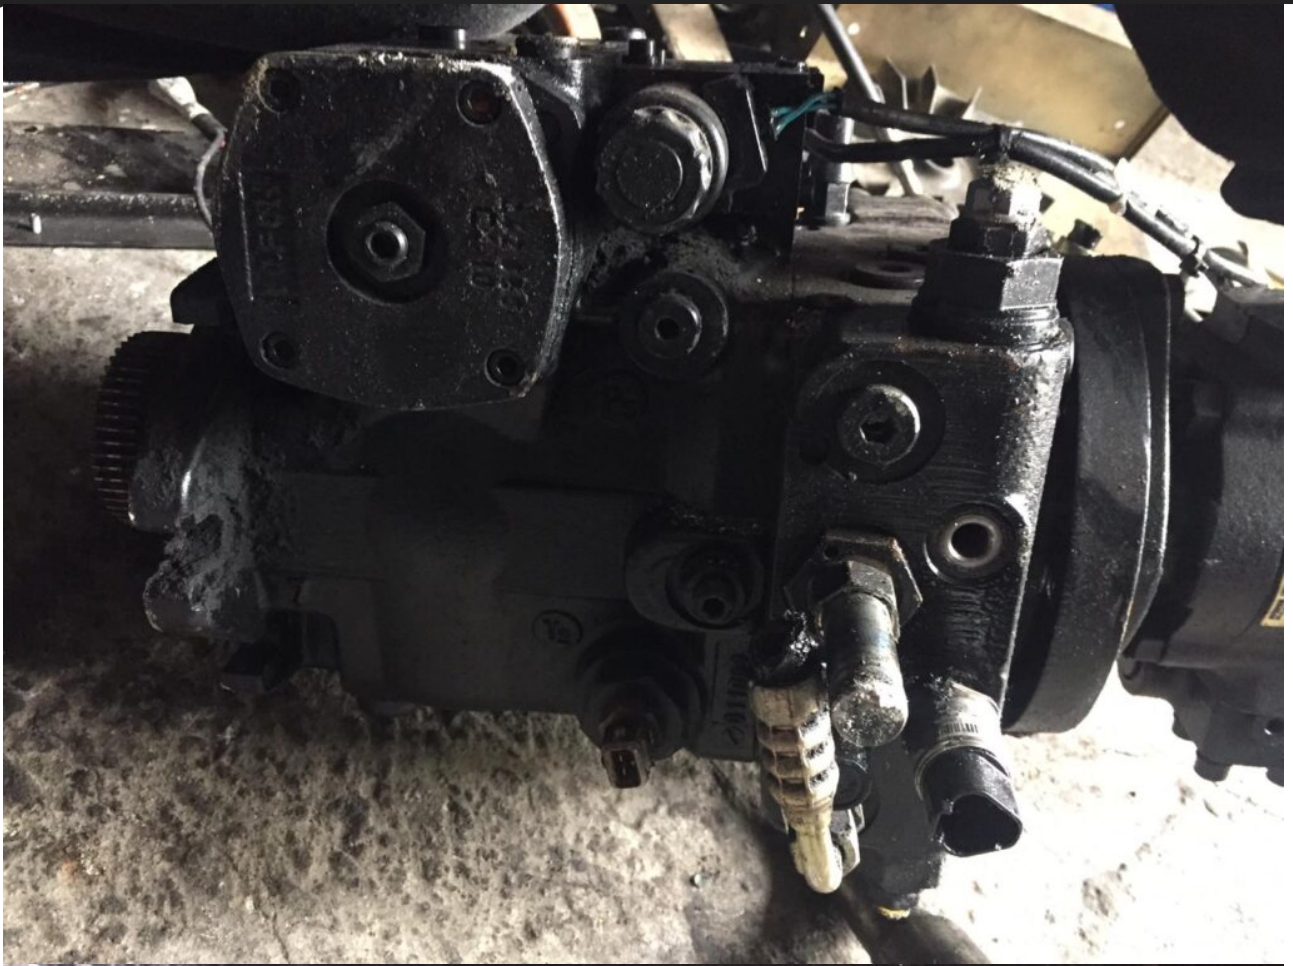

JUNGHEINRICH (AMEISE)/51146324

SPECIFICATIONS

Type of pump	plunger pump
Number of elements	1
Type of flange	type M
Center distance of mounting holes flange C1 (mm)	181
Center distance of mounting holes flange C2 (mm)	114.5
Total length of pump L1 (mm)	351
Neck diameter D2 (mm)	127
Type of shaft	type E
Distance from flange to end L2 (mm)	50
Diameter of shaft D3 (mm)	34.5
Number of splines	16
Thread type (on shaft) TA2	M12
Direction of rotation	clockwise
Thread type suction side of 1st element TA-Pa	M42
Thread type of connection pressure port 1st element TA-C0b	M12
Center distance between mounting holes C-C01b (mm)	27.8
Center distance between mounting holes C-C02b (mm)	57.2
Flow control valve present	YES
Biggest Thread type valve TA3	M16
Second Thread type valve TA4	M12