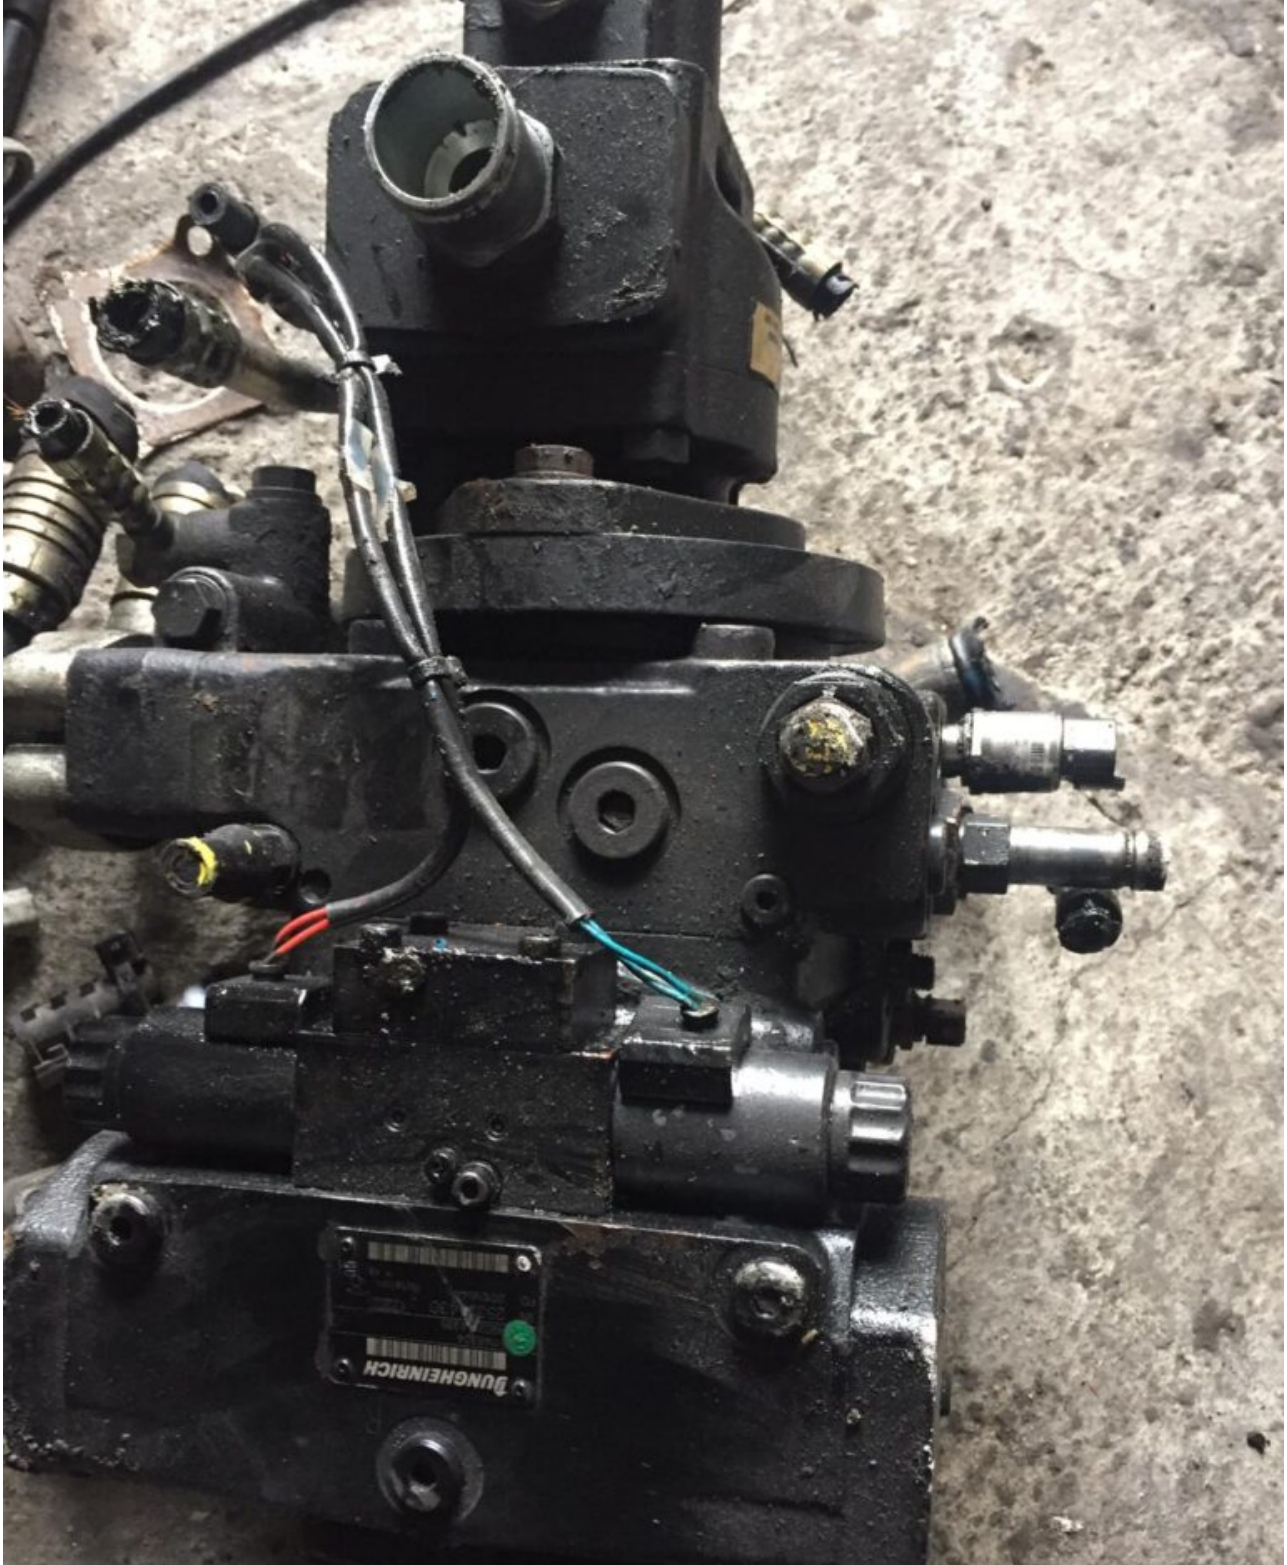

## Pompa hidraulica stivuitor JUNGHEINRICH SN: 51146324 (268)

---

**JUNGHEINRICH**

51146324

R90214935

430

Rotation:  
m k9

SN:

2532

FD:

2010W44

(202)

R

**JUNGHEINRICH**

51146324

R90214935

430

Rotation:  
m k9

3000

SN: 2532430

FD: 2010W44

R

Pompa h

fara TVA

### SPECIFICATIONS

Type of pump	plunger pump
Number of elements	1
Type of flange	type M
Center distance of mounting holes flange C1 (mm)	181
Center distance of mounting holes flange C2 (mm)	114.5
Total length of pump L1 (mm)	351
Neck diameter D2 (mm)	127
Type of shaft	type E
Distance from flange to end L2 (mm)	50
Diameter of shaft D3 (mm)	34.5
Number of splines	16
Thread type (on shaft) TA2	M12
Direction of rotation	clockwise
Thread type suction side of 1st element TA-Pa	M42
Thread type of connection pressure port 1st element TA-C0b	M12
Center distance between mounting holes C-C01b (mm)	27.8
Center distance between mounting holes C-C02b (mm)	57.2
Flow control valve present	YES
Biggest Thread type valve TA3	M16
Second Thread type valve TA4	M12