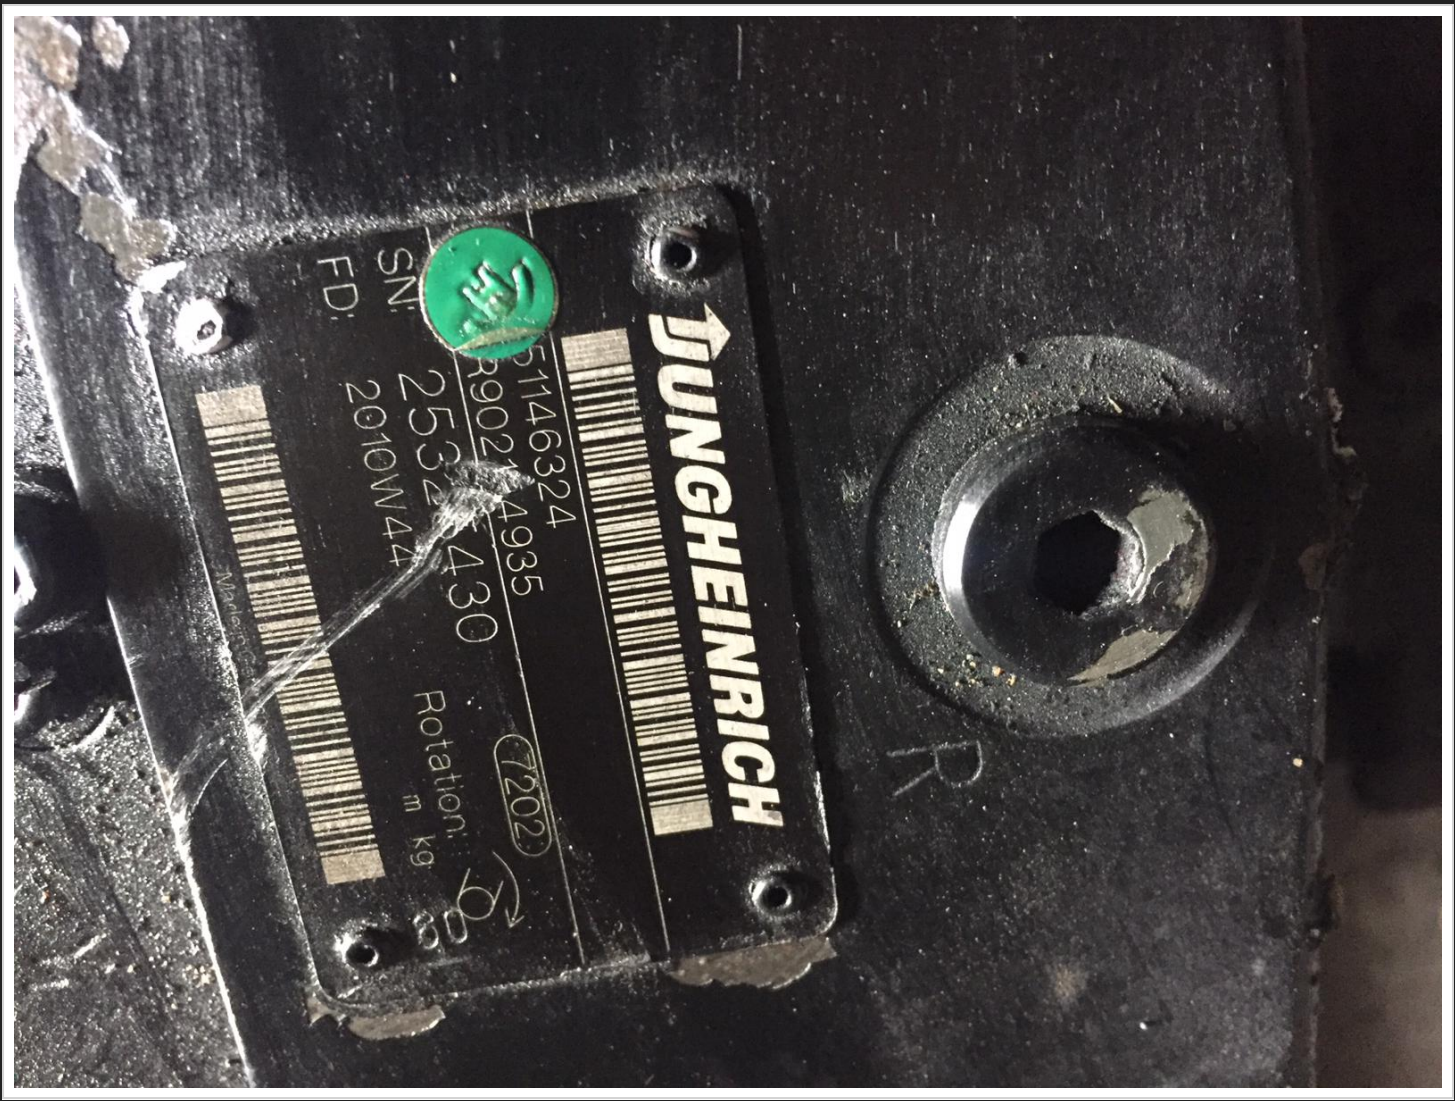

## Pompa hidraulica stivuitor JUNGHEINRICH SN: 51146324 (268)

---

**JUNGHEINRICH**

51146324

R90214935

430

Rotation:  
m k9

SN:

2532

FD:

2010W44

(202)

R

**JUNGHEINRICH**

51146324

R90214935

430

Rotation:  
m k9

3000

SN: 2532430

FD: 2010W44

R

Pompa h

fara TVA

### SPECIFICATIONS

Type of pump	plunger pump
Number of elements	1
Type of flange	type M
Center distance of mounting holes flange C1 (mm)	181
Center distance of mounting holes flange C2 (mm)	114.5
Total length of pump L1 (mm)	351
Neck diameter D2 (mm)	127
Type of shaft	type E
Distance from flange to end L2 (mm)	50
Diameter of shaft D3 (mm)	34.5
Number of splines	16
Thread type (on shaft) TA2	M12
Direction of rotation	clockwise
Thread type suction side of 1st element TA-Pa	M42
Thread type of connection pressure port 1st element TA-C0b	M12
Center distance between mounting holes C-C01b (mm)	27.8
Center distance between mounting holes C-C02b (mm)	57.2
Flow control valve present	YES
Biggest Thread type valve TA3	M16
Second Thread type valve TA4	M12