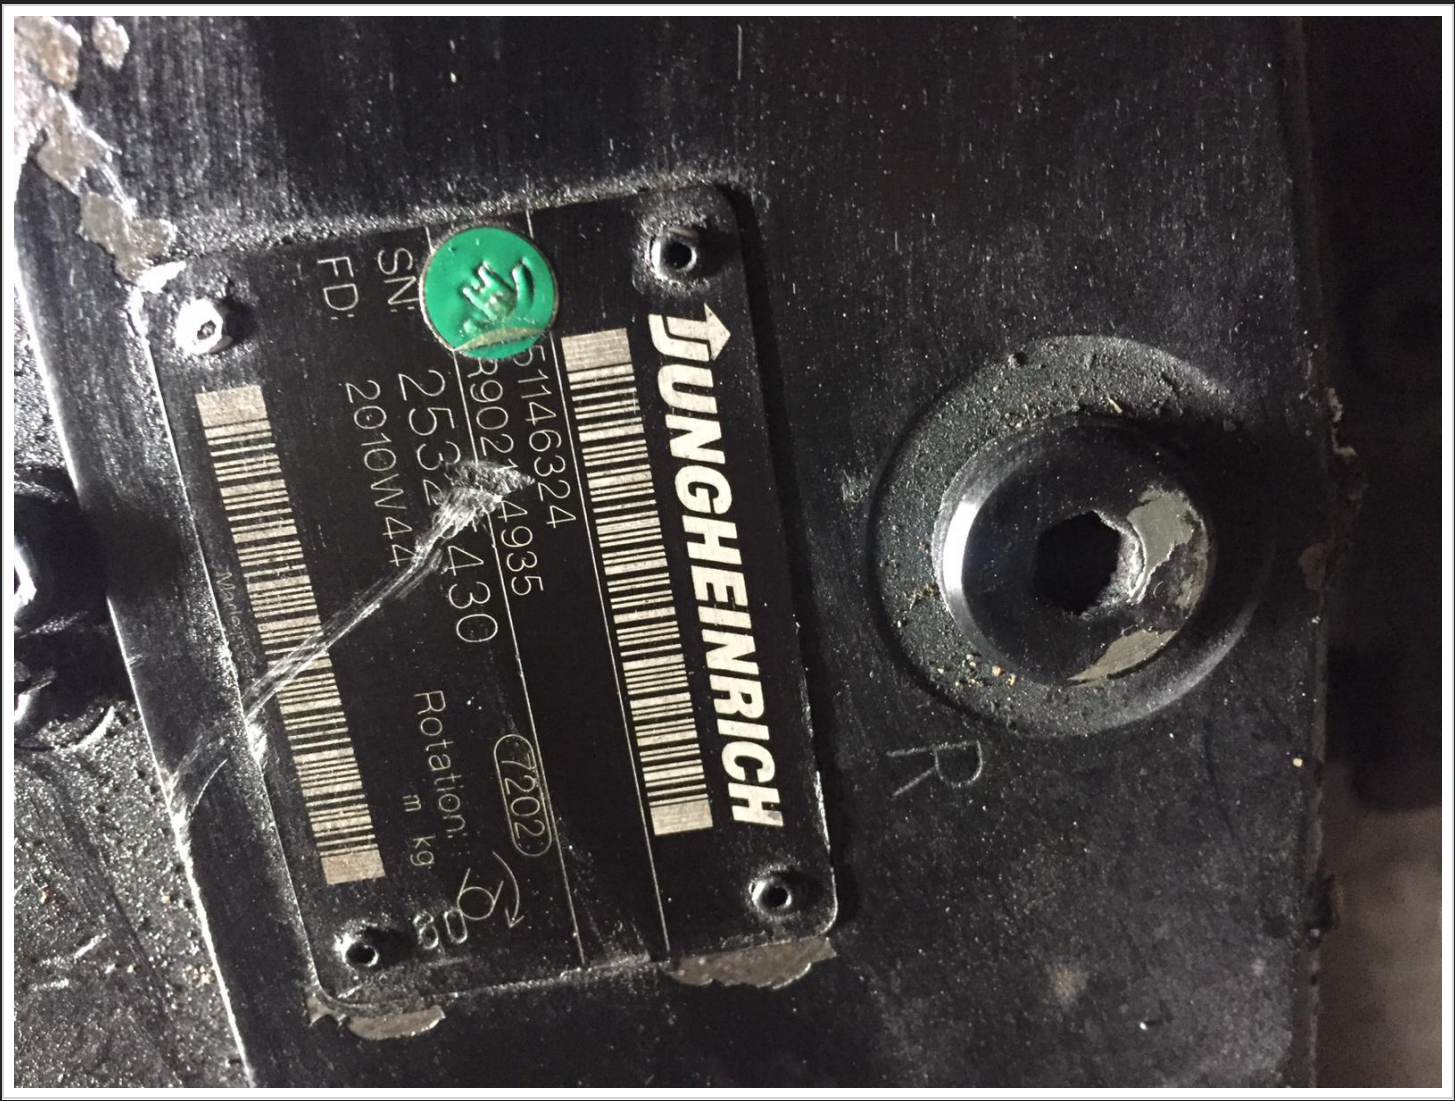

## Pompa hidraulica stivuitor JUNGHEINRICH SN: 51146324 (268)

---

**JUNGHEINRICH**

51146324

R90214935

430

Rotation:  
m k9

SN:

2532

FD:

2010W44

(202)

R

**JUNGHEINRICH**

51146324

R90214935

### SPECIFICATIONS

Type of pump	plunger pump
Number of elements	1
Type of flange	type M
Center distance of mounting holes flange C1 (mm)	181
Center distance of mounting holes flange C2 (mm)	114.5
Total length of pump L1 (mm)	351
Neck diameter D2 (mm)	127
Type of shaft	type E
Distance from flange to end L2 (mm)	50
Diameter of shaft D3 (mm)	34.5
Number of splines	16
Thread type (on shaft) TA2	M12
Direction of rotation	clockwise
Thread type suction side of 1st element TA-Pa	M42
Thread type of connection pressure port 1st element TA-C0b	M12
Center distance between mounting holes C-C01b (mm)	27.8
Center distance between mounting holes C-C02b (mm)	57.2
Flow control valve present	YES
Biggest Thread type valve TA3	M16
Second Thread type valve TA4	M12