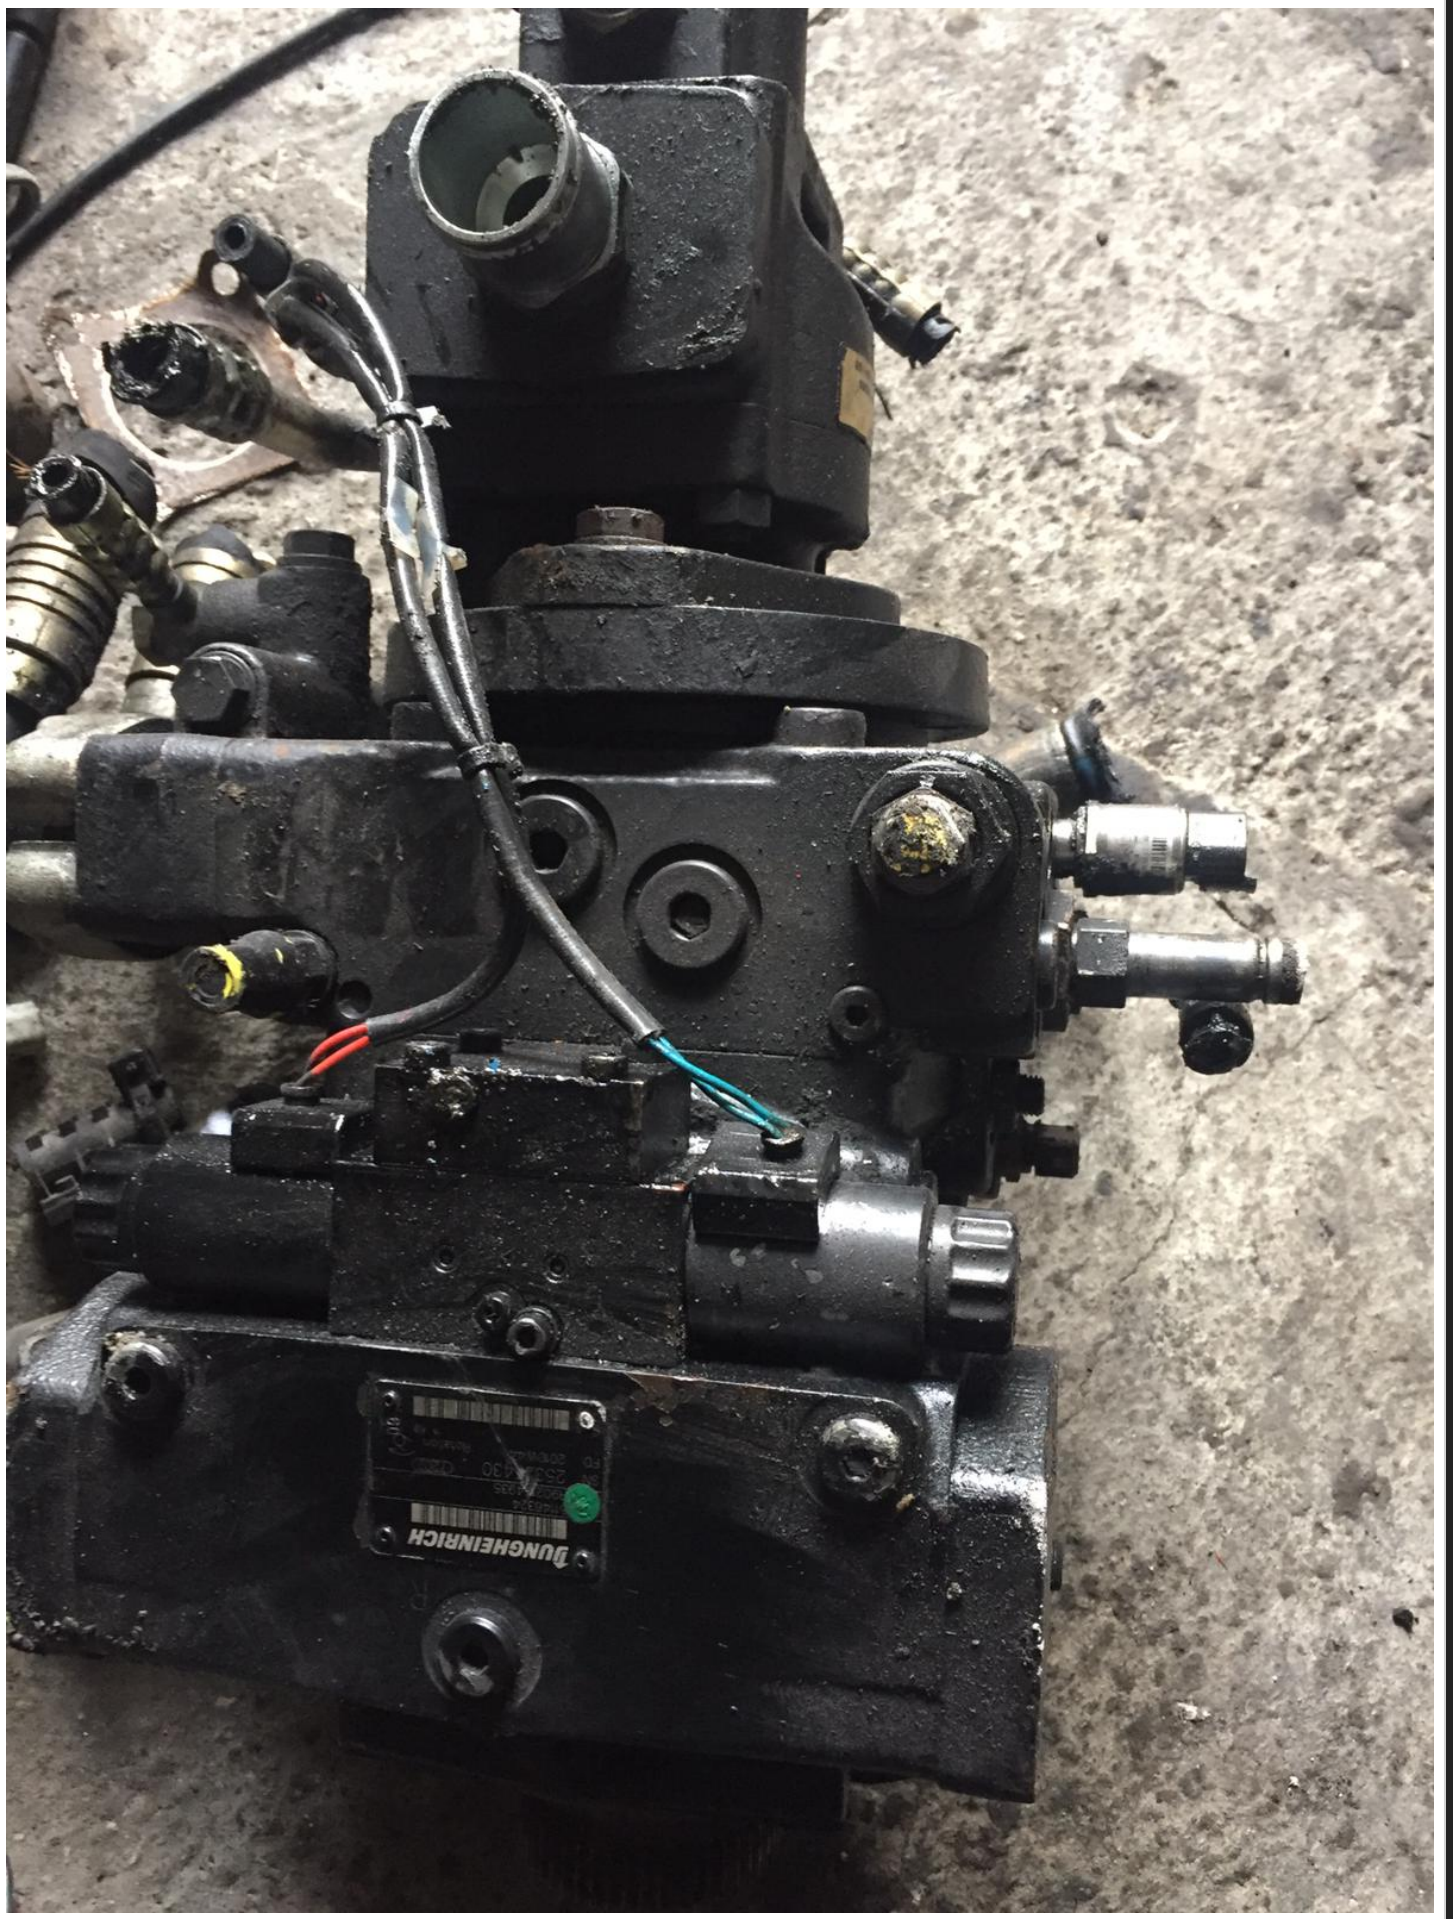

## Pompa hidraulica stivuitor JUNGHEINRICH SN: 51146324 (268)

---

**JUNGHEINRICH**

51146324

R90214935

430

Rotation:  
m k9

SN:

2532

FD:

2010W44

(202)

R

**JUNGHEINRICH**

51146324

R90214935

430

Rotation:  
m k9

3000

SN: 2532430

FD: 2010W44

R

Pompa h

fara TVA

### SPECIFICATIONS

Type of pump	plunger pump
Number of elements	1
Type of flange	type M
Center distance of mounting holes flange C1 (mm)	181
Center distance of mounting holes flange C2 (mm)	114.5
Total length of pump L1 (mm)	351
Neck diameter D2 (mm)	127
Type of shaft	type E
Distance from flange to end L2 (mm)	50
Diameter of shaft D3 (mm)	34.5
Number of splines	16
Thread type (on shaft) TA2	M12
Direction of rotation	clockwise
Thread type suction side of 1st element TA-Pa	M42
Thread type of connection pressure port 1st element TA-C0b	M12
Center distance between mounting holes C-C01b (mm)	27.8
Center distance between mounting holes C-C02b (mm)	57.2
Flow control valve present	YES
Biggest Thread type valve TA3	M16
Second Thread type valve TA4	M12