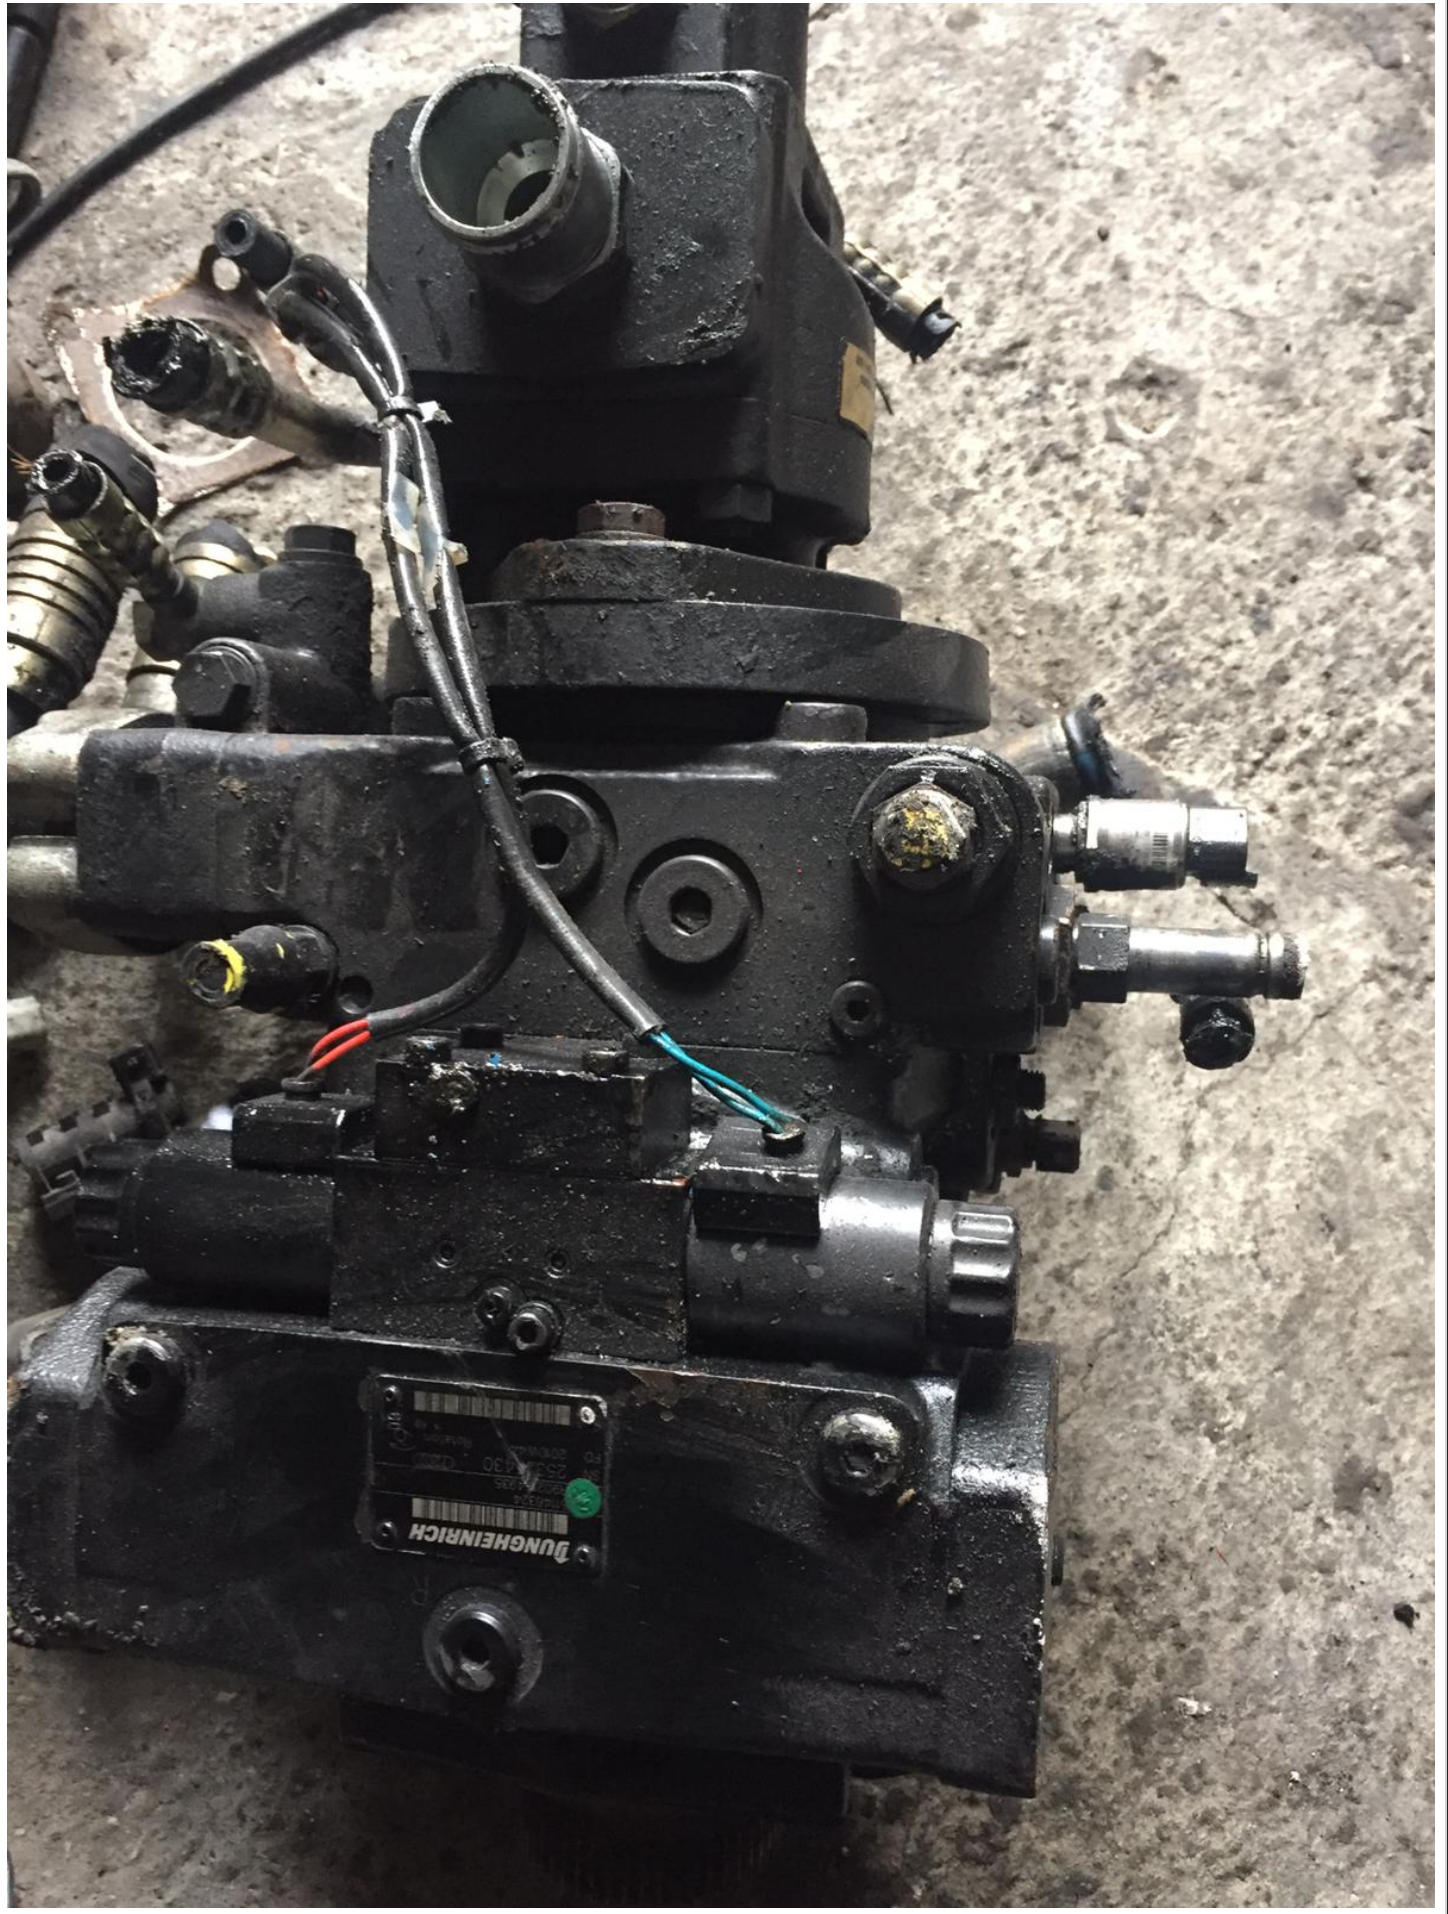

## Pompa hidraulica stivuitor JUNGHEINRICH SN: 51146324 (268)

---

**JUNGHEINRICH**

51146324

R90214935

430

Rotation:  
m k9

SN:

2532

FD:

2010W44

(202)

R

**JUNGHEINRICH**

51146324

R90214935

430

Rotation:  
m k9

3000

SN: 2532430

FD: 2010W44

R

Pompa h

fara TVA

### SPECIFICATIONS

Type of pump	plunger pump
Number of elements	1
Type of flange	type M
Center distance of mounting holes flange C1 (mm)	181
Center distance of mounting holes flange C2 (mm)	114.5
Total length of pump L1 (mm)	351
Neck diameter D2 (mm)	127
Type of shaft	type E
Distance from flange to end L2 (mm)	50
Diameter of shaft D3 (mm)	34.5
Number of splines	16
Thread type (on shaft) TA2	M12
Direction of rotation	clockwise
Thread type suction side of 1st element TA-Pa	M42
Thread type of connection pressure port 1st element TA-C0b	M12
Center distance between mounting holes C-C01b (mm)	27.8
Center distance between mounting holes C-C02b (mm)	57.2
Flow control valve present	YES
Biggest Thread type valve TA3	M16
Second Thread type valve TA4	M12