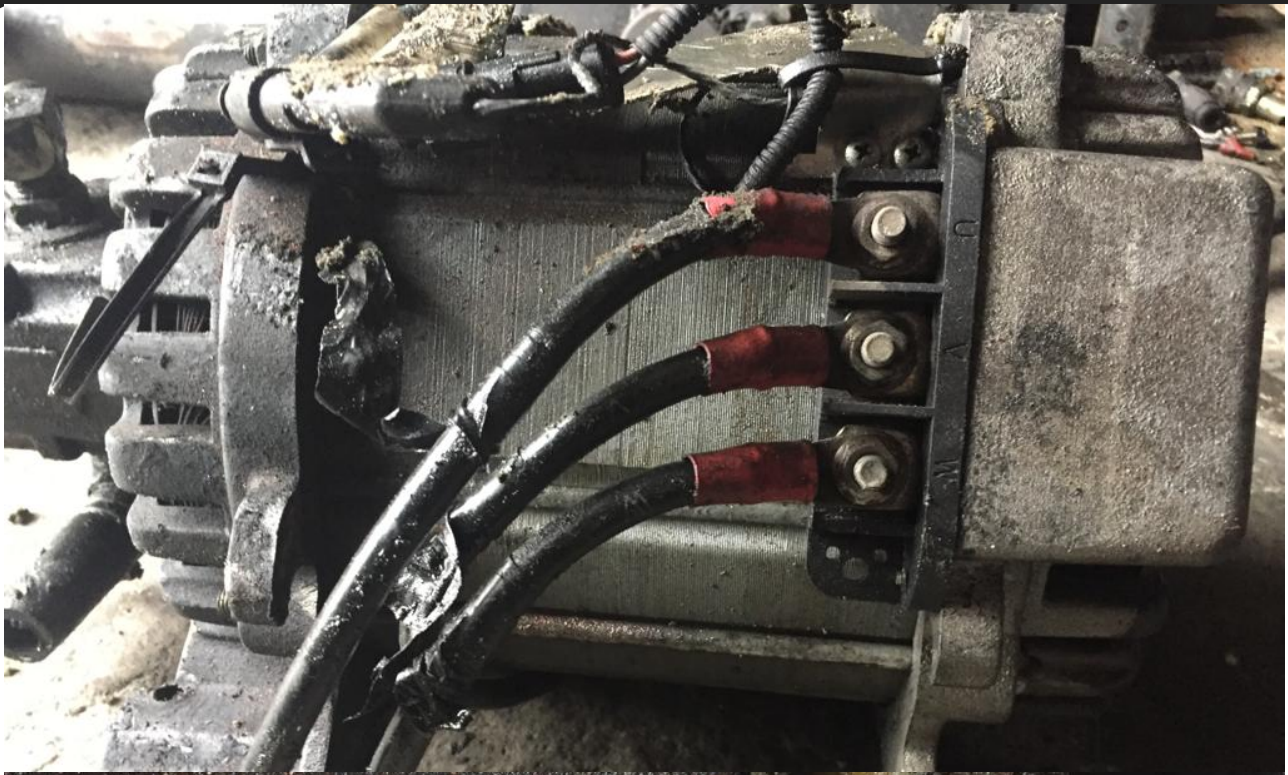

SC Stivuitoare-Lize SRL

Telefon: 0040 744 136 717

Email: office@stivuitoare-lize.ro

Website: <http://stivuitoare-lize.ro/>

Comuna Corunca, Str. Principala, nr. 412-413, judet Mures, Romania

Motor electric DANAHER 43V, 250A, 13.5kw SN:141755410 (270)

Motor electric Danaher 43V, 250A, 13.5kw SN:141755410 cod intern: 270 Se emite factura Pre?: 2.500€ fara TVA

— SPECIFICATIONS

Total length (mm)	322	Cooling fan	none
Length of the armature housing (mm)	168	Minimum voltage U1 [V]	43
Diameter of the armature housing (mm)	220	Current (ampere) [A]	250
Number of terminal clamps	3	Revolutions/Minute (tr/min)	1765
Front flange	YES	Power (kW)	13.5
Type shaft front	D	Motor type	pump motor
Type shaft rear	0	Frequency (Hz)	60
Number of plugs	2	Sort of electric motor	multi-phase alternating current motor