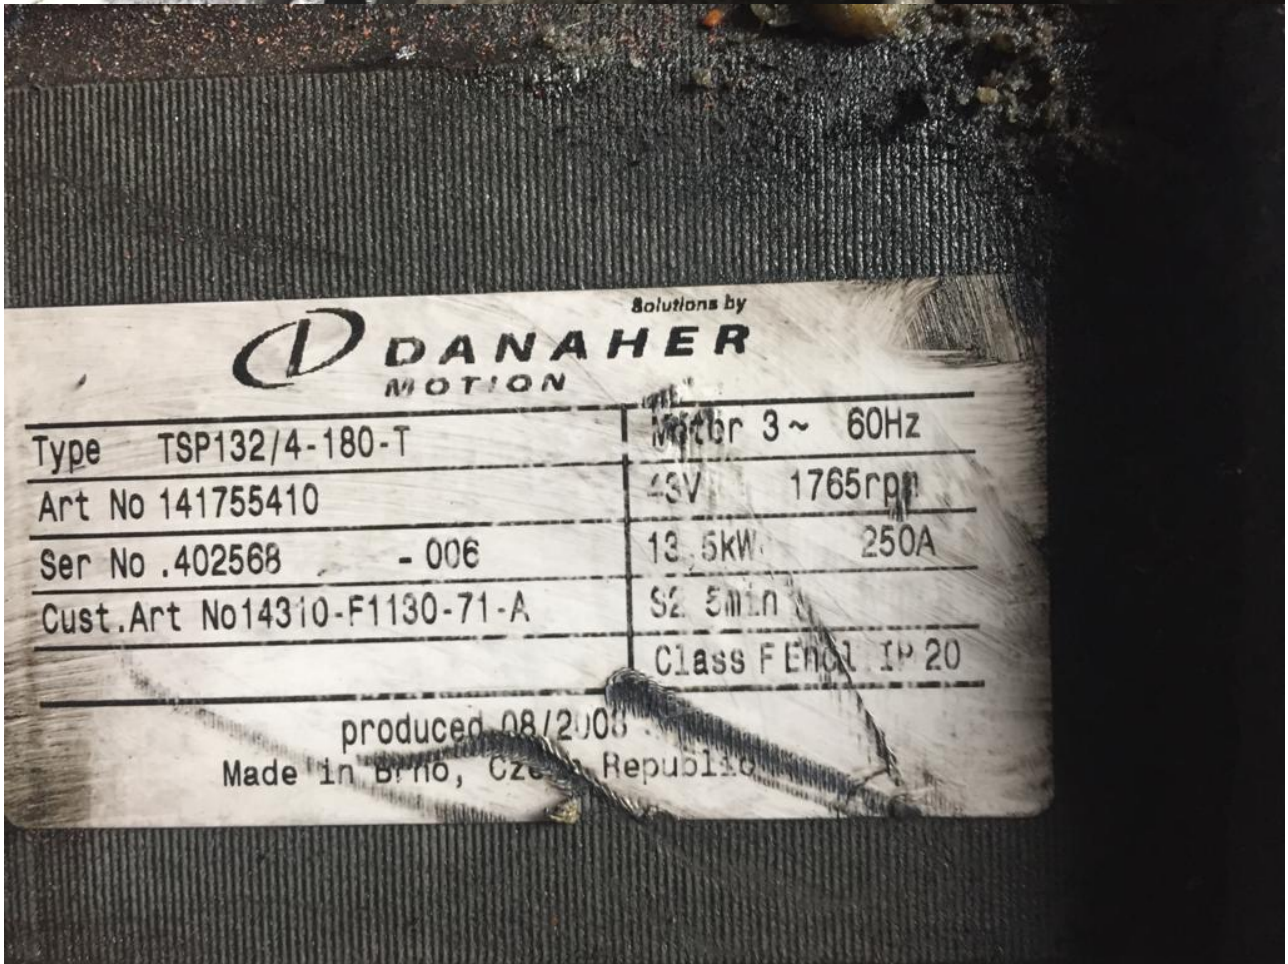

SC Stivuitoare-Lize SRL

Telefon: 0040 744 136 717

Email: office@stivuitoare-lize.ro

Website: <http://stivuitoare-lize.ro/>

Comuna Corunca, Str. Principala, nr. 412-413, judet Mures, Romania

Motor electric DANAHER 43V, 250A, 13.5kw SN:141755410 (270)

Motor electric Danaher 43V, 250A, 13.5kw SN:141755410 cod intern: 270 Se emite factura Pre?: 2.500€ fara TVA

— SPECIFICATIONS

Total length (mm)	322	Cooling fan	none
Length of the armature housing (mm)	168	Minimum voltage U1 [V]	43
Diameter of the armature housing (mm)	220	Current (ampere) [A]	250
Number of terminal clamps	3	Revolutions/Minute (tr/min)	1765
Front flange	YES	Power (kW)	13.5
Type shaft front	D	Motor type	pump motor
Type shaft rear	0	Frequency (Hz)	60
Number of plugs	2	Sort of electric motor	multi-phase alternating current motor