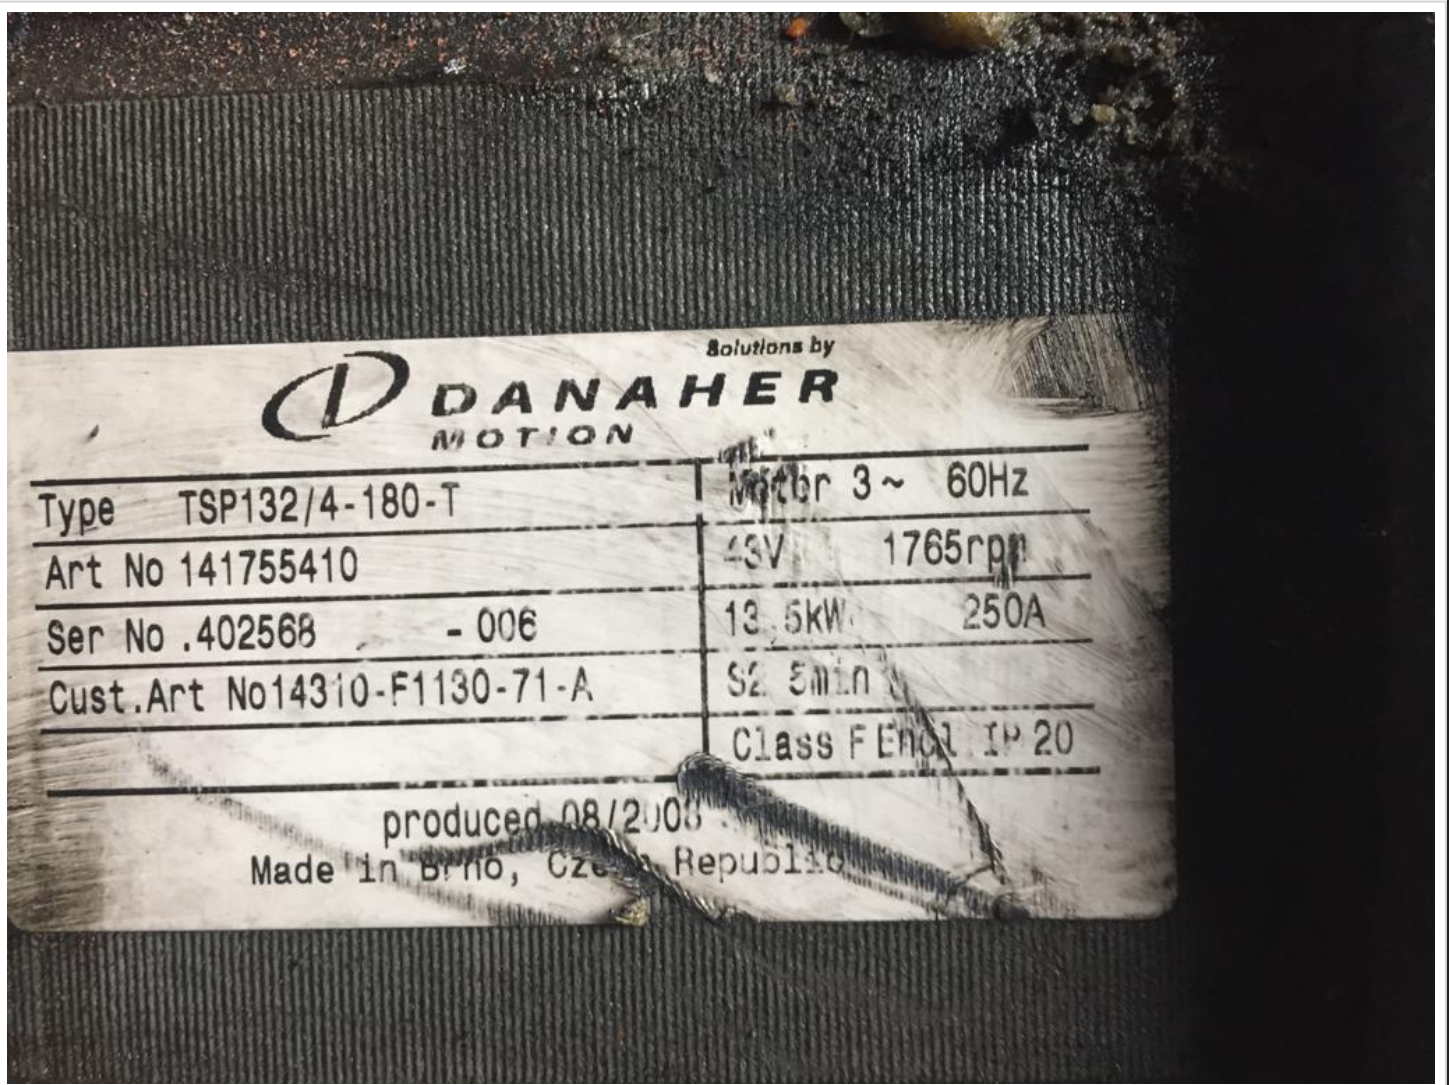

SC Stivuitoare-Lize SRL

Telefon: 0040 744 136 717

Email: office@stivuitoare-lize.ro

Website: <http://stivuitoare-lize.ro/>

Comuna Corunca, Str. Principala, nr. 412-413, judet Mures, Romania

Motor electric DANAHER 43V, 250A, 13.5kw SN:141755410 (270)

Motor electric Danaher 43V, 250A, 13.5kw SN:141755410 cod intern: 270 Se emite factura Pre?: 2.500€ fara TVA

— SPECIFICATIONS

Total length (mm)	322	Cooling fan	none
Length of the armature housing (mm)	168	Minimum voltage U1 [V]	43
Diameter of the armature housing (mm)	220	Current (ampere) [A]	250
Number of terminal clamps	3	Revolutions/Minute (tr/min)	1765
Front flange	YES	Power (kW)	13.5
Type shaft front	D	Motor type	pump motor
Type shaft rear	0	Frequency (Hz)	60
Number of plugs	2	Sort of electric motor	multi-phase alternating current motor