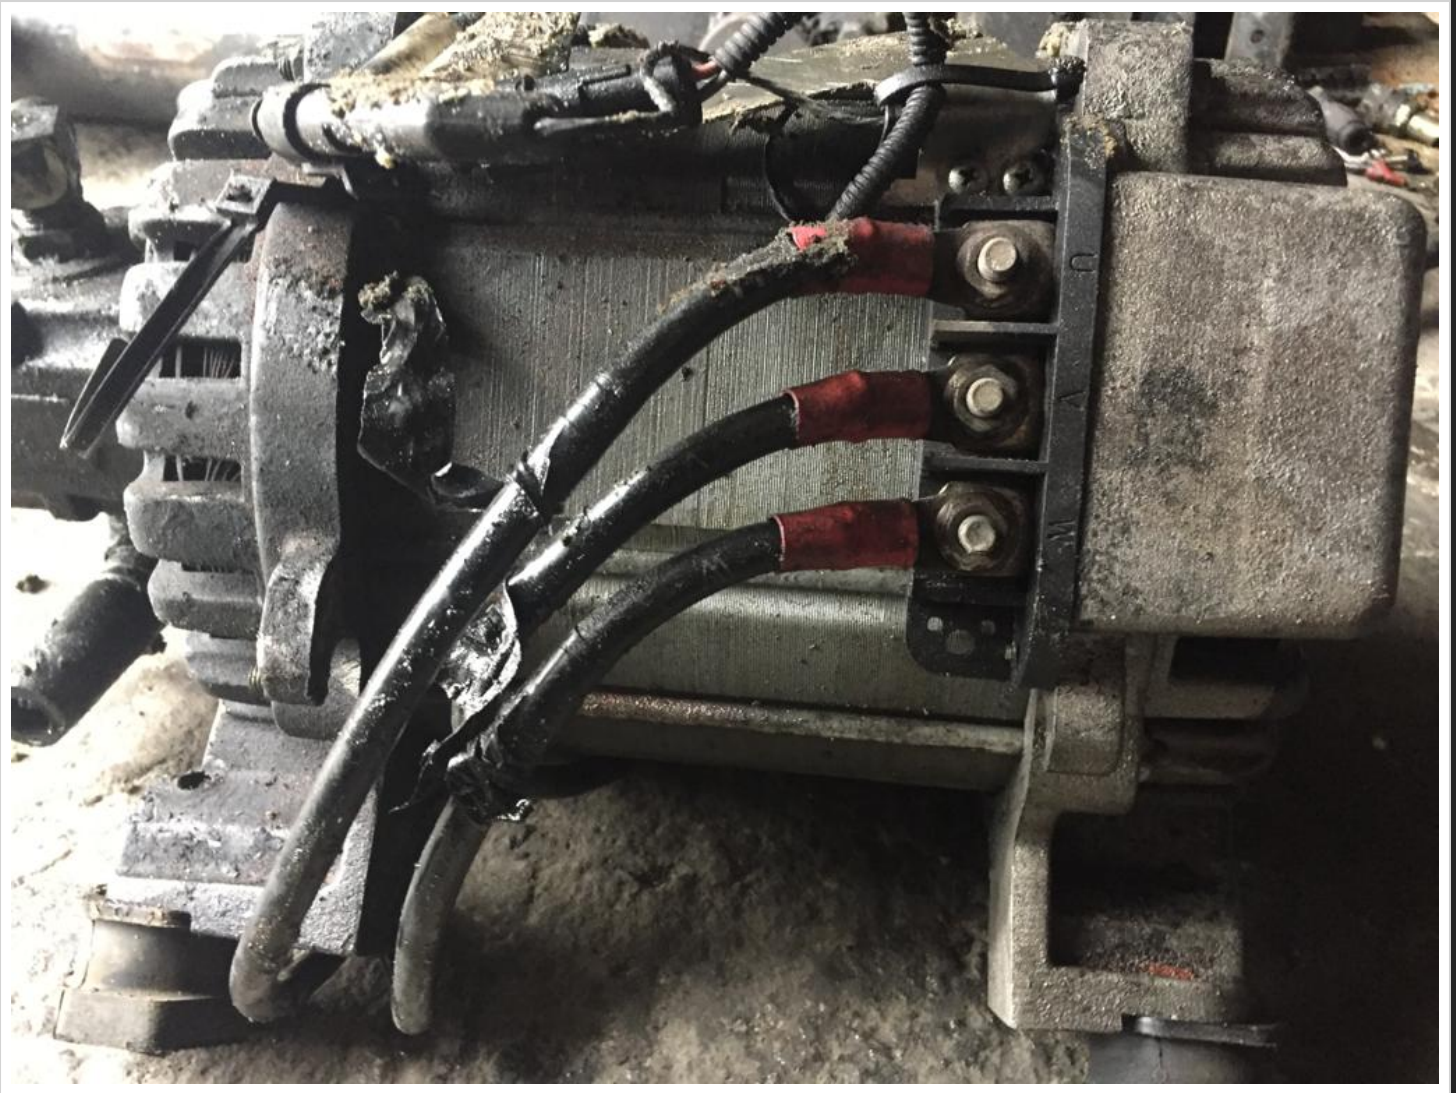

SC Stivuitoare-Lize SRL

Telefon: 0040 744 136 717

Email: office@stivuitoare-lize.ro

Website: <http://stivuitoare-lize.ro/>

Comuna Corunca, Str. Principala, nr. 412-413, judet Mures, Romania

Motor electric DANAHER 43V, 250A, 13.5kw SN:141755410 (270)

Motor electric Danaher 43V, 250A, 13.5kw SN:141755410 cod intern: 270 Se emite factura Pre?: 2.500€ fara TVA

— SPECIFICATIONS

Total length (mm)	322	Cooling fan	none
Length of the armature housing (mm)	168	Minimum voltage U1 [V]	43
Diameter of the armature housing (mm)	220	Current (ampere) [A]	250
Number of terminal clamps	3	Revolutions/Minute (tr/min)	1765
Front flange	YES	Power (kW)	13.5
Type shaft front	D	Motor type	pump motor
Type shaft rear	0	Frequency (Hz)	60
Number of plugs	2	Sort of electric motor	multi-phase alternating current motor