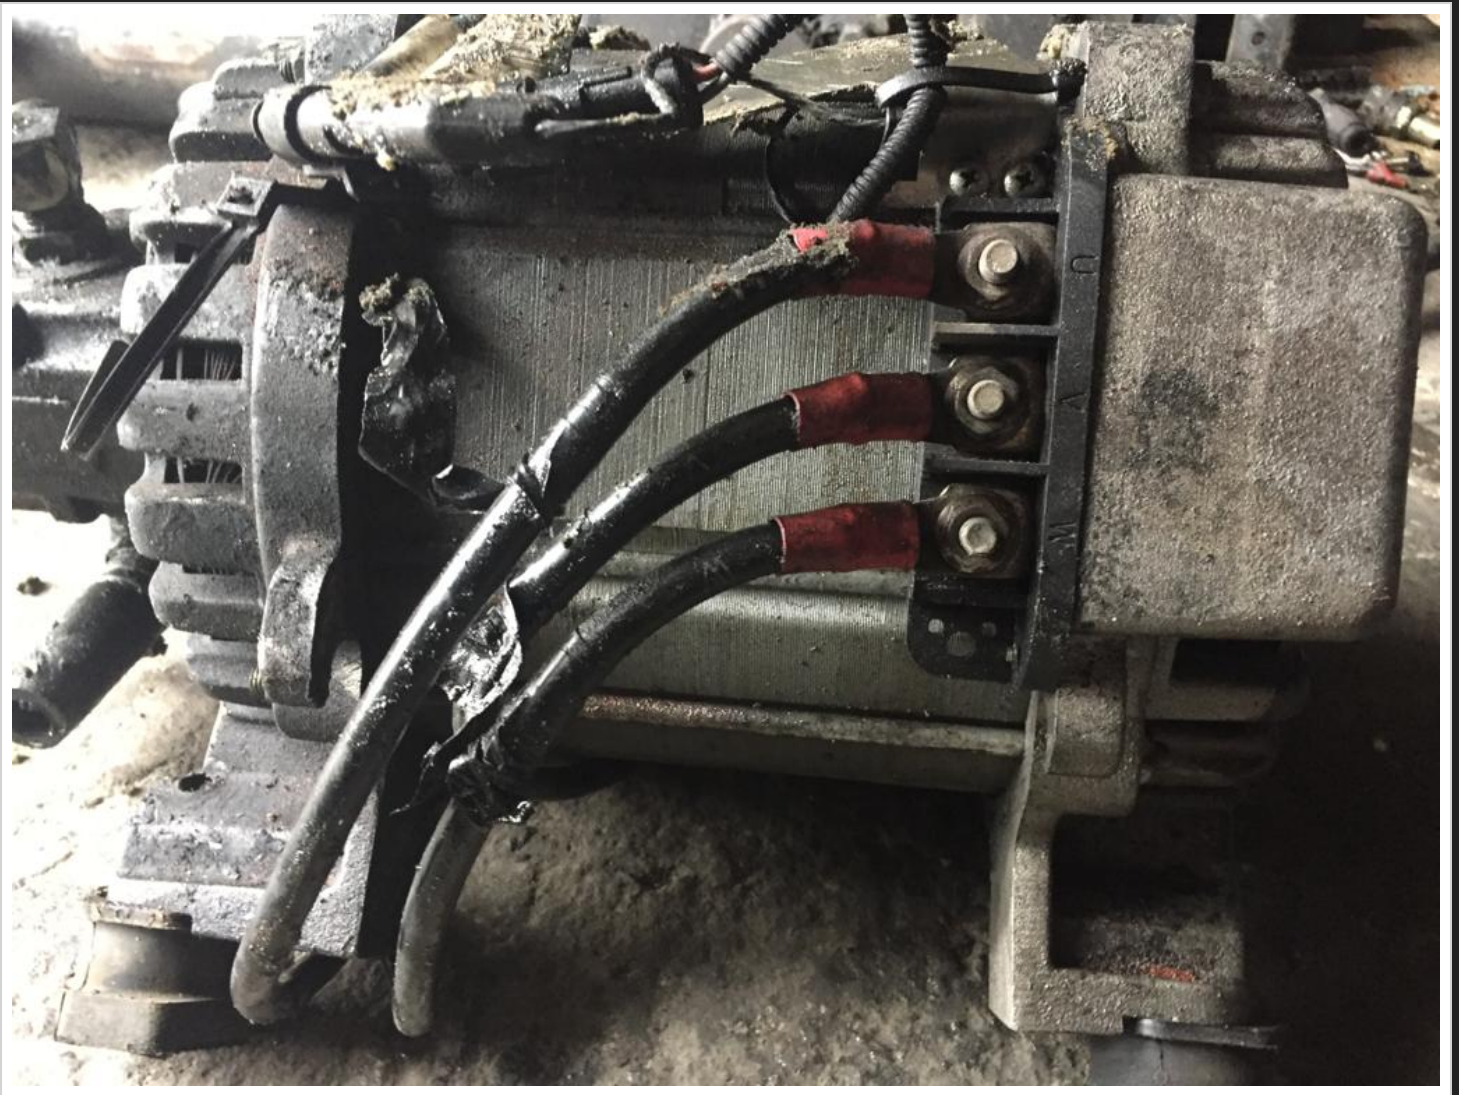

SC Stivuitoare-Lize SRL

Telefon: 0040 744 136 717

Email: office@stivuitoare-lize.ro

Website: <http://stivuitoare-lize.ro/>

Comuna Corunca, Str. Principala, nr. 412-413, judet Mures, Romania

Motor electric DANAHER 43V, 250A, 13.5kw SN:141755410 (270)

Motor electric Danaher 43V, 250A, 13.5kw SN:141755410 cod intern: 270 Se emite factura Pre?: 2.500€ fara TVA

— SPECIFICATIONS

Total length (mm)	322	Cooling fan	none
Length of the armature housing (mm)	168	Minimum voltage U1 [V]	43
Diameter of the armature housing (mm)	220	Current (ampere) [A]	250
Number of terminal clamps	3	Revolutions/Minute (tr/min)	1765
Front flange	YES	Power (kW)	13.5
Type shaft front	D	Motor type	pump motor
Type shaft rear	0	Frequency (Hz)	60
Number of plugs	2	Sort of electric motor	multi-phase alternating current motor