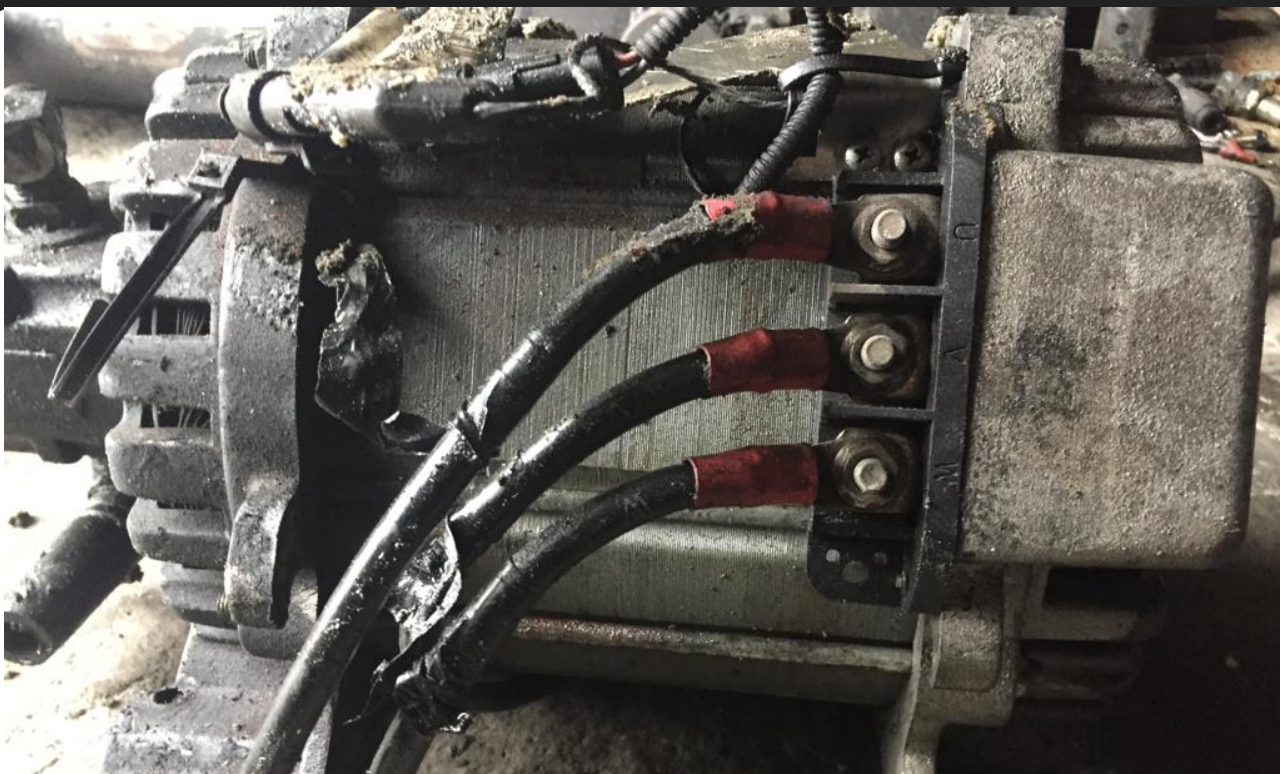

SC Stivuitoare-Lize SRL

Telefon: 0040 744 136 717

Email: office@stivuitoare-lize.ro

Website: <http://stivuitoare-lize.ro/>

Comuna Corunca, Str. Principala, nr. 412-413, judet Mures, Romania

Motor electric DANAHER 43V, 250A, 13.5kw SN:141755410 (270)

Motor electric Danaher 43V, 250A, 13.5kw SN:141755410 cod intern: 270 Se emite factura Pre?: 2.500€ fara TVA

— SPECIFICATIONS

Total length (mm)	322	Cooling fan	none
Length of the armature housing (mm)	168	Minimum voltage U1 [V]	43
Diameter of the armature housing (mm)	220	Current (ampere) [A]	250
Number of terminal clamps	3	Revolutions/Minute (tr/min)	1765
Front flange	YES	Power (kW)	13.5
Type shaft front	D	Motor type	pump motor
Type shaft rear	0	Frequency (Hz)	60
Number of plugs	2	Sort of electric motor	multi-phase alternating current motor