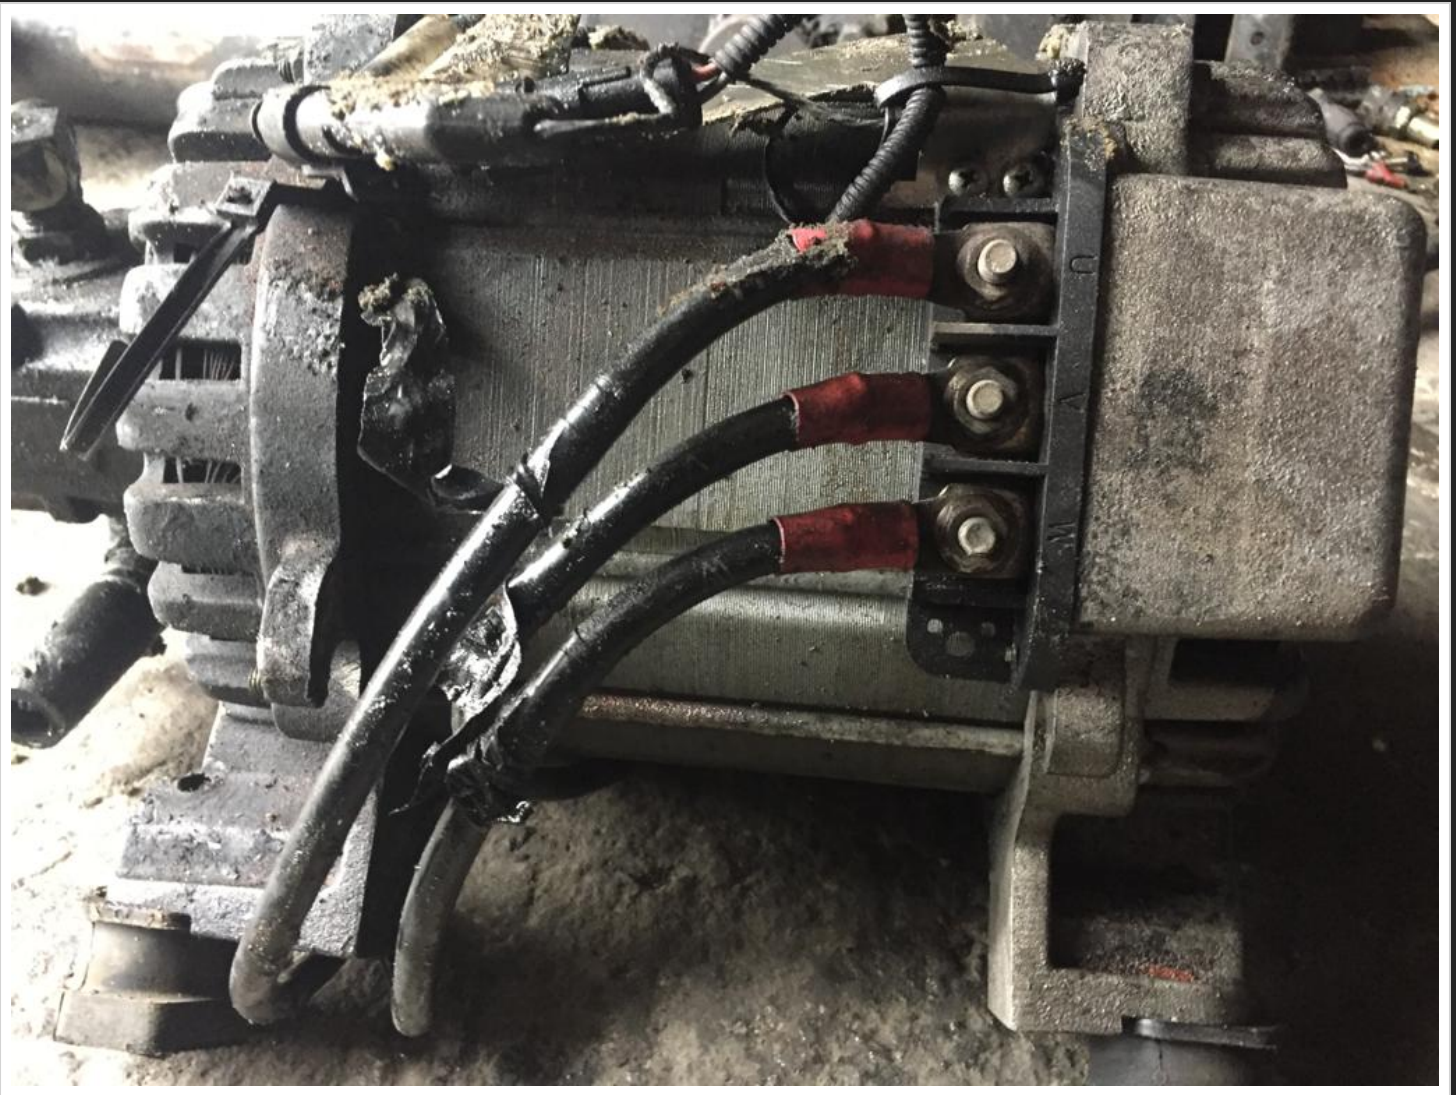

SC Stivuitoare-Lize SRL

Telefon: 0040 744 136 717

Email: office@stivuitoare-lize.ro

Website: <http://stivuitoare-lize.ro/>

Comuna Corunca, Str. Principala, nr. 412-413, judet Mures, Romania

Motor electric DANAHER 43V, 250A, 13.5kw SN:141755410 (270)

Motor electric Danaher 43V, 250A, 13.5kw SN:141755410 cod intern: 270 Se emite factura Pre?: 2.500€ fara TVA

— SPECIFICATIONS

Total length (mm)	322	Cooling fan	none
Length of the armature housing (mm)	168	Minimum voltage U1 [V]	43
Diameter of the armature housing (mm)	220	Current (ampere) [A]	250
Number of terminal clamps	3	Revolutions/Minute (tr/min)	1765
Front flange	YES	Power (kW)	13.5
Type shaft front	D	Motor type	pump motor
Type shaft rear	0	Frequency (Hz)	60
Number of plugs	2	Sort of electric motor	multi-phase alternating current motor