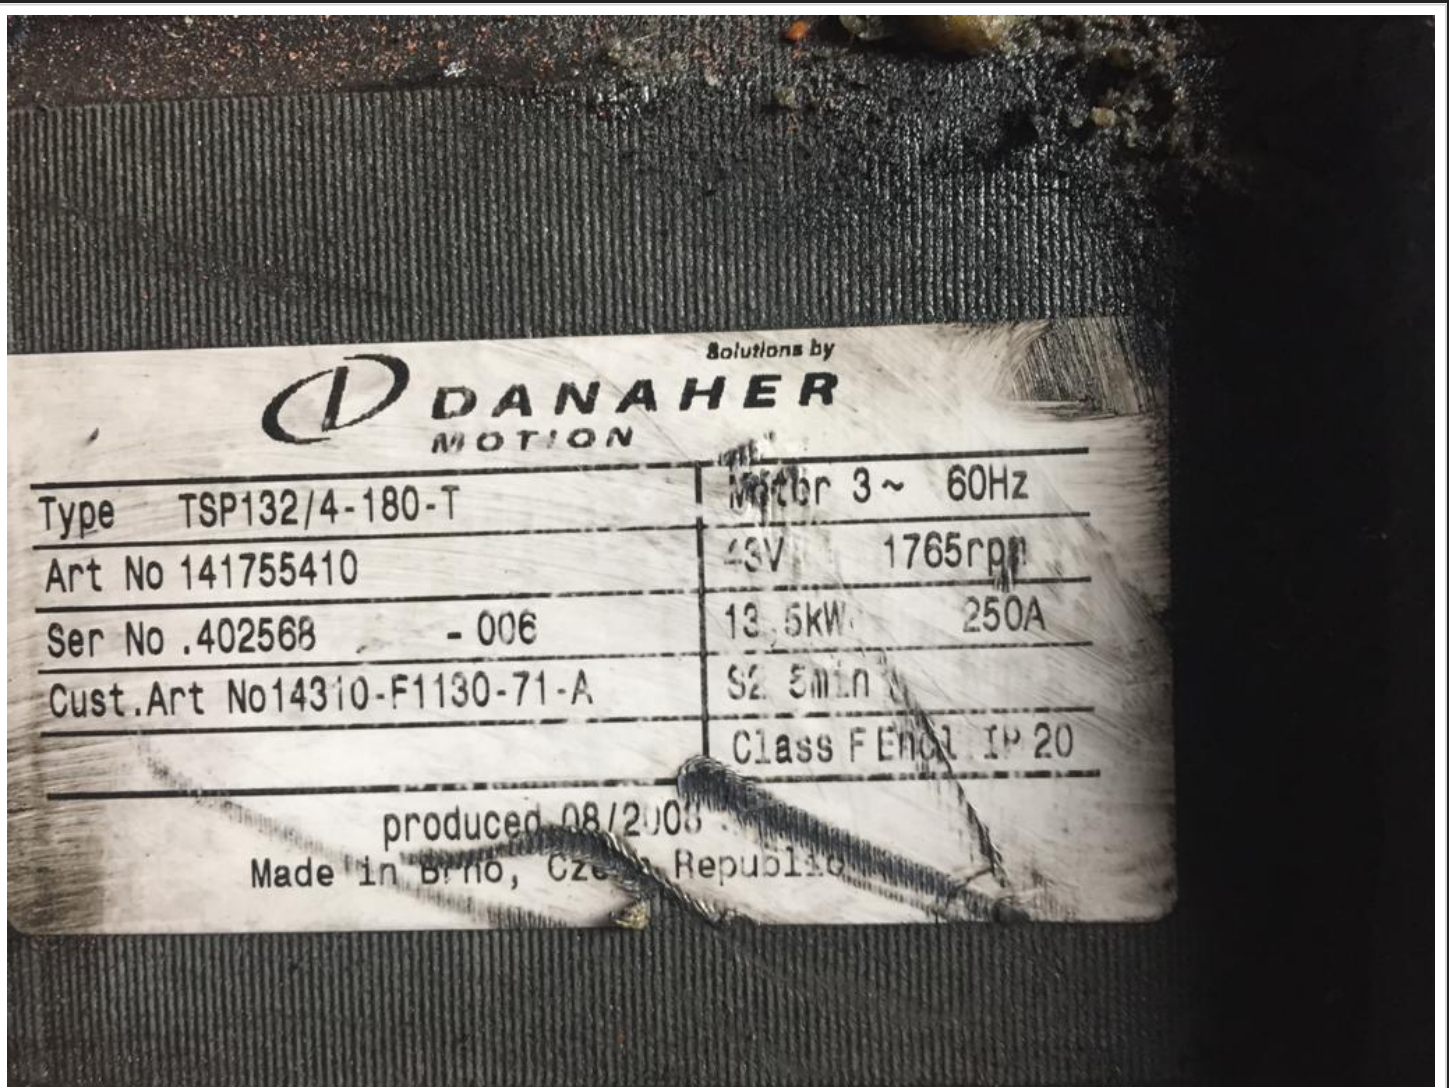

SC Stivuitoare-Lize SRL

Telefon: 0040 744 136 717

Email: office@stivuitoare-lize.ro

Website: <http://stivuitoare-lize.ro/>

Comuna Corunca, Str. Principala, nr. 412-413, judet Mures, Romania

Motor electric DANAHER 43V, 250A, 13.5kw SN:141755410 (270)

Motor electric Danaher 43V, 250A, 13.5kw SN:141755410 cod intern: 270 Se emite factura Pre?: 2.500€ fara TVA

— SPECIFICATIONS

Total length (mm)	322	Cooling fan	none
Length of the armature housing (mm)	168	Minimum voltage U1 [V]	43
Diameter of the armature housing (mm)	220	Current (ampere) [A]	250
Number of terminal clamps	3	Revolutions/Minute (tr/min)	1765
Front flange	YES	Power (kW)	13.5
Type shaft front	D	Motor type	pump motor
Type shaft rear	0	Frequency (Hz)	60
Number of plugs	2	Sort of electric motor	multi-phase alternating current motor