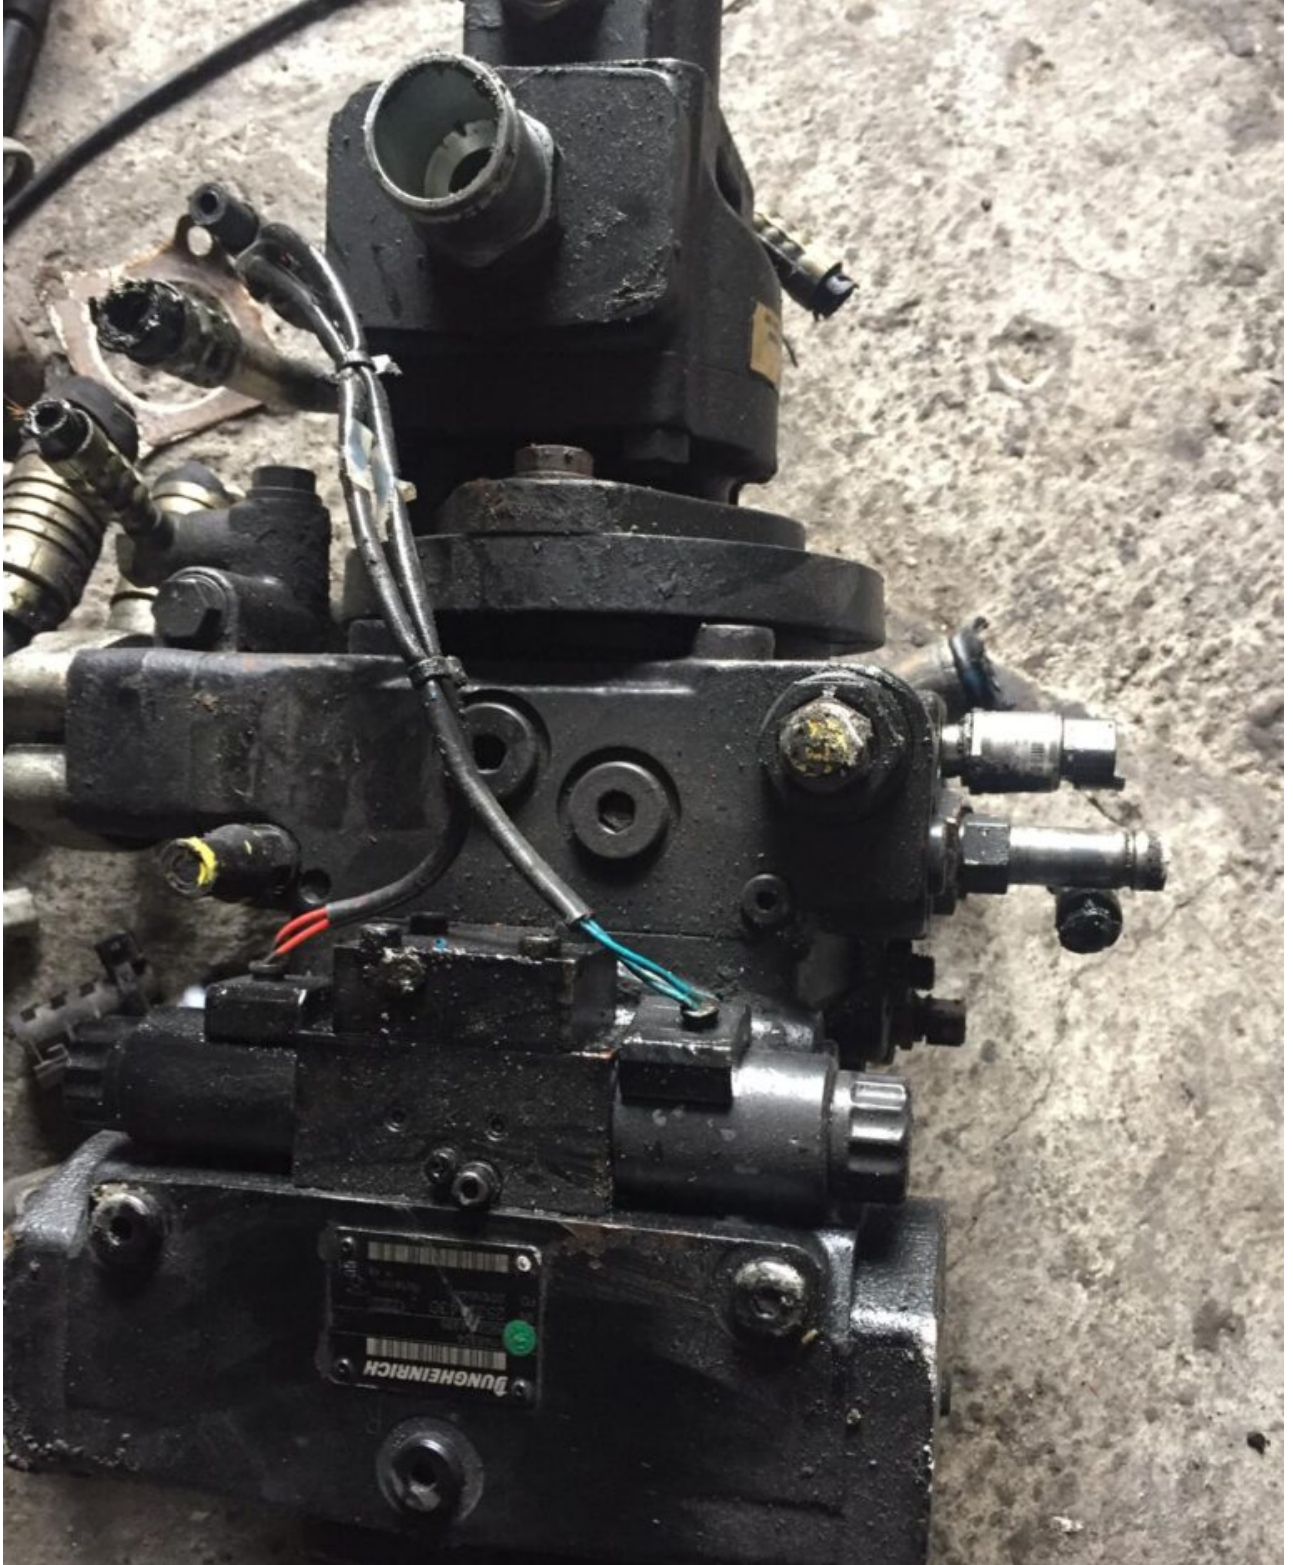

 Parker
PMD - Chemnitz
Germany

PT. NO. 7029520011 52035865

SER. NO. 44/10 - 19210374 / 028

Pompa hid

€ fara TVA

JUNGHEINRICH (AMEISE)/51146324

SPECIFICATIONS

Type of pump	plunger pump
Number of elements	1
Type of flange	type M
Center distance of mounting holes flange C1 (mm)	181
Center distance of mounting holes flange C2 (mm)	114.5
Total length of pump L1 (mm)	351
Neck diameter D2 (mm)	127
Type of shaft	type E
Distance from flange to end L2 (mm)	50
Diameter of shaft D3 (mm)	34.5
Number of splines	16
Thread type (on shaft) TA2	M12
Direction of rotation	clockwise
Thread type suction side of 1st element TA-Pa	M42
Thread type of connection pressure port 1st element TA-C0b	M12
Center distance between mounting holes C-C01b (mm)	27.8
Center distance between mounting holes C-C02b (mm)	57.2
Flow control valve present	YES
Biggest Thread type valve TA3	M16
Second Thread type valve TA4	M12