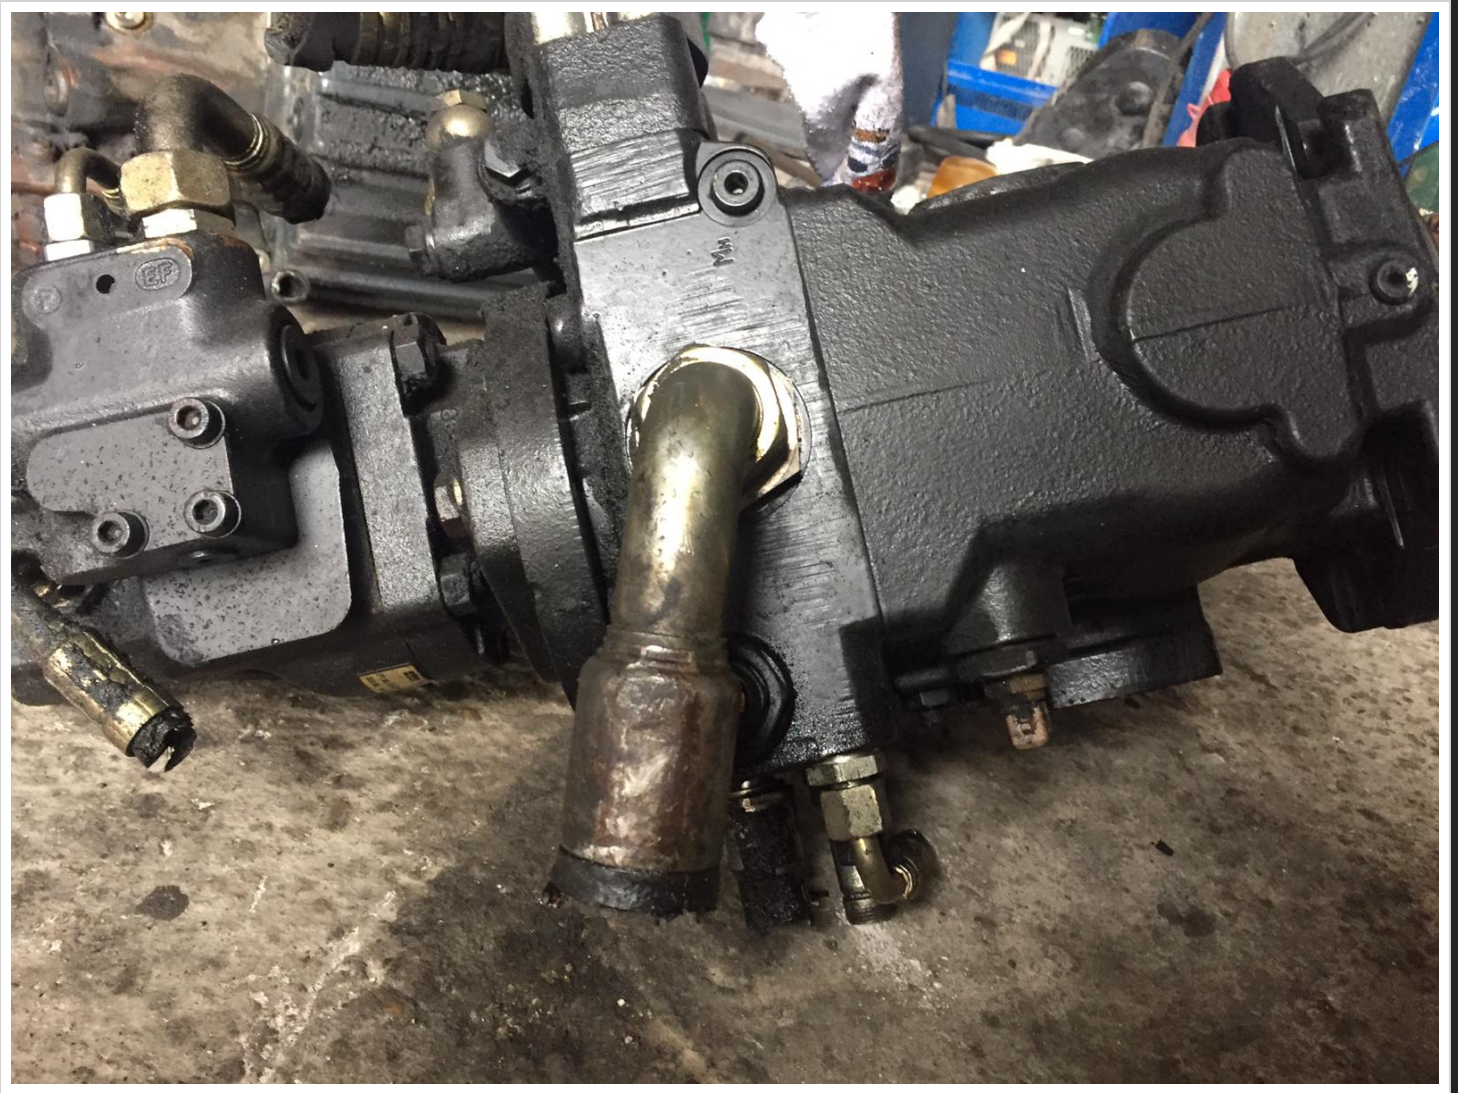

SC Stivuitoare-Lize SRL

Telefon: 0040 744 136 717

Email: office@stivuitoare-lize.ro

Website: <http://stivuitoare-lize.ro/>

Comuna Corunca, Str. Principala, nr. 412-413, judet Mures, Romania

**Pompa hidrostatica stivuator JUNGHEINRICH SN:
51146324 (261)**

 Parker
PMD - Chemnitz
Germany

PT. NO. 7029520011 52035865

SER. NO. 44/10 - 19210374 / 028

Pompa hid

€ fara TVA

JUNGHEINRICH (AMEISE)/51146324

SPECIFICATIONS

Type of pump	plunger pump
Number of elements	1
Type of flange	type M
Center distance of mounting holes flange C1 (mm)	181
Center distance of mounting holes flange C2 (mm)	114.5
Total length of pump L1 (mm)	351
Neck diameter D2 (mm)	127
Type of shaft	type E
Distance from flange to end L2 (mm)	50
Diameter of shaft D3 (mm)	34.5
Number of splines	16
Thread type (on shaft) TA2	M12
Direction of rotation	clockwise
Thread type suction side of 1st element TA-Pa	M42
Thread type of connection pressure port 1st element TA-C0b	M12
Center distance between mounting holes C-C01b (mm)	27.8
Center distance between mounting holes C-C02b (mm)	57.2
Flow control valve present	YES
Biggest Thread type valve TA3	M16
Second Thread type valve TA4	M12