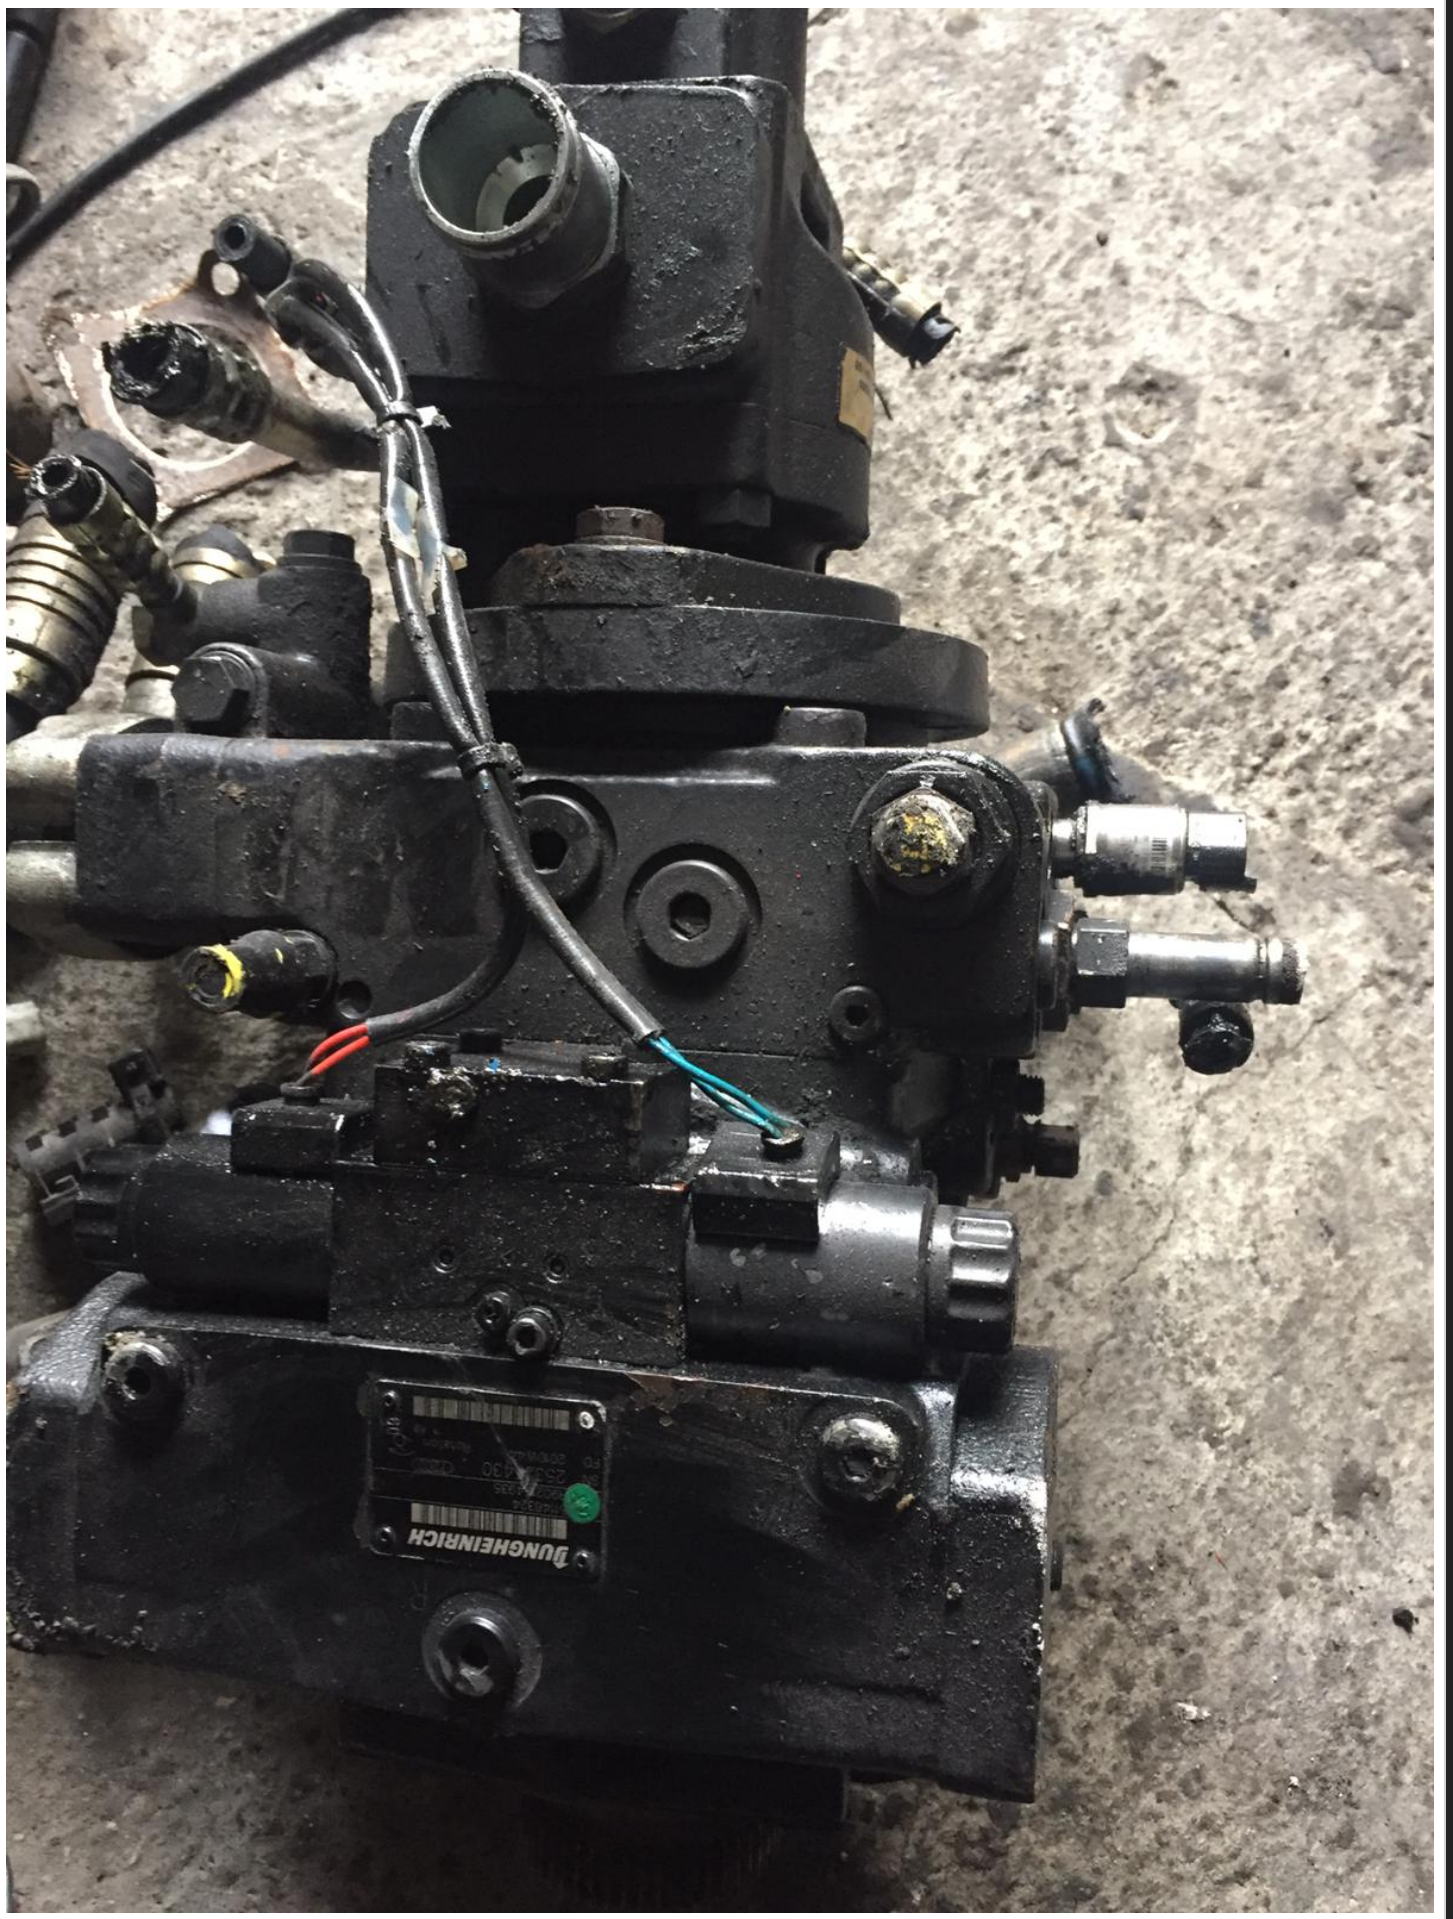

SC Stivuitoare-Lize SRL

Telefon: 0040 744 136 717

Email: office@stivuitoare-lize.ro

Website: <http://stivuitoare-lize.ro/>

Comuna Corunca, Str. Principala, nr. 412-413, judet Mures, Romania

**Pompa hidrostatica stivuator JUNGHEINRICH SN:
51146324 (261)**

 Parker
PMD - Chemnitz
Germany

PT. NO. 7029520011 52035865

SER. NO. 44/10 - 19210374 / 028

Pompa hid

€ fara TVA

JUNGHEINRICH (AMEISE)/51146324

SPECIFICATIONS

Type of pump	plunger pump
Number of elements	1
Type of flange	type M
Center distance of mounting holes flange C1 (mm)	181
Center distance of mounting holes flange C2 (mm)	114.5
Total length of pump L1 (mm)	351
Neck diameter D2 (mm)	127
Type of shaft	type E
Distance from flange to end L2 (mm)	50
Diameter of shaft D3 (mm)	34.5
Number of splines	16
Thread type (on shaft) TA2	M12
Direction of rotation	clockwise
Thread type suction side of 1st element TA-Pa	M42
Thread type of connection pressure port 1st element TA-C0b	M12
Center distance between mounting holes C-C01b (mm)	27.8
Center distance between mounting holes C-C02b (mm)	57.2
Flow control valve present	YES
Biggest Thread type valve TA3	M16
Second Thread type valve TA4	M12