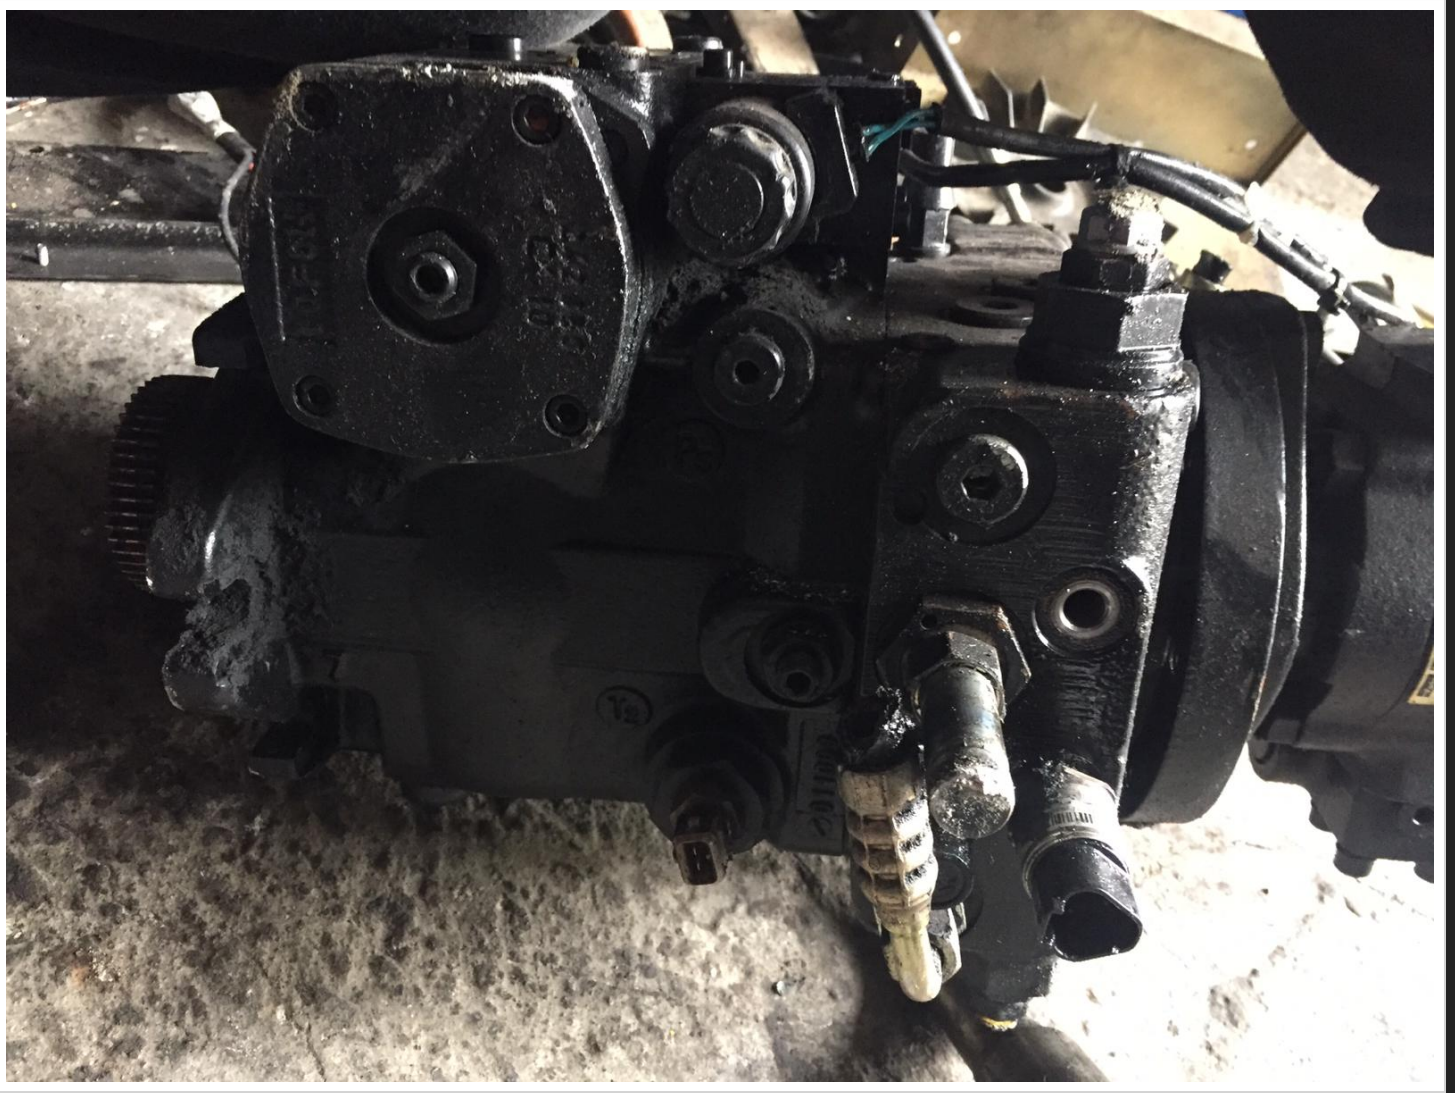

SC Stivuitoare-Lize SRL

Telefon: 0040 744 136 717

Email: office@stivuitoare-lize.ro

Website: <http://stivuitoare-lize.ro/>

Comuna Corunca, Str. Principala, nr. 412-413, judet Mures, Romania

**Pompa hidrostatica stivuator JUNGHEINRICH SN:
51146324 (261)**

 Parker
PMD - Chemnitz
Germany

PT. NO. 7029520011 52035865

SER. NO. 44/10 - 19210374 / 028

Pompa hid

€ fara TVA

JUNGHEINRICH (AMEISE)/51146324

SPECIFICATIONS

Type of pump	plunger pump
Number of elements	1
Type of flange	type M
Center distance of mounting holes flange C1 (mm)	181
Center distance of mounting holes flange C2 (mm)	114.5
Total length of pump L1 (mm)	351
Neck diameter D2 (mm)	127
Type of shaft	type E
Distance from flange to end L2 (mm)	50
Diameter of shaft D3 (mm)	34.5
Number of splines	16
Thread type (on shaft) TA2	M12
Direction of rotation	clockwise
Thread type suction side of 1st element TA-Pa	M42
Thread type of connection pressure port 1st element TA-C0b	M12
Center distance between mounting holes C-C01b (mm)	27.8
Center distance between mounting holes C-C02b (mm)	57.2
Flow control valve present	YES
Biggest Thread type valve TA3	M16
Second Thread type valve TA4	M12