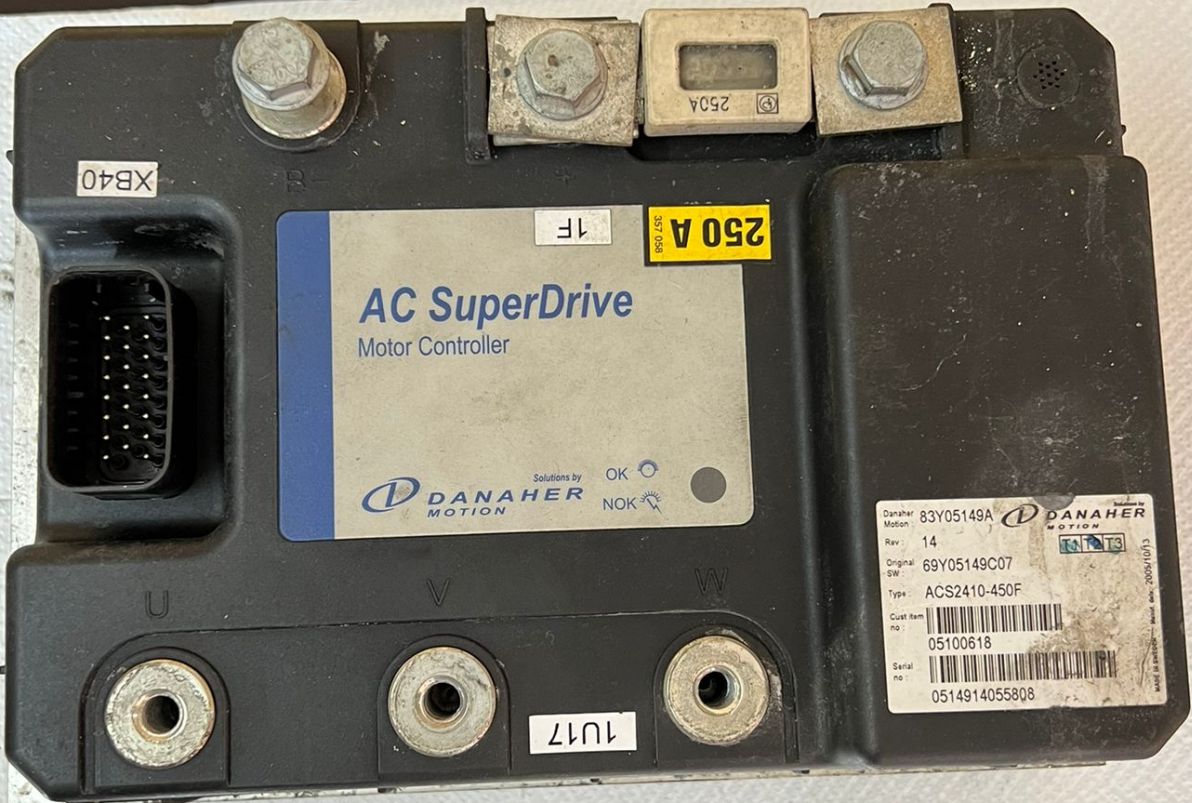

XB40

1F

250 A

250A

AC SuperDrive
Motor Controller

DANAHER MOTION

Solutions by OK NOK

DANAHER MOTION
83Y05149A
Rev: 14
Original SW: 69Y05149C07
Type: ACS2410-450F
Cust num no: 05100618
Serial no: 0514914055808

1U17

U

V

W