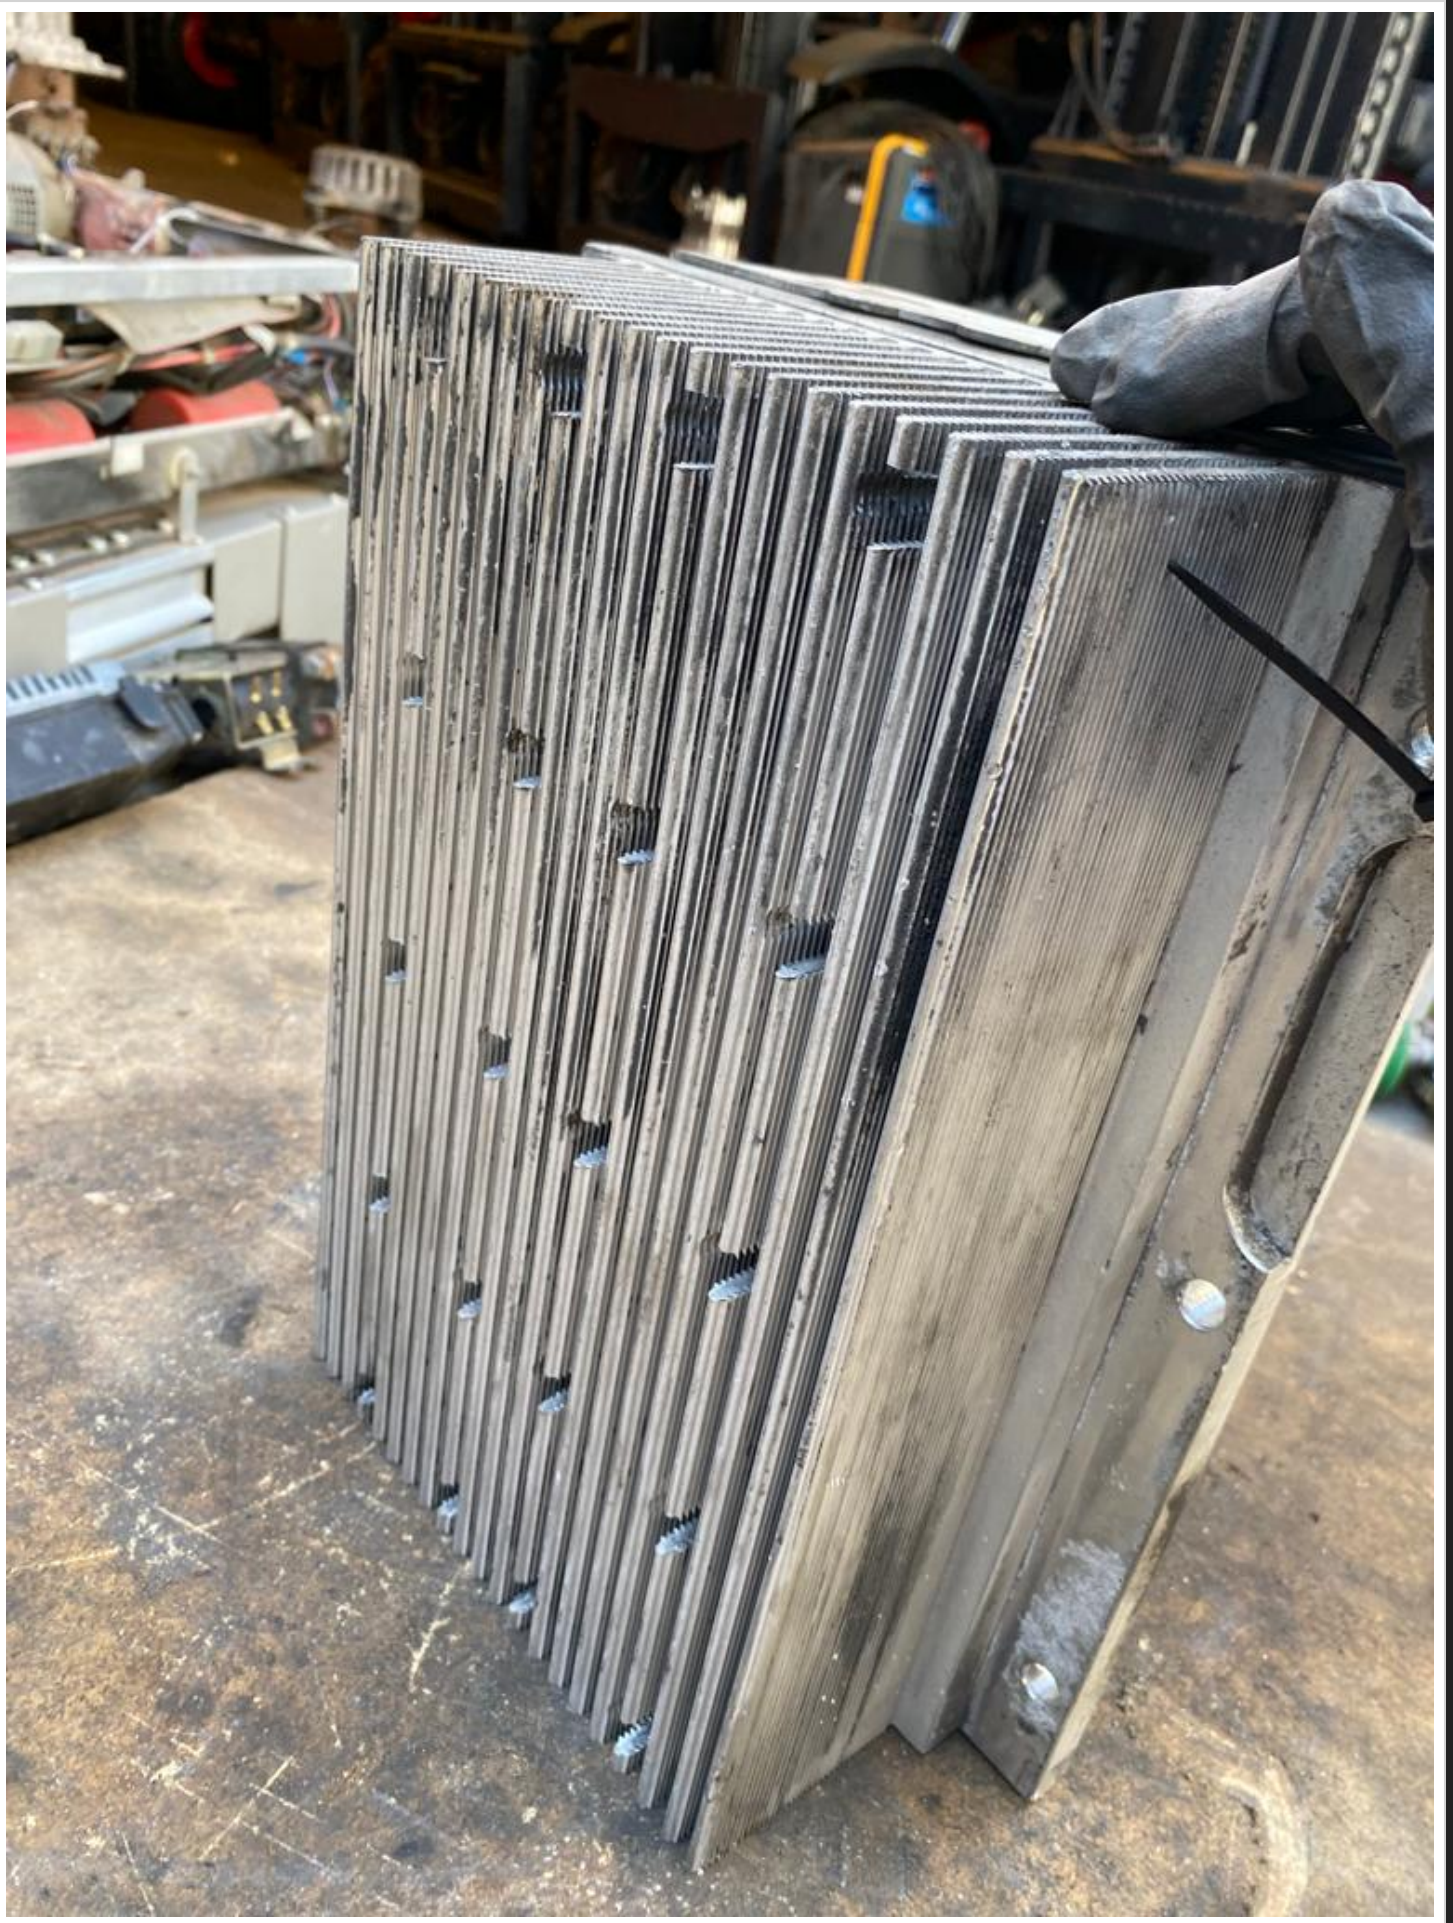

Order Number: 63R09166A
Revision: 0018
Type: ACS8018-550V01
Customer Part no: 24410-F3072-71
Date: 6442153 - 002

DANAHER
SERIES 11 12 13

MADE IN GERMANY

ir motion AC SuperDrive
AC Motor Controller

U V W B

Pulsar
AC SuperDrive
All Motion Controls
Part No. 42084-0001
Rev. 10/10/07
MAGNUS-30

motion

B-
W
V
U
B+

404

242

DANAHER
MOTION
83R09167A
Revision: 0020
Type: ACS8011-330W01
Customer: 24410-F1132-71
Serial No: 6454089-027