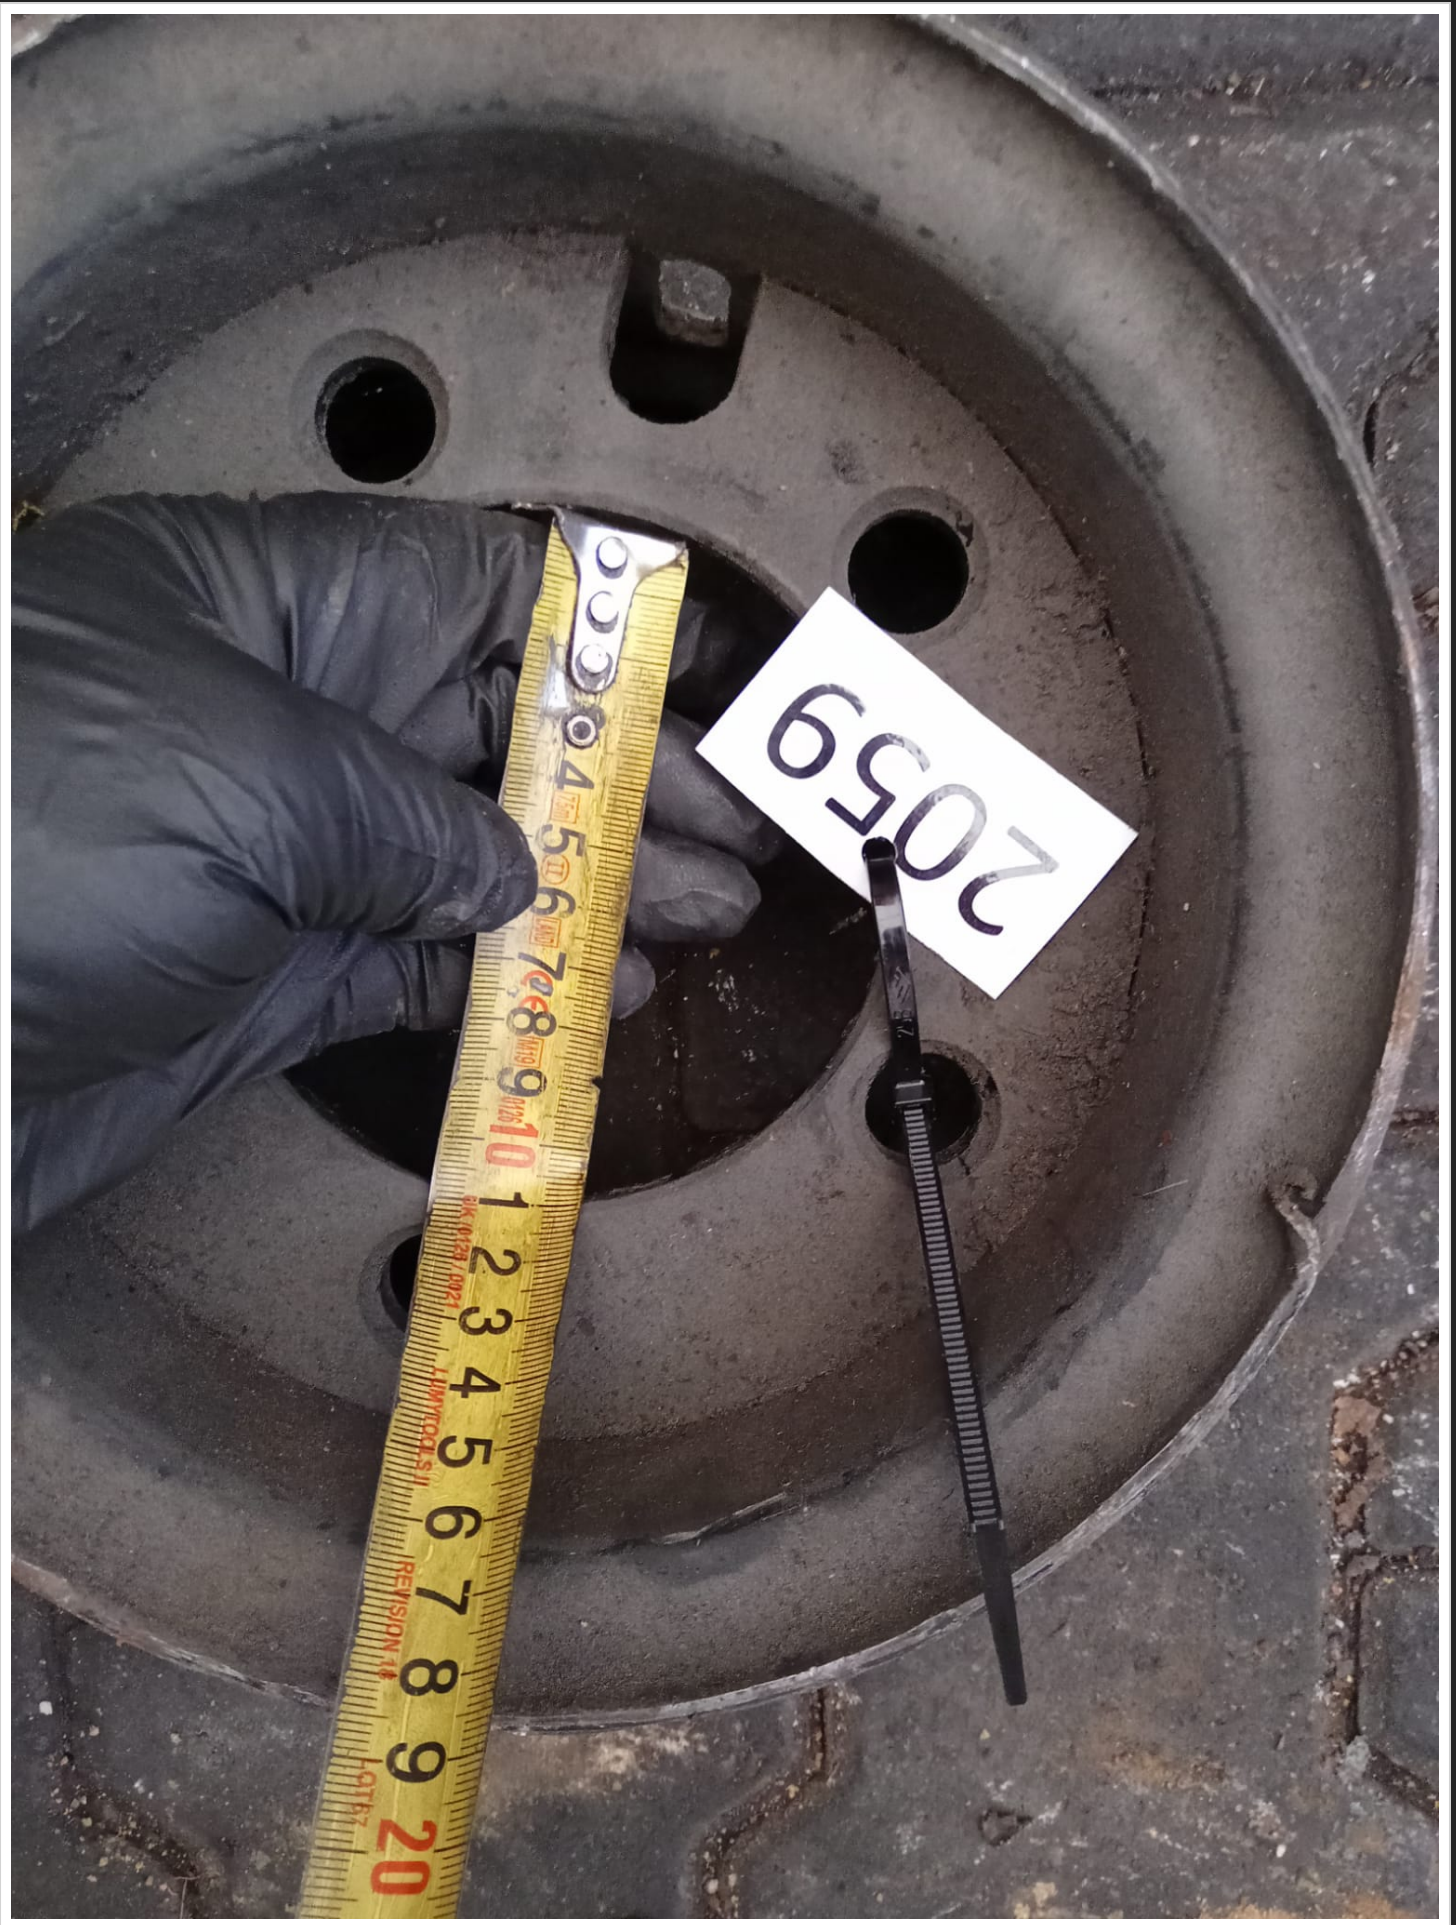

## **Jante stivuitoare-motostivuitoare si electrostivuitoare 2059**

---

2059

Jante stivuior-motostivuior si electrostivuior Cod intern 2059 Pret: 100€ fara TVA Se emite factura

Rim width	Rim diameter	Tyre size	Centre hole	Pitch circle	Number of holes	Diameter of stud holes	Flange position	Used for
B1	D1		D2	c	G	mm		
			mm	mm				
2.50	4	4.00-4	52	68	5	8,0	Half	Komatsu – Pimespo – OM
3.00	8	4.00-8	85	130	5	19,0	Half	Clark
		5.00-8	110	140	5	18,5	Half	Hyster
		125/75-8	86	114	6	15,0	Half	Toyota
		15x4.5-8	100	125	6	16,0	Half	Various
			110	148	6	15,0	Half	Various
4.33	8	16x6-8	95	135	5	17,5	124	Various
		150/75-8	110	145	5	18,5	Half	Hyster
		18x7-8	110	147	5	17,5	122	Various
		180/70-8	90	130	6	17,5	89	Various
			96	136	6	17,5	121	TCM
			100	140	6	17,5	50	Komatsu
			105	142	6	18,0	Half	Toyota
4.00	9	6.00-9	124	165	5	17,0	Half	Yale – Hyster
		140/55-9	140	170	6	18,0	Half	Various
			150	180	6	18,0	Half	Various
			130	160	8	16,5	Half	Various
			142	170	8	16,0	Half	Various
5.00	10	6.50-10	127	165	5	16,0	Half	Yale – Hyster
		7.50-10	140	170	6	18,0	Half	Various
			150	180	6	18,0	Half	Daewoo
			150	180	6	18,0	Half	Various
			170	200	6	17,0	Half	Caterpillar
			130	160	8	17,0	Half	TCM
			142	170	8	16,0	Half	Various
			105	140	10	18,5	Half	Hyster
5.00	12	7.00-12	149,3	203,2	5	32,0	Half	Yale – Hyster
			175	220	5	27,0	Half	Various
			150	200	6	27,0	Half	Various
			166	218	6	32,0	Half	Yale – Hyster
			170	220	6	27,0	Half	Various
			170	220	6	32,0	Half	Various
			145	190	8	26,0	Half	Toyota