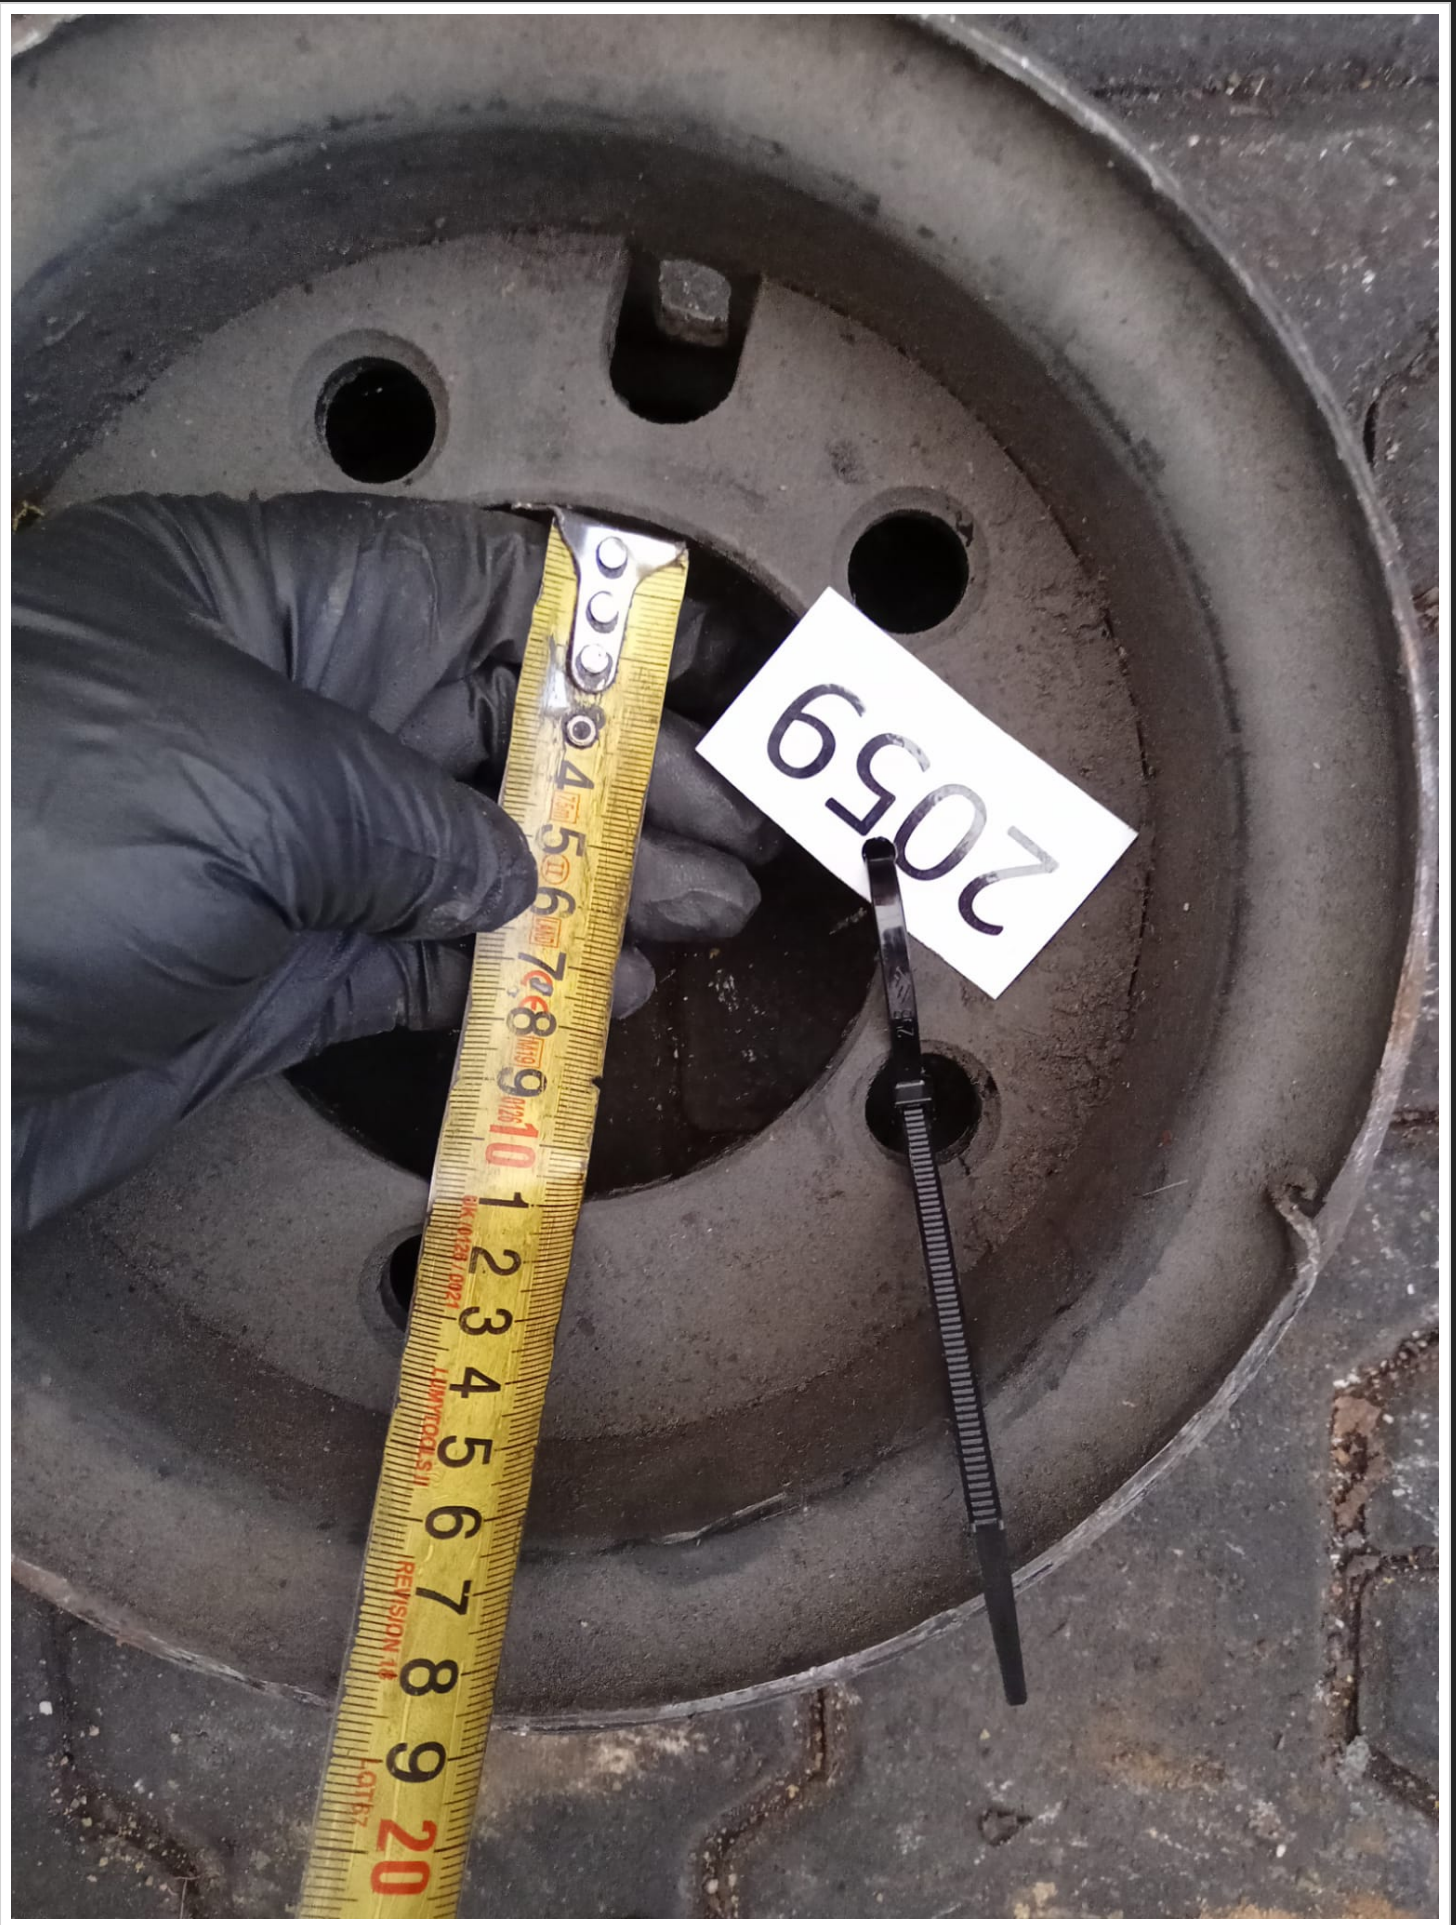

2059

Jante stivuior-motostivuior si electrostivuior Cod intern 2059 Pret: 100€ fara TVA Se emite factura

Rim width	Rim diameter	Tyre size	Centre hole	Pitch circle	Number of holes	Diameter of stud holes	Flange position	Used for
B1	D1		D2	c	G	mm		
			mm	mm				
2.50	4	4.00-4	52	68	5	8,0	Half	Komatsu – Pimespo – OM
3.00	8	4.00-8	85	130	5	19,0	Half	Clark
		5.00-8	110	140	5	18,5	Half	Hyster
		125/75-8	86	114	6	15,0	Half	Toyota
		15x4.5-8	100	125	6	16,0	Half	Various
			110	148	6	15,0	Half	Various
4.33	8	16x6-8	95	135	5	17,5	124	Various
		150/75-8	110	145	5	18,5	Half	Hyster
		18x7-8	110	147	5	17,5	122	Various
		180/70-8	90	130	6	17,5	89	Various
			96	136	6	17,5	121	TCM
			100	140	6	17,5	50	Komatsu
			105	142	6	18,0	Half	Toyota
4.00	9	6.00-9	124	165	5	17,0	Half	Yale – Hyster
		140/55-9	140	170	6	18,0	Half	Various
			150	180	6	18,0	Half	Various
			130	160	8	16,5	Half	Various
			142	170	8	16,0	Half	Various
5.00	10	6.50-10	127	165	5	16,0	Half	Yale – Hyster
		7.50-10	140	170	6	18,0	Half	Various
			150	180	6	18,0	Half	Daewoo
			150	180	6	18,0	Half	Various
			170	200	6	17,0	Half	Caterpillar
			130	160	8	17,0	Half	TCM
			142	170	8	16,0	Half	Various
			105	140	10	18,5	Half	Hyster
5.00	12	7.00-12	149,3	203,2	5	32,0	Half	Yale – Hyster
			175	220	5	27,0	Half	Various
			150	200	6	27,0	Half	Various
			166	218	6	32,0	Half	Yale – Hyster
			170	220	6	27,0	Half	Various
			170	220	6	32,0	Half	Various
			145	190	8	26,0	Half	Toyota