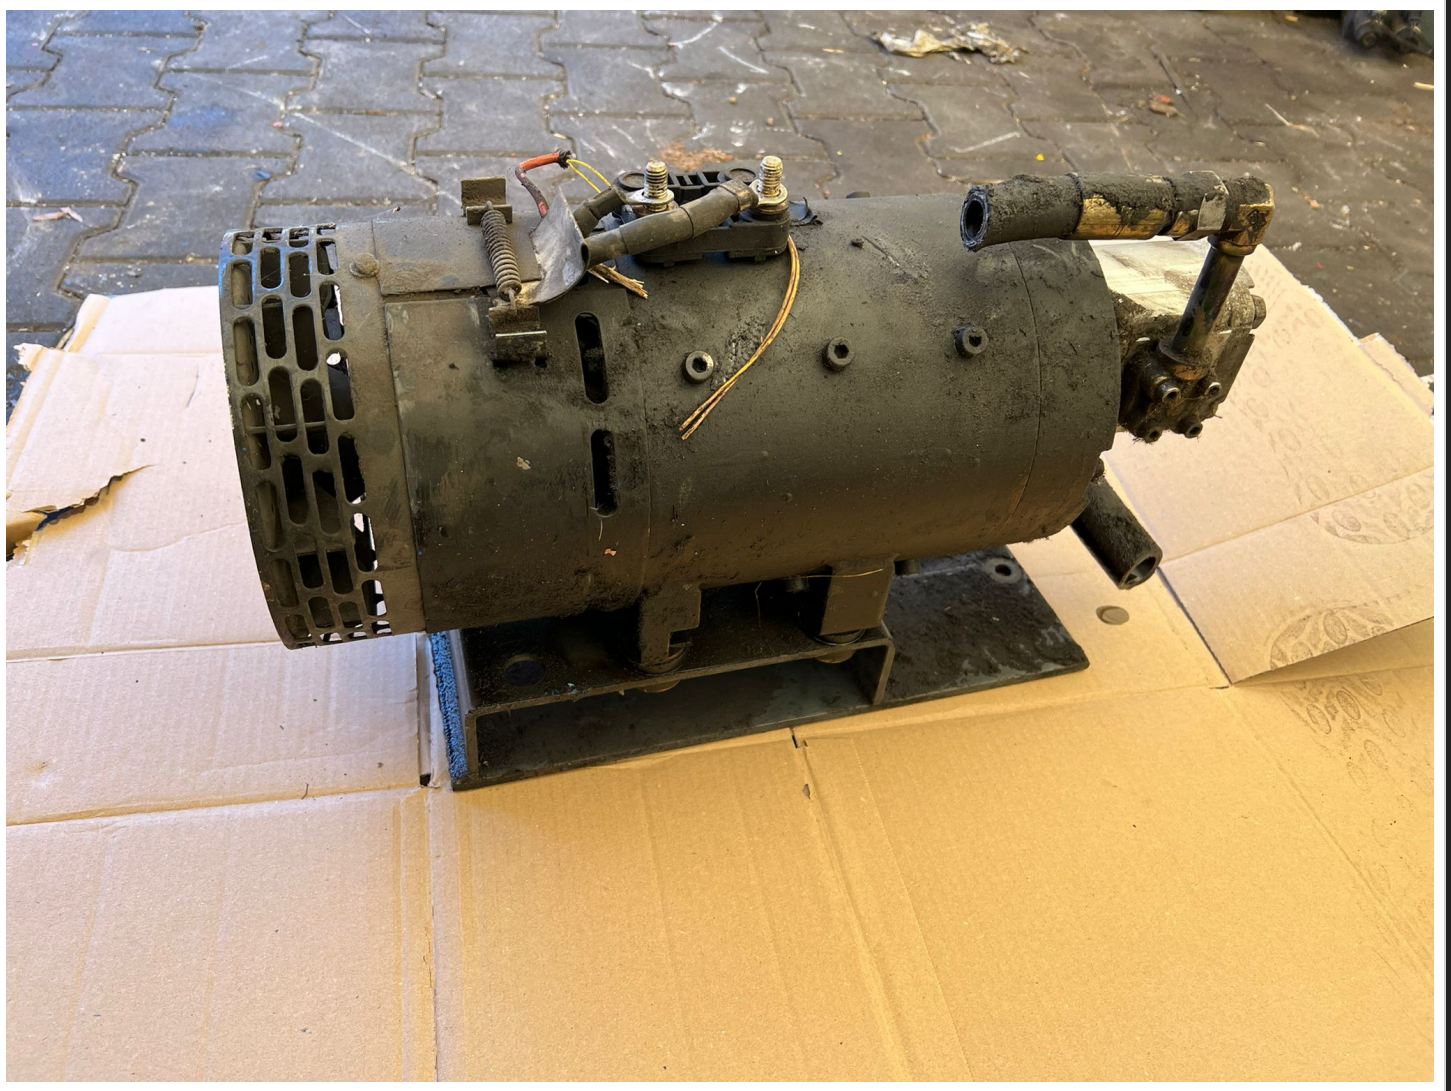

## **Motor electric stivuitor cu pompa hidraulica 80V, 185A, 12.9kw**

---

**Galtech**

Made in Italy

002901910183000

POMPA 2SP A19 S E52CX - 17

T

14003864

80563

**SM CARRELLI ELEVATORI**  
**MOTORE CORRENTE CONTINUA**

Codice	796	I. Cl. F		
Tipo	n°724720/60		IP. 20	
	A	Giri/min.	Giri/min. max.	Eccitazione
72		2150	4500	V A
80	185	2300		
SERIE		Serv. S3-30/108		
Disegno 9457646		Rotaz.v.l.a. DP		

MADE BY MOTEURS LEROY SOMER

Motor electric stivuator cu pompa hidraulica 80V, 185A, 12.9kw Pret: 1300 € fara TVA Se emite factura

— SPECIFICATIONS —

Total length (mm)	398	Minimum voltage U1 (V)	72
Length of the armature housing (mm)	200	Highest voltage U2 (V)	80
Diameter of the armature housing (mm)	185	Current (ampere) (A)	185
Number of terminal clamps	2	Revolutions/Minute (tr/min)	4500
Front flange	YES	Power (kW)	12.9
Type shaft front	A	Motor type	pump motor
Number of plugs	1	Sort of electric motor	direct current
Cooling fan	internal rear		