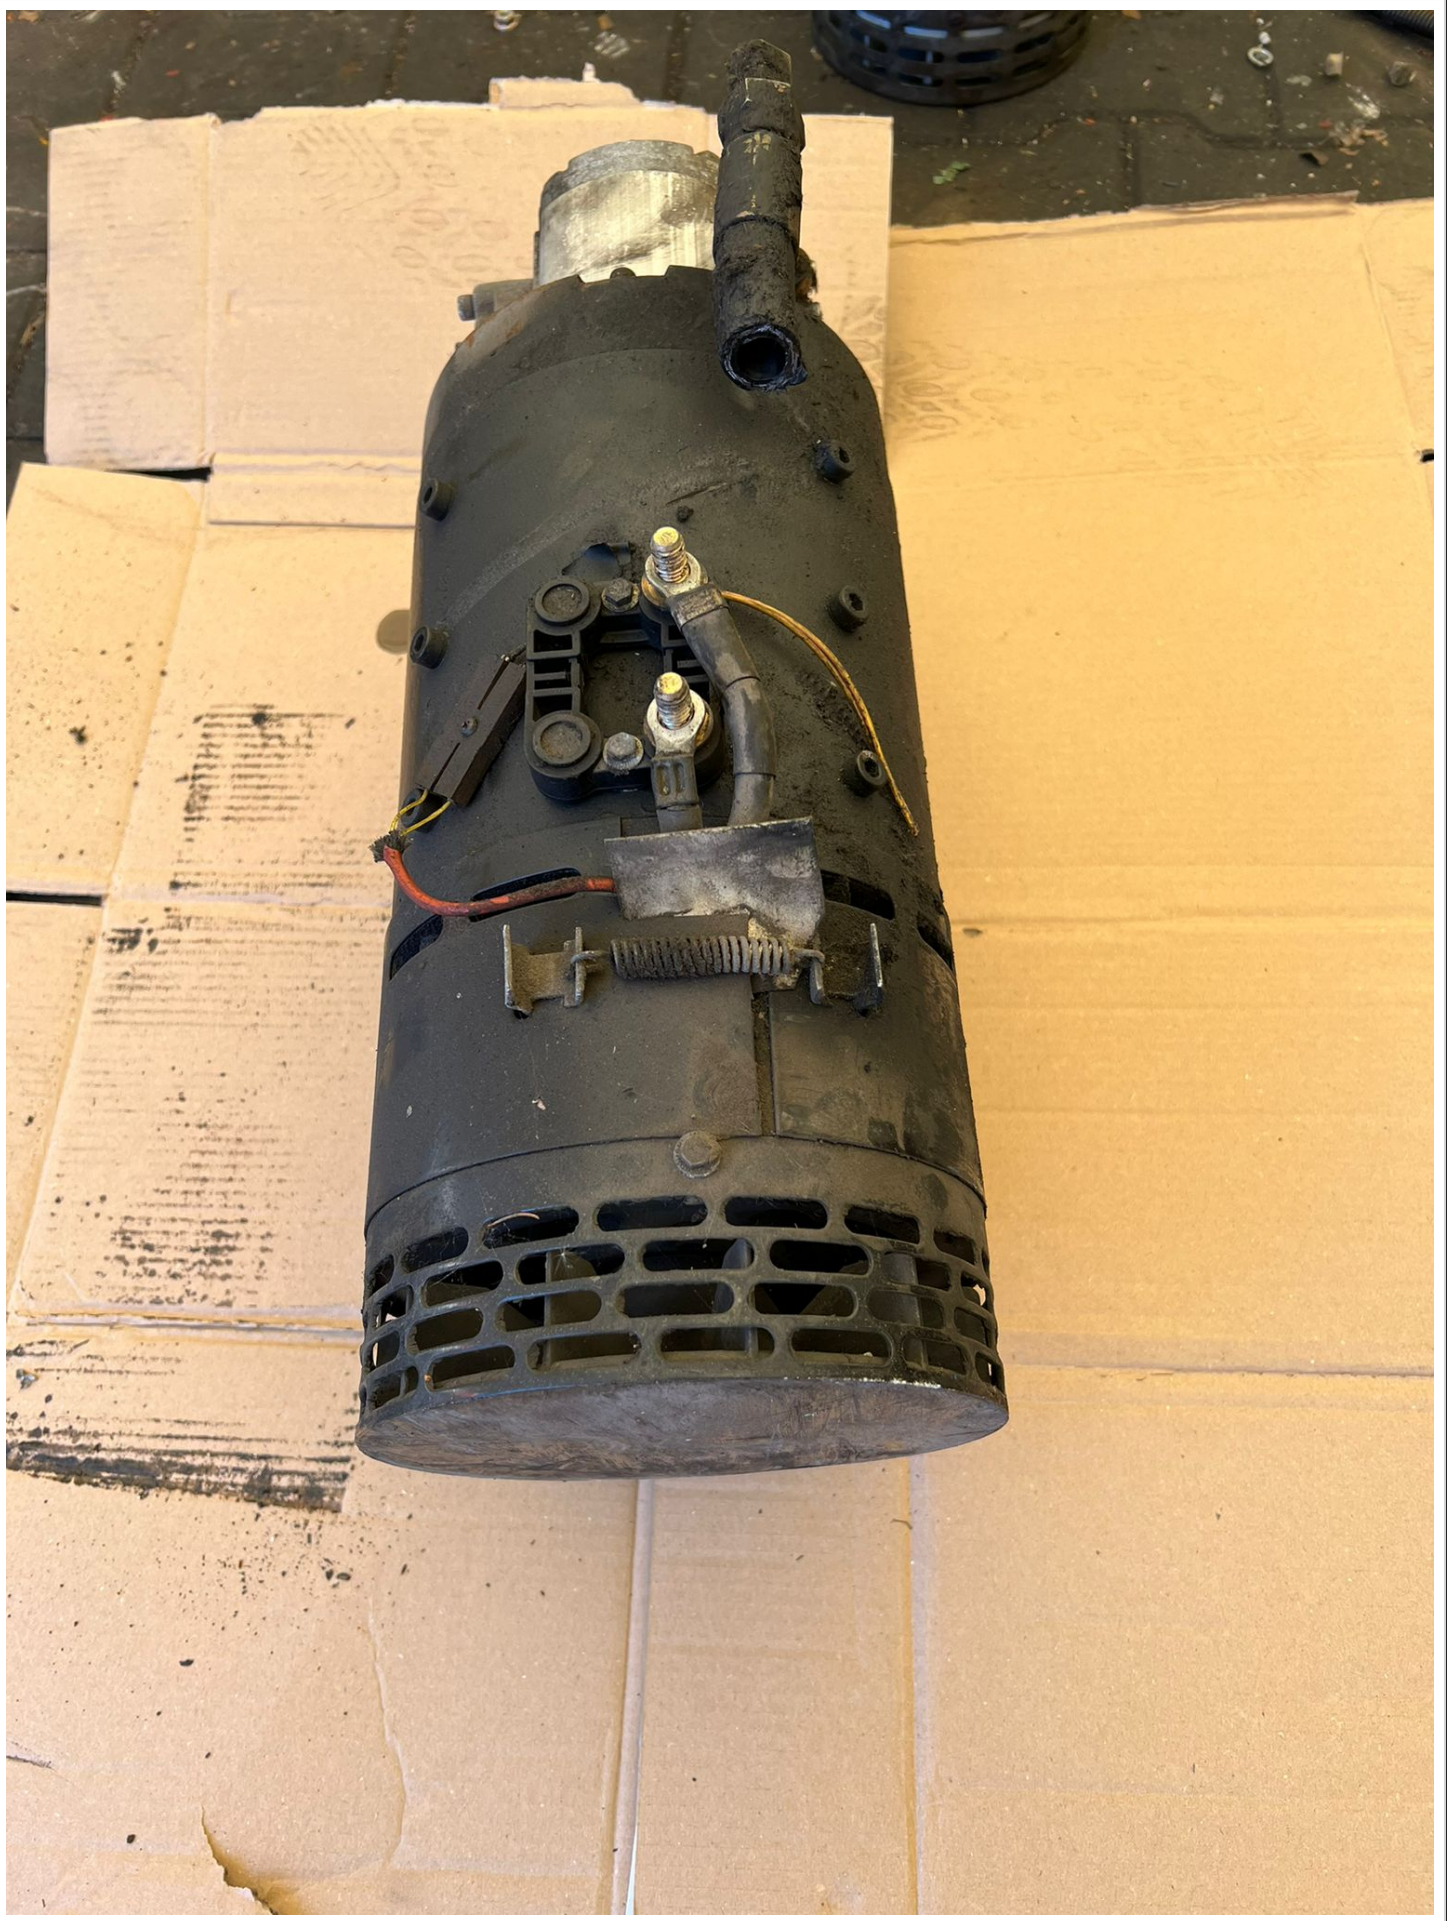

## **Motor electric stivuitor cu pompa hidraulica 80V, 185A, 12.9kw**

---

**Galtech**

Made in Italy

002901910183000

POMPA 2SP A19 S E52CX - 17

T

14003864

80563

**SM CARRELLI ELEVATORI**  
**MOTORE CORRENTE CONTINUA**

Codice	796	I. Cl. F		
Tipo	n°724720/60		IP. 20	
	A	Giri/min.	Giri/min. max.	Eccitazione
72		2150	4500	V A
80	185	2300		
SERIE		Serv. S3-30/108		
Disegno 9457646		Rotaz.v.l.a. DP		

MADE BY MOTEURS LEROY SOMER

Motor electric stivuator cu pompa hidraulica 80V, 185A, 12.9kw Pret: 1300 € fara TVA Se emite factura

— SPECIFICATIONS —

Total length (mm)	398	Minimum voltage U1 (V)	72
Length of the armature housing (mm)	200	Highest voltage U2 (V)	80
Diameter of the armature housing (mm)	185	Current (ampere) (A)	185
Number of terminal clamps	2	Revolutions/Minute (tr/min)	4500
Front flange	YES	Power (kW)	12.9
Type shaft front	A	Motor type	pump motor
Number of plugs	1	Sort of electric motor	direct current
Cooling fan	internal rear		