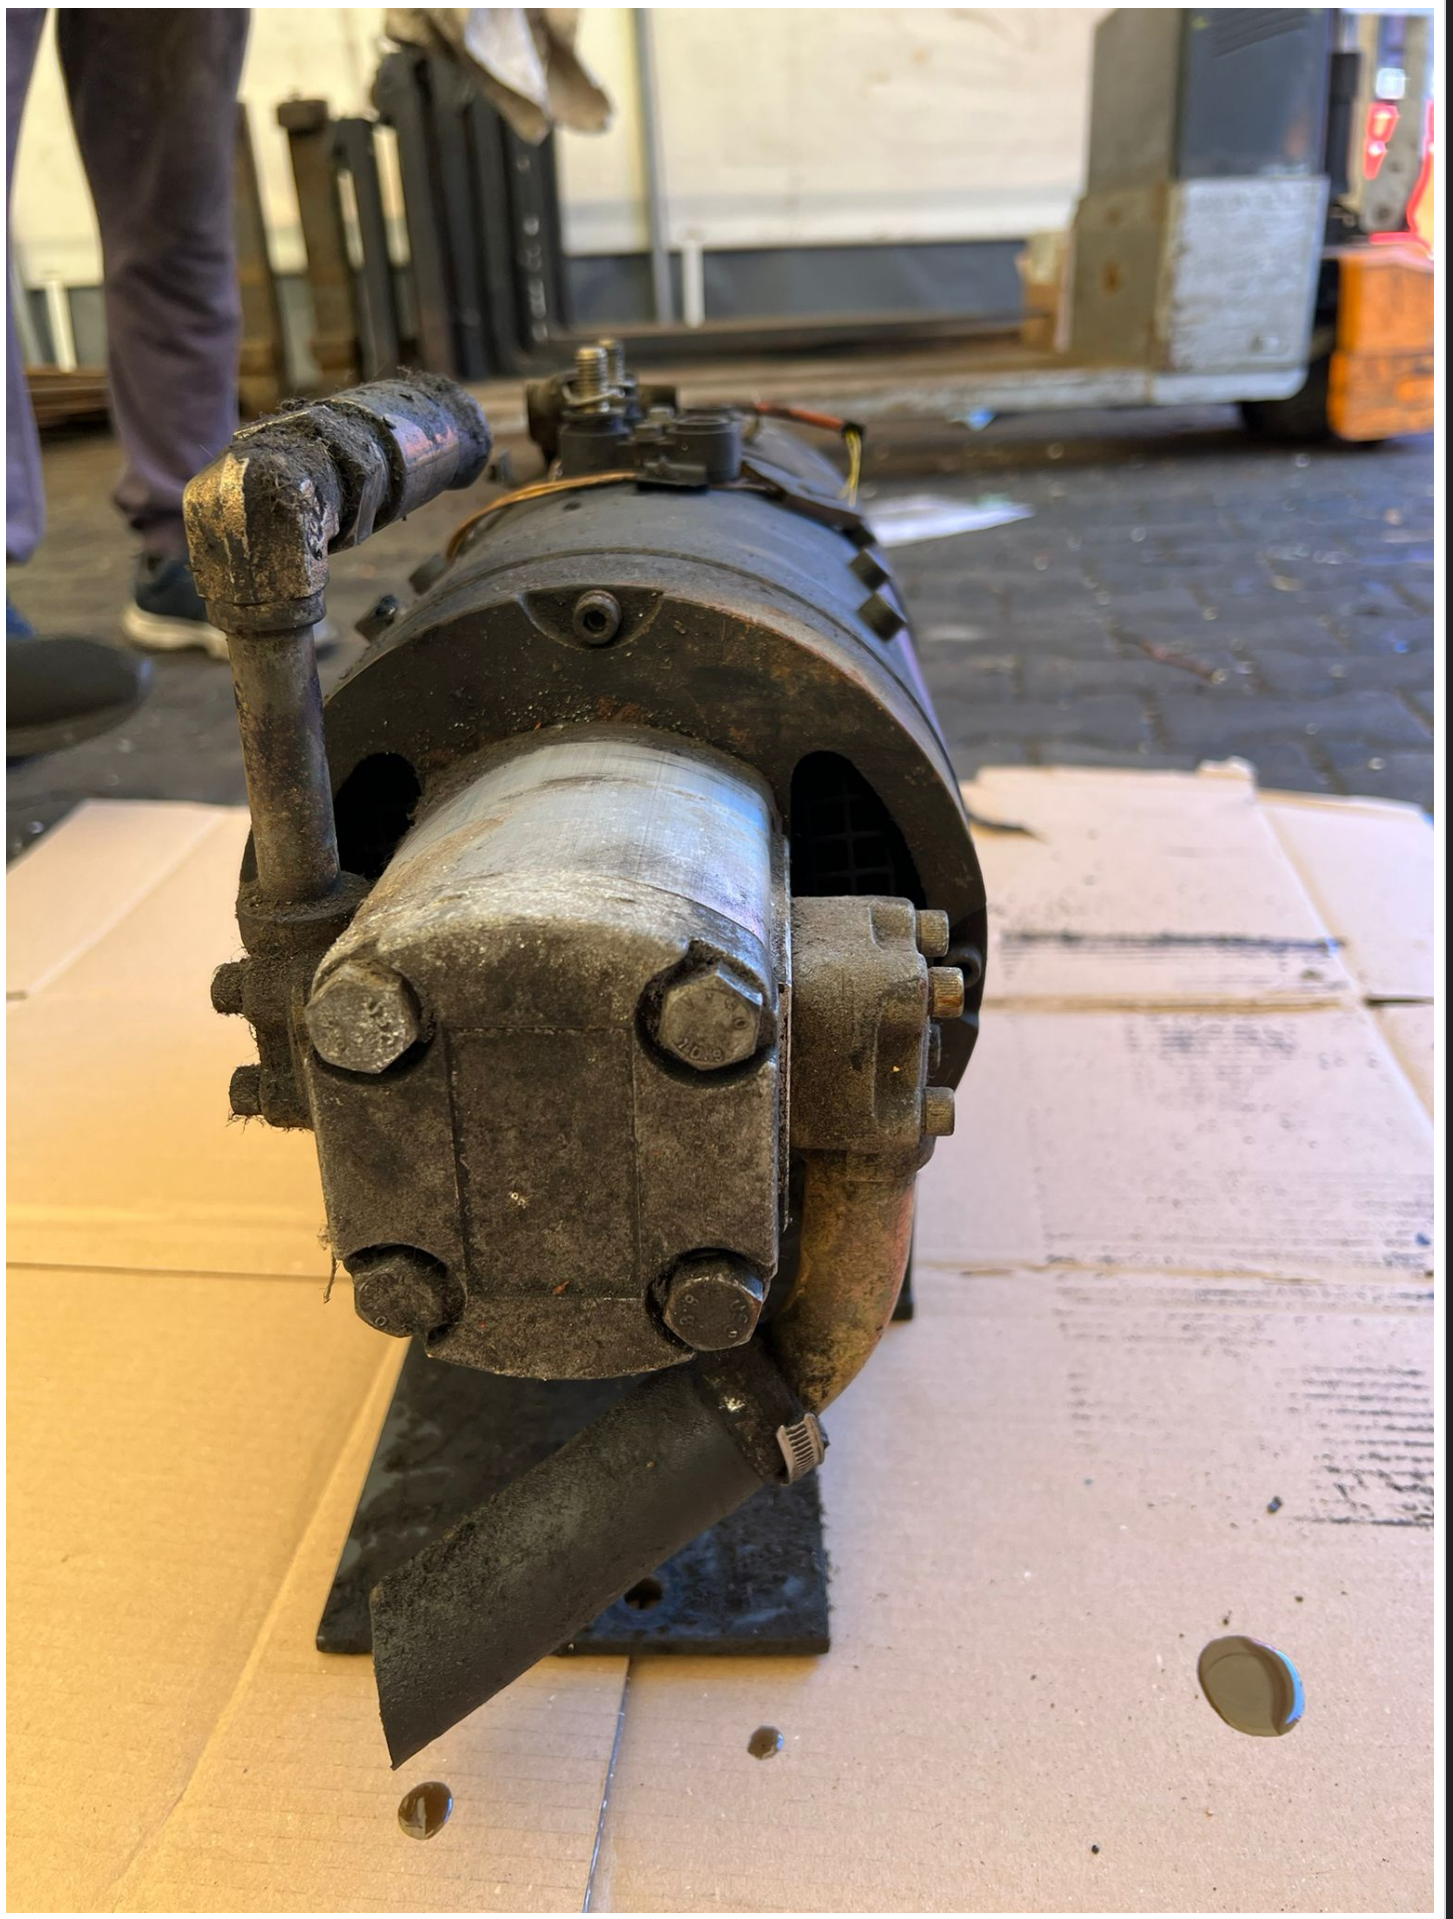

## **Motor electric stivuitor cu pompa hidraulica 80V, 185A, 12.9kw**

---

**Galtech**

Made in Italy

002901910183000

POMPA 2SP A19 S E52CX - 17

T

14003864

80563

**SM CARRELLI ELEVATORI**  
**MOTORE CORRENTE CONTINUA**

Codice	796	I. Cl. F		
Tipo	n°724720/60		IP. 20	
	A	Giri/min.	Giri/min. max.	Eccitazione
72		2150	4500	V A
80	185	2300		
SERIE		Serv. S3-30/108		
Disegno 9457646		Rotaz.v.l.a. DP		

MADE BY MOTEURS LEROY SOMER

Motor electric stivuator cu pompa hidraulica 80V, 185A, 12.9kw Pret: 1300 € fara TVA Se emite factura

— SPECIFICATIONS —

Total length (mm)	398	Minimum voltage U1 (V)	72
Length of the armature housing (mm)	200	Highest voltage U2 (V)	80
Diameter of the armature housing (mm)	185	Current (ampere) (A)	185
Number of terminal clamps	2	Revolutions/Minute (tr/min)	4500
Front flange	YES	Power (kW)	12.9
Type shaft front	A	Motor type	pump motor
Number of plugs	1	Sort of electric motor	direct current
Cooling fan	internal rear		