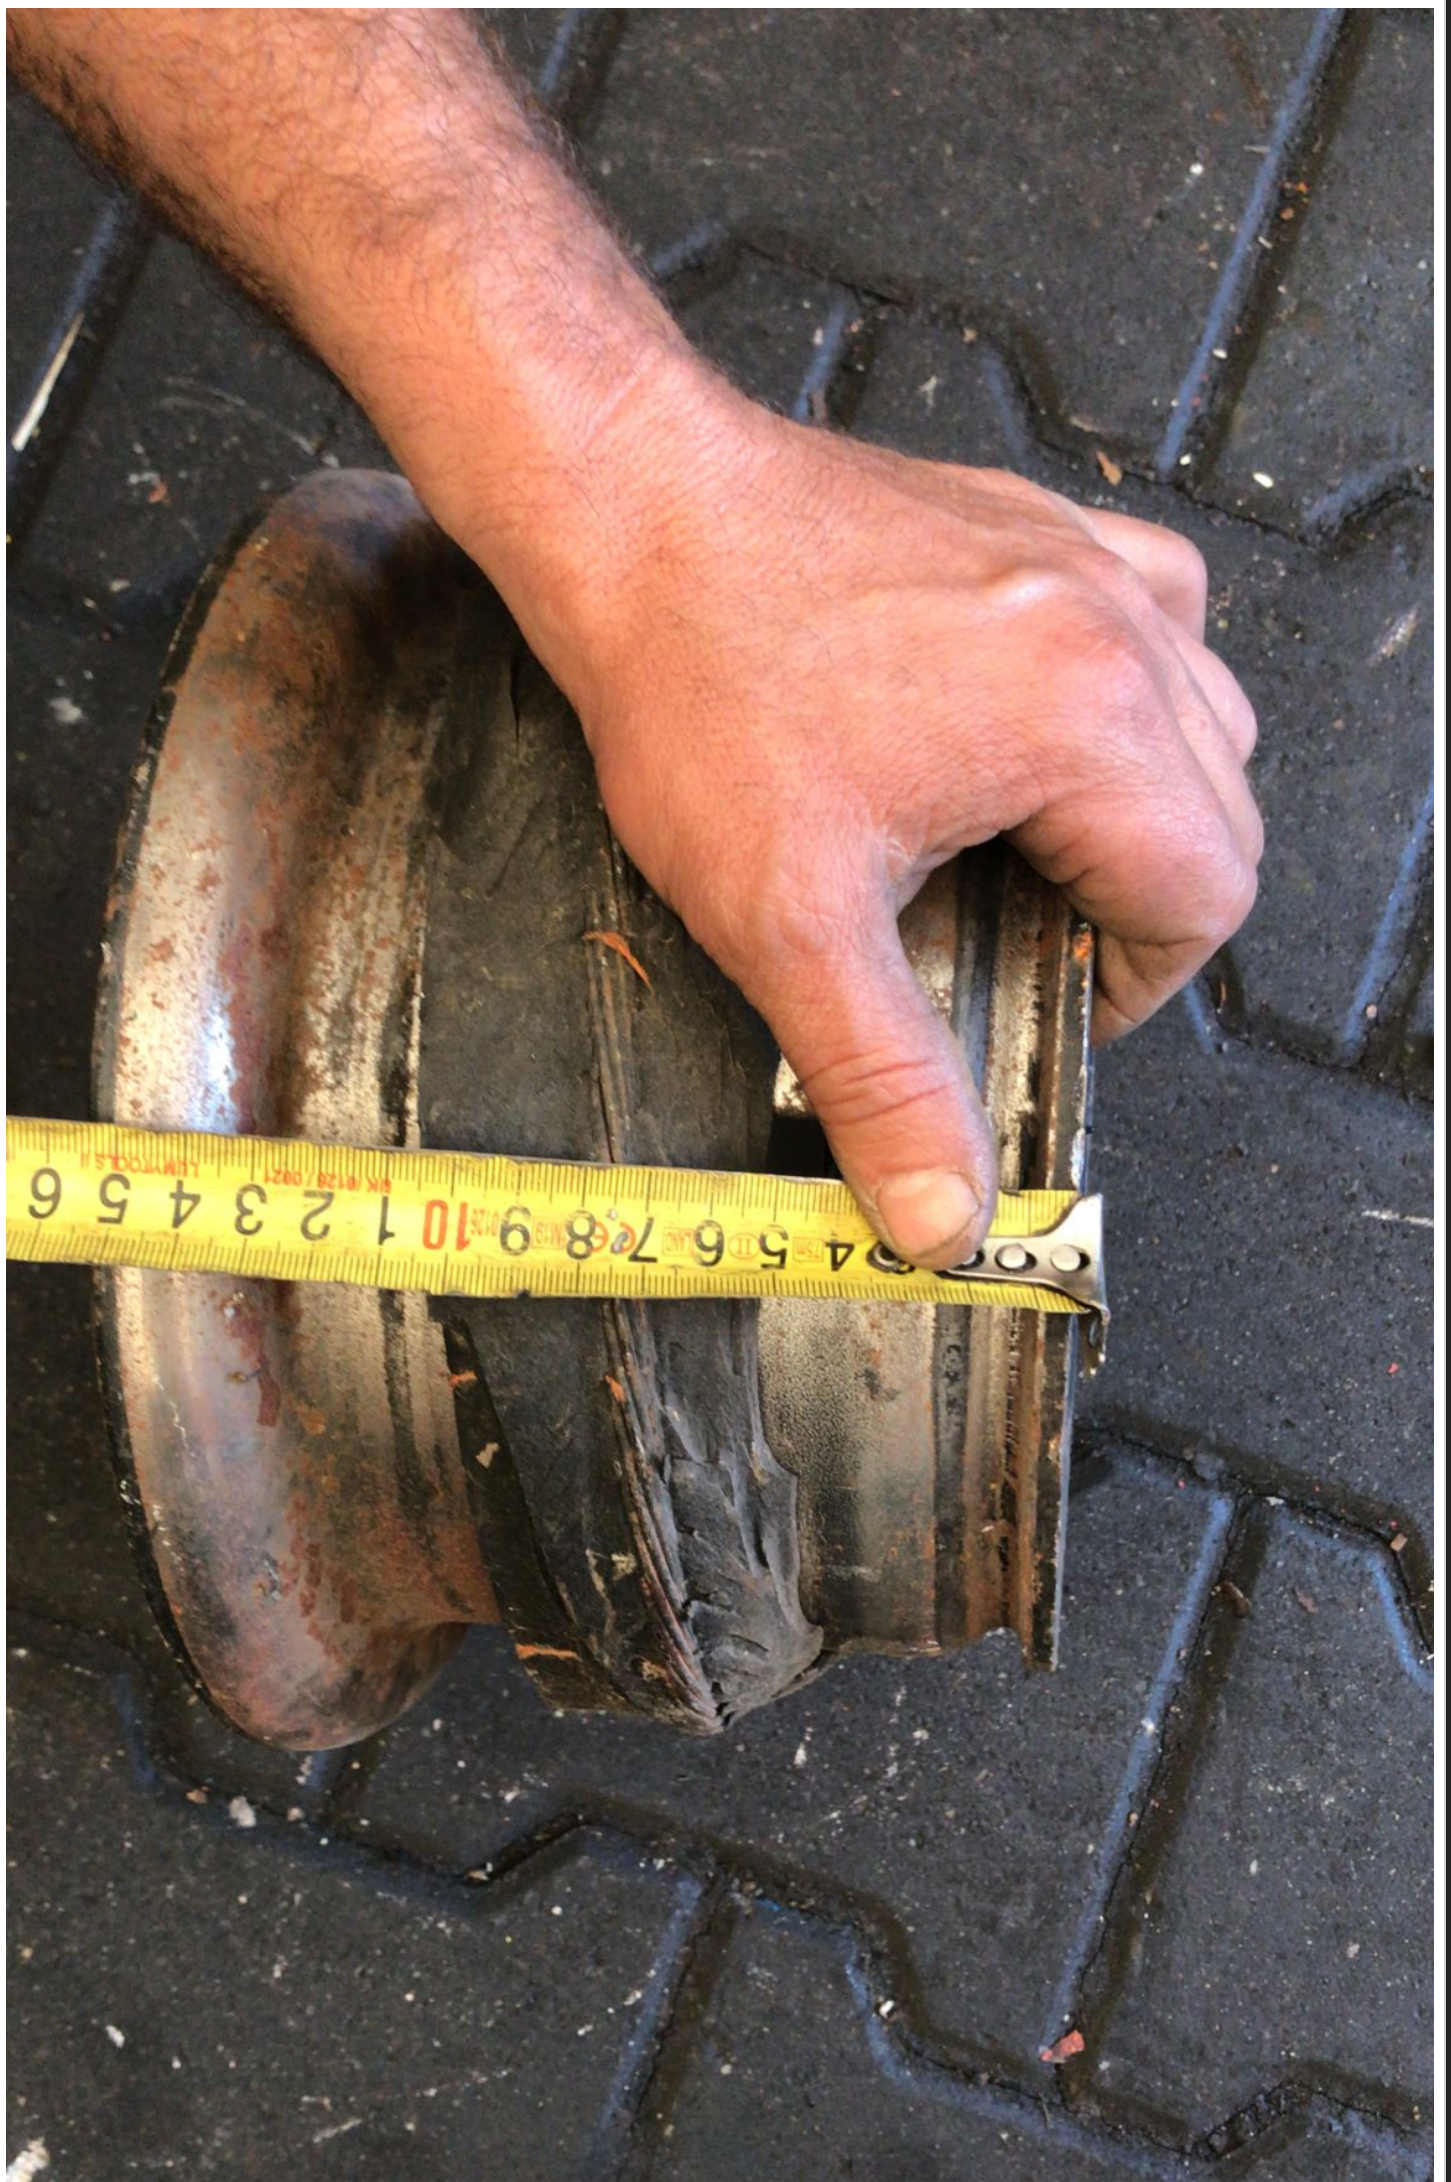

1

SOLIDAL
51110372

252

10 11 12 13 14 15 16 17 18 19 20 21 22 23 24

A close-up photograph of a dark, weathered metal casting. The surface is textured and shows signs of use, including some rust and wear. In the center, the word "SOLIDEAL" is embossed in a bold, sans-serif font. Below it, the number "51110372" is also embossed in the same style. The casting has a curved shape, and two circular holes are visible on the right side. The background is dark and out of focus.

Rim width	Rim diameter	Tyre sizes			
B1	D1				
3.00	8	4.00-8	5.00-8	125/75-8	15x4.5-8
3.25	8	4.00-8	5.00-8	15x4.5-8	
3.75	8	4.00-8	5.00-8		
4.33	8	16x6-8	150/75-8	18x7-8	180/70-8
7.00	8	18x9-8			
4.00	9	6.00-9	140/55-9		
6.00	9	21x8-9	200/75-9		
5.00	10	6.50-10	7.50-10	180/60-10	
6.50	10	23x9-10	225/75-10	200/50-10	
3.00	12	4.50-12			
5.00	12	7.00-12	5.70-12		
8.00	12	27x10-12	23x10-12		
3.75	13	25x6	23x5		
4.50	15	5.50-15	6.00-15		
5.50	15	7.00-15			
6.00	15	7.50-15	7.00-15		
6.50	15	200-15	7.50-15	8.25-15	
7.00	15	250-15	28x9-15	8.15-15	225/75-15
7.50	15	250-15	10.00-15		
8.00	15	300-15			
9.75	15	355/65-15	28x12.5-15	355/45-15	
6.00	16	7.50-16			
6.50	20	8.25-20	9.00-20		
7.00	20	9.00-20	10.00-20		
7.50	20	10.00-20	11.00-20		
8.00	20	10.00-20	11.00-20	12.00-20	
8.50	20	12.00-20			
10.00	20	12.00-20			
8.50	24	12.00-24			
10.00	24	14.00-24			