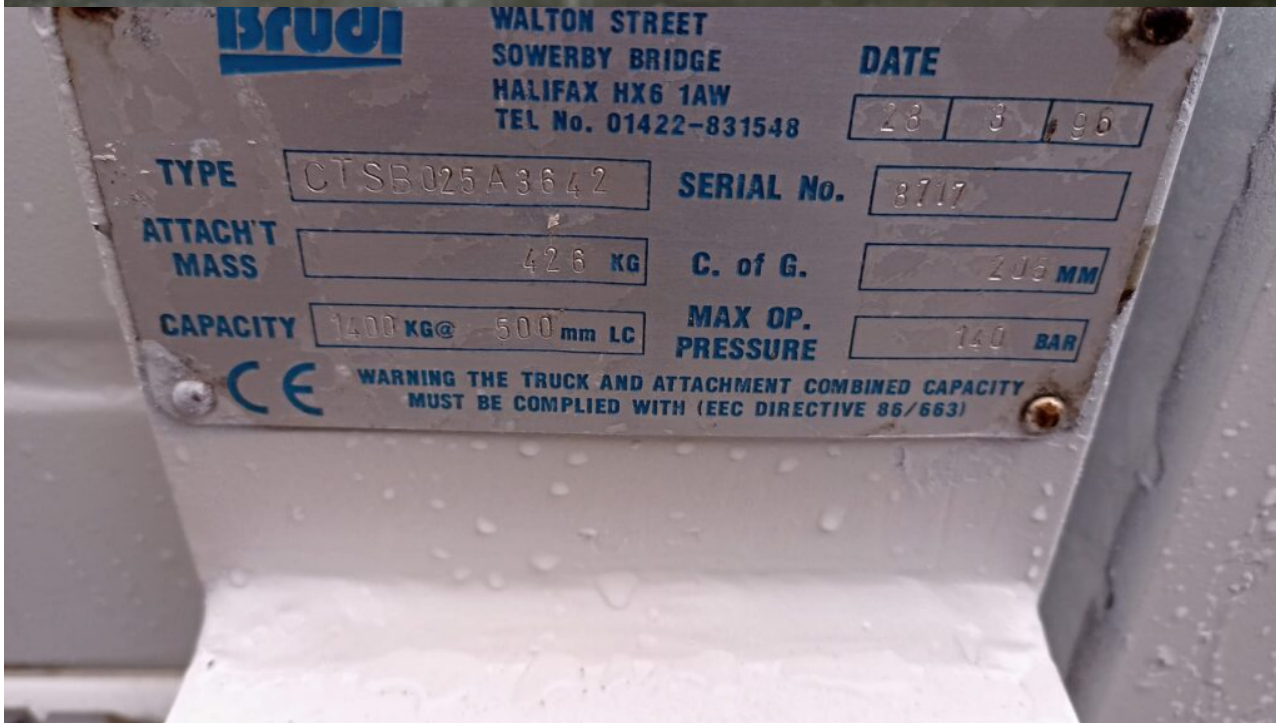

WARNING THE TRUCK AND ATTACHMENT COMB  
MUST BE COMPLIED WITH (EEC DIRECTIVE

Compact  
Controls, Inc

CP11052S R2

415

B400

Masa stivuiitor cu deschidere de lame Fem II 41 cm (1538) Lungime lame: 110 cm Lungime masa: 90 cm  
Inaltime masa: 57 cm Deschidere maxima: 160cm Se emite factura Pre?: 3300 € fara TVA