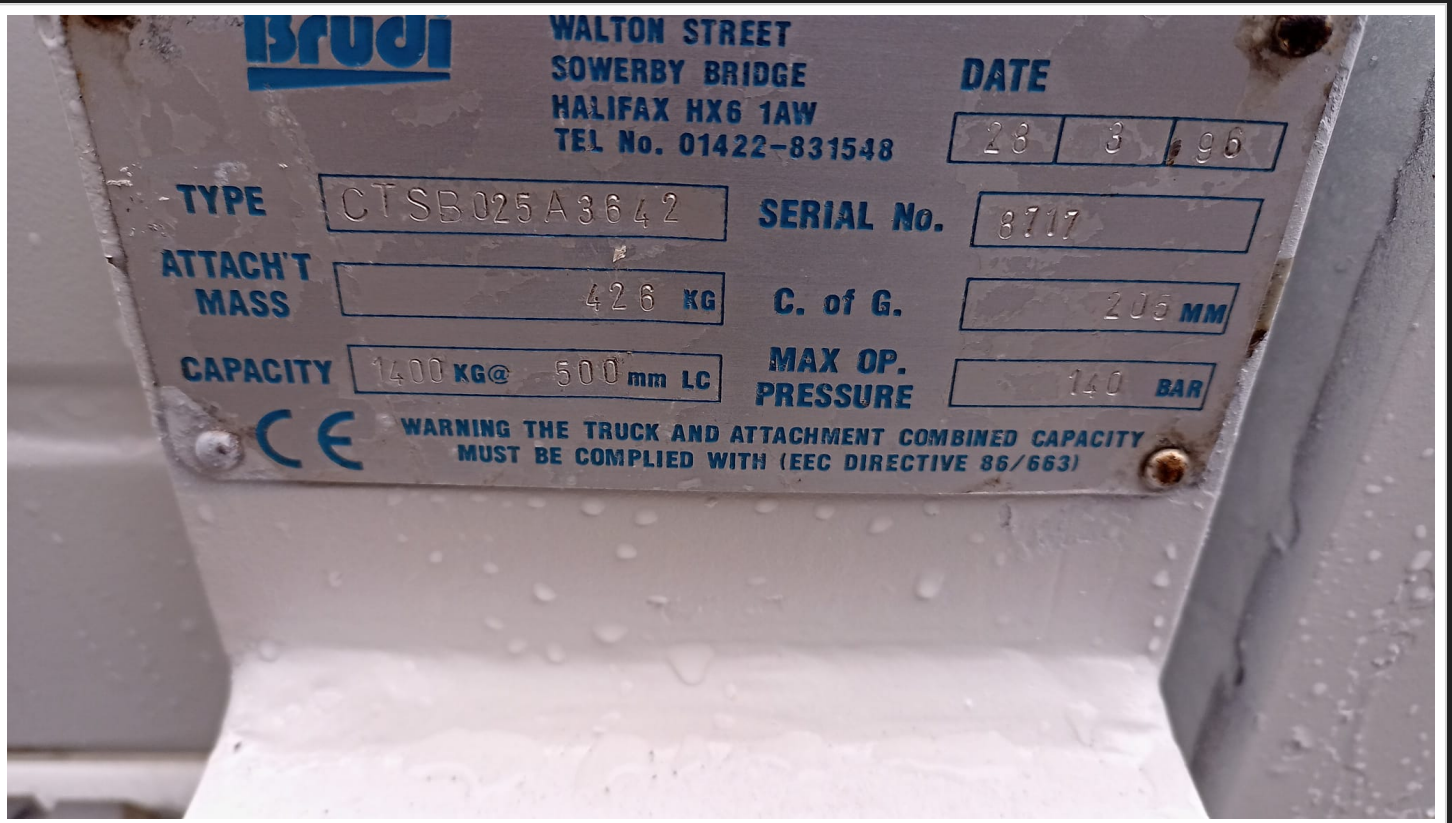

WARNING THE TRUCK AND ATTACHMENT COMB  
MUST BE COMPLIED WITH (EEC DIRECTIVE

Compact  
Controls, Inc

CP11052S R2

415

B400

Masa stivuiitor cu deschidere de lame Fem II 41 cm (1538) Lungime lame: 110 cm Lungime masa: 90 cm  
Inaltime masa: 57 cm Deschidere maxima: 160cm Se emite factura Pre?: 3300 € fara TVA