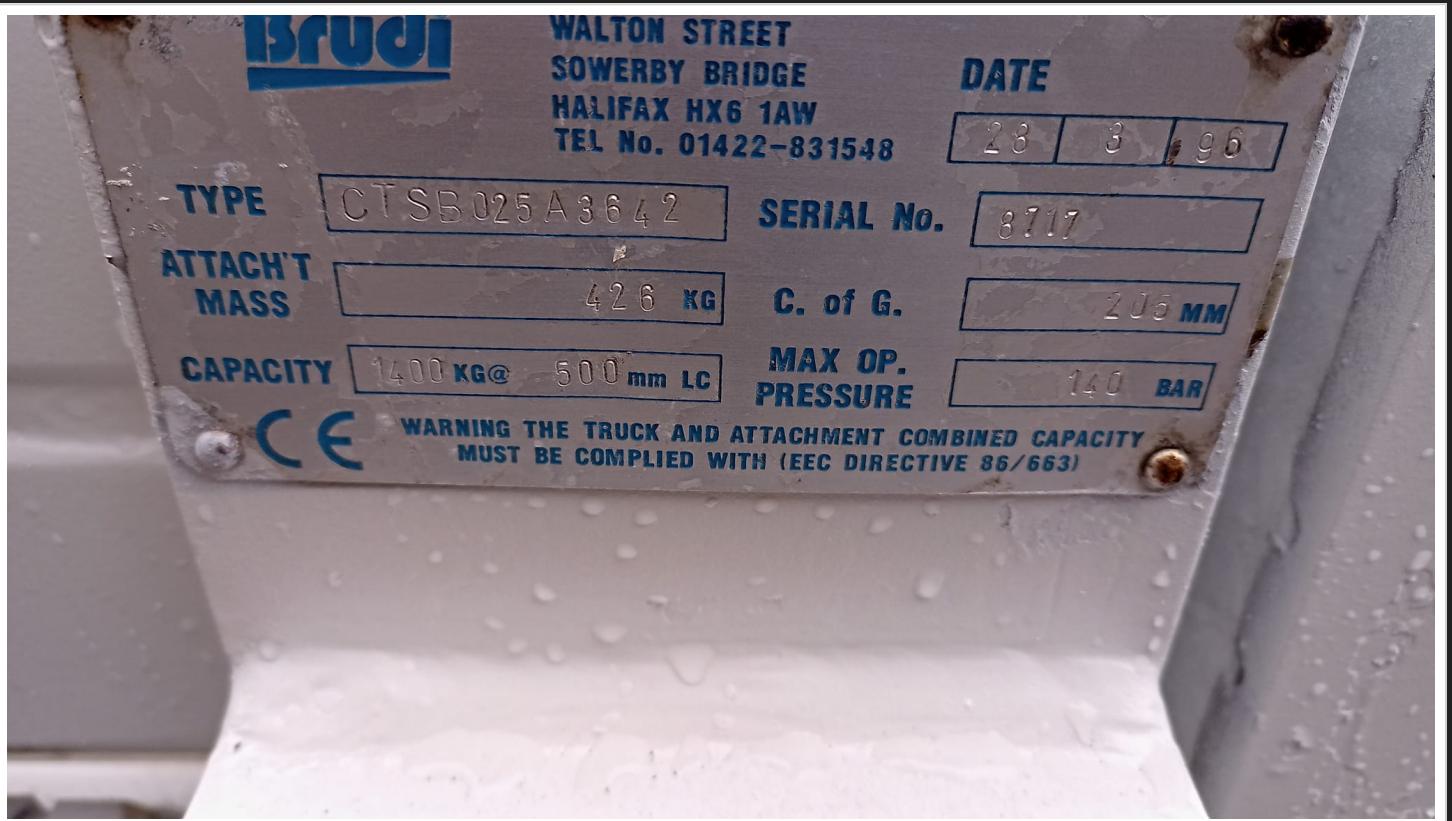

WARNING THE TRUCK AND ATTACHMENT COMB  
MUST BE COMPLIED WITH (EEC DIRECTIVE

Compact  
Controls, Inc

CP11052S R2

415

B400

Masa stivuiitor cu deschidere de lame Fem II 41 cm (1538) Lungime lame: 110 cm Lungime masa: 90 cm  
Inaltime masa: 57 cm Deschidere maxima: 160cm Se emite factura Pre?: 3300 € fara TVA