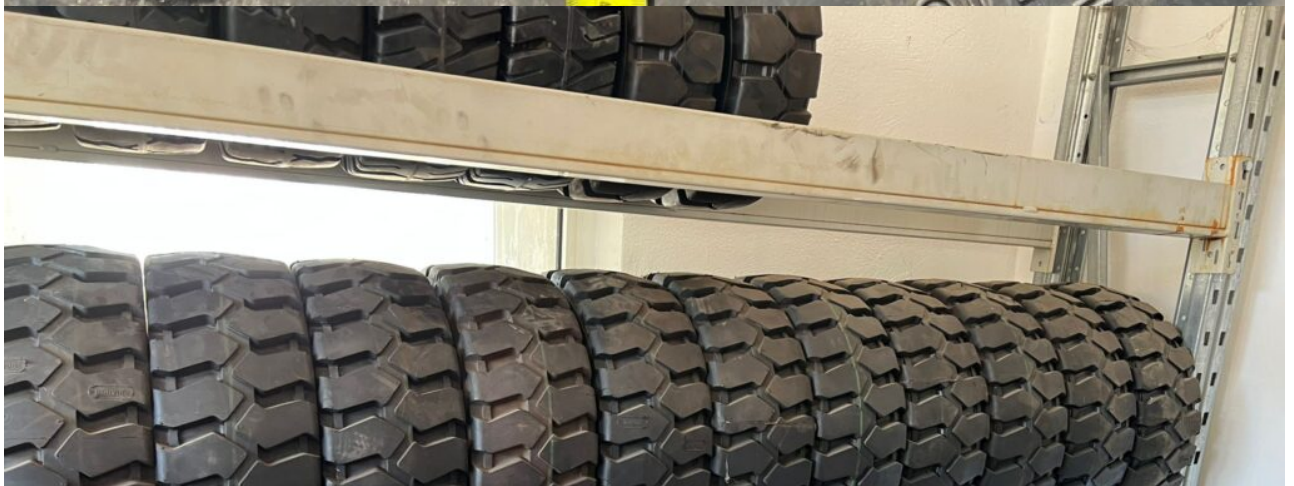

TRELLEBORG T-800

MAX. INFLATION PRESSURE 300kPa/110psi

NHS 14P.R. 65-15

SAFETY WARNING: THIS TIRE IS DESIGNED TO BE USED ON A RUSTED STEEL RIM. IT IS NOT TO BE USED ON A RUSTED ALUMINUM RIM. ALWAYS USE THE CORRECT RIM SIZE AND TYPE. ALWAYS USE THE CORRECT INFLATION PRESSURE. ALWAYS USE THE CORRECT LOAD LIMIT. ALWAYS USE THE CORRECT SPEED LIMIT. ALWAYS USE THE CORRECT TIRE CONDITION. ALWAYS USE THE CORRECT TIRE POSITION. ALWAYS USE THE CORRECT TIRE ROTATION. ALWAYS USE THE CORRECT TIRE BALANCE. ALWAYS USE THE CORRECT TIRE ALIGNMENT. ALWAYS USE THE CORRECT TIRE TORQUE. ALWAYS USE THE CORRECT TIRE TIGHTENING SEQUENCE. ALWAYS USE THE CORRECT TIRE TIGHTENING TORQUE. ALWAYS USE THE CORRECT TIRE TIGHTENING METHOD. ALWAYS USE THE CORRECT TIRE TIGHTENING TOOLS. ALWAYS USE THE CORRECT TIRE TIGHTENING TECHNIQUE. ALWAYS USE THE CORRECT TIRE TIGHTENING PROCEDURES. ALWAYS USE THE CORRECT TIRE TIGHTENING STANDARDS. ALWAYS USE THE CORRECT TIRE TIGHTENING PRACTICES. ALWAYS USE THE CORRECT TIRE TIGHTENING PROCEDURES. ALWAYS USE THE CORRECT TIRE TIGHTENING PRACTICES.

8-25-15

14 P.R.

N.H.S.

Anvelope stivuitoare pneumatice cu camera si manson 8.25-15 Trelleborg Jantele se vand separat sau impreuna cu anvelopele, pretul fiind 250€ fara TVA/bucata Se emite factura Pret: 200€ fara TVA/bucata FARA JANTA