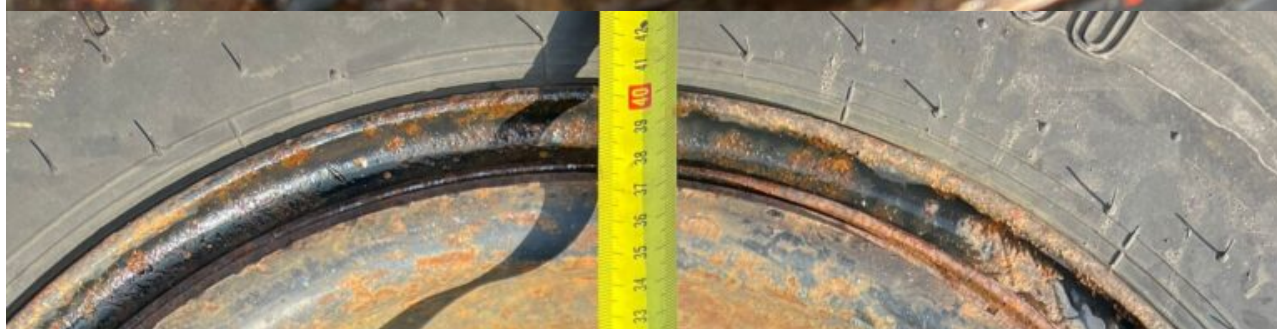

TRELLEBORG T-800

MAX. INFLATION PRESSURE 300kPa/110psi

NHS 14P.R. 65-15

SAFETY WARNING: THIS TIRE IS DESIGNED TO BE USED ON A RUSTED STEEL RIM. IT IS NOT TO BE USED ON A RUSTED ALUMINUM RIM. ALWAYS USE THE CORRECT RIM SIZE AND TYPE. ALWAYS USE THE CORRECT INFLATION PRESSURE. ALWAYS USE THE CORRECT LOAD LIMIT. ALWAYS USE THE CORRECT SPEED LIMIT. ALWAYS USE THE CORRECT TIRE CONDITION. ALWAYS USE THE CORRECT TIRE POSITION. ALWAYS USE THE CORRECT TIRE ROTATION. ALWAYS USE THE CORRECT TIRE BALANCE. ALWAYS USE THE CORRECT TIRE ALIGNMENT. ALWAYS USE THE CORRECT TIRE TORQUE. ALWAYS USE THE CORRECT TIRE TIGHTENING SEQUENCE. ALWAYS USE THE CORRECT TIRE TIGHTENING TORQUE. ALWAYS USE THE CORRECT TIRE TIGHTENING METHOD. ALWAYS USE THE CORRECT TIRE TIGHTENING TOOLS. ALWAYS USE THE CORRECT TIRE TIGHTENING TECHNIQUE. ALWAYS USE THE CORRECT TIRE TIGHTENING PROCEDURES. ALWAYS USE THE CORRECT TIRE TIGHTENING STANDARDS. ALWAYS USE THE CORRECT TIRE TIGHTENING PRACTICES. ALWAYS USE THE CORRECT TIRE TIGHTENING PROCEDURES. ALWAYS USE THE CORRECT TIRE TIGHTENING PRACTICES.

8-25-15

14 P.R.

N.H.S.

Anvelope stivuitoare pneumatice cu camera si manson 8.25-15 Trelleborg Jantele se vand separat sau impreuna cu anvelopele, pretul fiind 250€ fara TVA/bucata Se emite factura Pret: 200€ fara TVA/bucata FARA JANTA