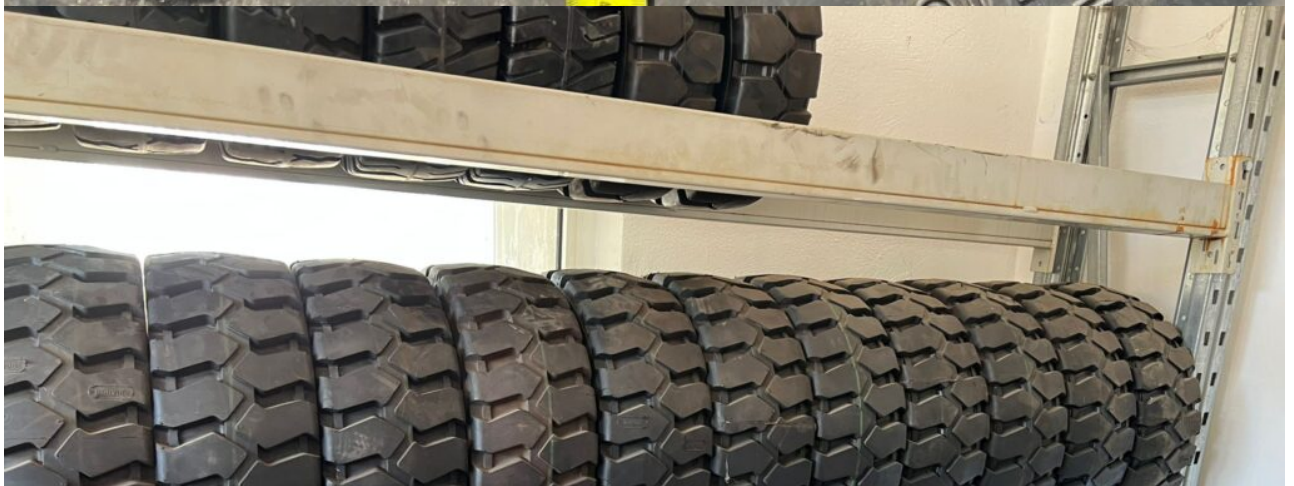

## Anvelope stivuitor pneumatice cu camera si manson 8.25-15 Trelleborg

---

TRELLEBORG T-800

MAX. INFLATION PRESSURE 3.0BAR/44PSI

NHS 14P.R. 65-15

SAFETY WARNING: THIS TIRE IS DESIGNED TO BE USED ON A RIM OF THE SAME TYPE AND SIZE AS THE ORIGINAL EQUIPMENT. IT IS NOT TO BE USED ON A RIM OF A DIFFERENT TYPE OR SIZE. ALWAYS USE THE CORRECT INFLATION PRESSURE AND CHECK IT REGULARLY. ALWAYS USE THE CORRECT MOUNTING AND DEMOUNTING TECHNIQUE. ALWAYS USE THE CORRECT TIRE BALANCE. ALWAYS USE THE CORRECT TIRE ROTATION. ALWAYS USE THE CORRECT TIRE ALIGNMENT. ALWAYS USE THE CORRECT TIRE TREAD DEPTH. ALWAYS USE THE CORRECT TIRE WEAR PATTERN. ALWAYS USE THE CORRECT TIRE TREAD PATTERN. ALWAYS USE THE CORRECT TIRE TREAD PATTERN.

8-25-15

14 P.R.

N.H.S.

Anvelope stivuitoare pneumatice cu camera si manson 8.25-15 Trelleborg Jantele se vand separat sau impreuna cu anvelopele, pretul fiind 250€ fara TVA/bucata Se emite factura Pret: 200€ fara TVA/bucata FARA JANTA