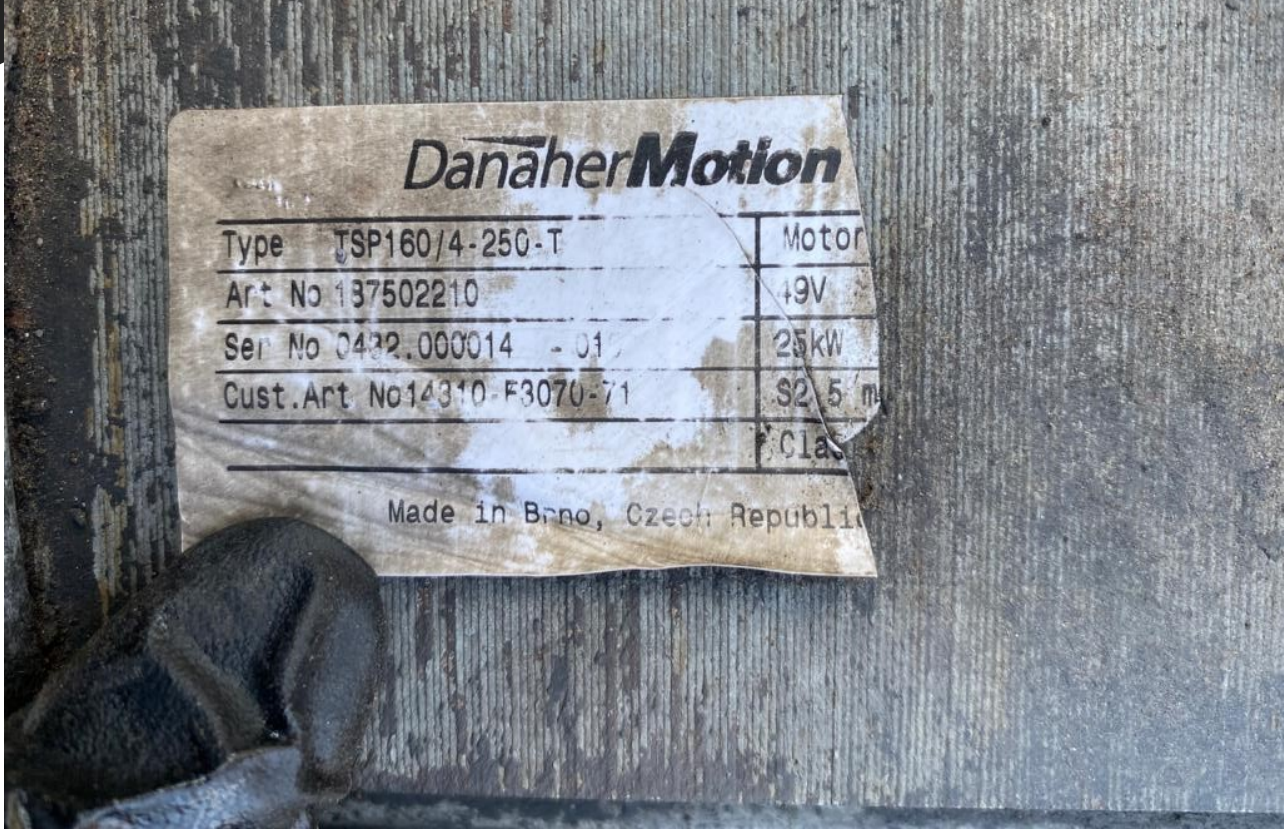

SC Stivuitoare-Lize SRL

Telefon: 0040 744 136 717

Email: office@stivuitoare-lize.ro

Website: <http://stivuitoare-lize.ro/>

Comuna Corunca, Str. Principala, nr. 412-413, judet Mures, Romania

Motor electric Danaher-Motion stivuitor 43V, 250A, 13.5kw SN: 141755410 (275, 440)

Solutions by
DANAHER
MOTION

Type TSP132/4-180-T	Motor 3~ 60Hz
Art No 141755410	ASV 1765rpm
Ser. No .402568 - 006	13.5kW 250A
Cust. Art No14310-F1130-71-A	92.5mm
	Class F Enc 1 IP 20

produced 08/2008
Made in Brno, Czech Republic

275

WEG
MOTOR
TYPE
S
1.5 kW
230V
50 Hz
14.5 A
1400 RPM
IP54
DIP 18

— SPECIFICATIONS —

Total length (mm)	322	Cooling fan	none
Length of the armature housing (mm)	168	Minimum voltage U1 (V)	43
Diameter of the armature housing (mm)	220	Current (ampere) (A)	250
Number of terminal clamps	3	Revolutions/Minute (tr/min)	1765
Front flange	YES	Power (kW)	13.5
Type shaft front	D	Motor type	pump motor
Type shaft rear	0	Frequency (Hz)	60
Number of plugs	2	Sort of electric motor	multi-phase alternating current motor

Motor electric Danaher-Motion stivuator SN: 141755410 cod intern 275, 440 Se emite factura Pre?: 3900
€ fara TVA

SPECIFICATIONS

Total length (mm)	322	Cooling fan	none
Length of the armature housing (mm)	168	Minimum voltage U1 [V]	43
Diameter of the armature housing (mm)	220	Current (ampere) [A]	250
Number of terminal clamps	3	Revolutions/Minute (tr/min)	1765
Front flange	YES	Power (kW)	13.5
Type shaft front	D	Motor type	pump motor
Type shaft rear	0	Frequency (Hz)	60
Number of plugs	2	Sort of electric motor	multi-phase alternating current motor