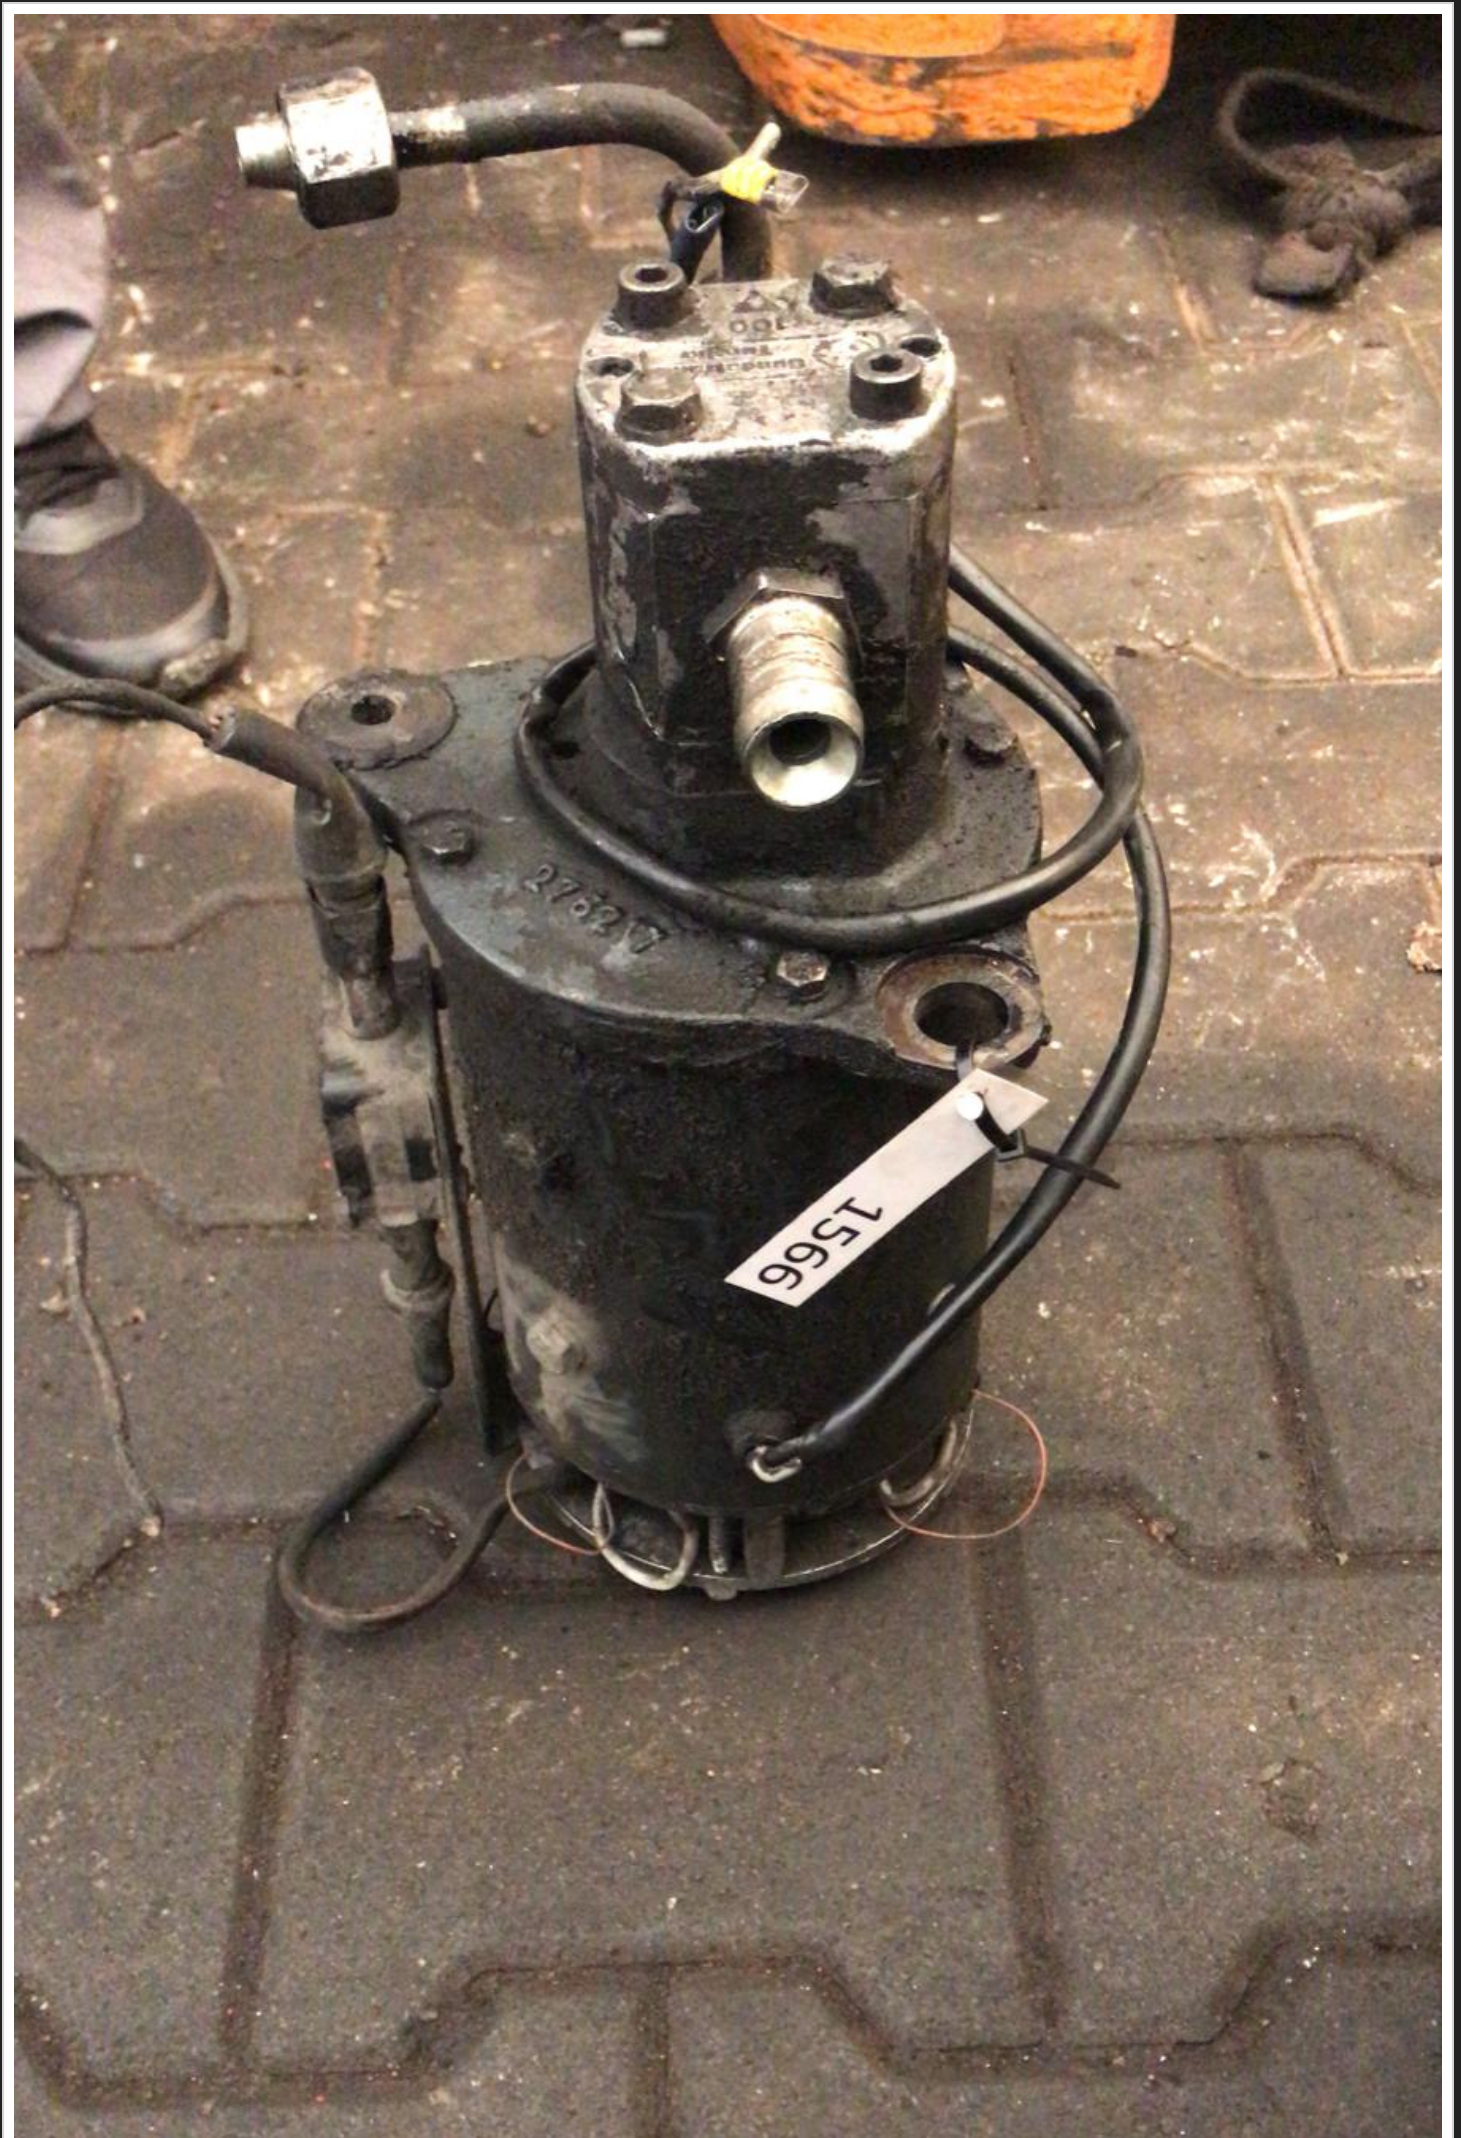

## Motor electric stivuitor Still 80V, 35A, 2kw SN: 375608 (1566)

2716217

Motor e

emite

factura

— SPECIFICATIONS —

Total length (mm)	260	Revolutions/Minute (tr/min)	2400
Length of the armature housing (mm)	163	Power (kW)	2
Diameter of the armature housing (mm)	134	Motor type	pump motor
Front flange	NO	CE	YES
Type shaft front	A	Type	DC coil field
Number of plugs	3	Intermittent operation S3 [%]	15
Cooling fan	none	Sort of electric motor	direct current
Minimum voltage U1 [V]	80		