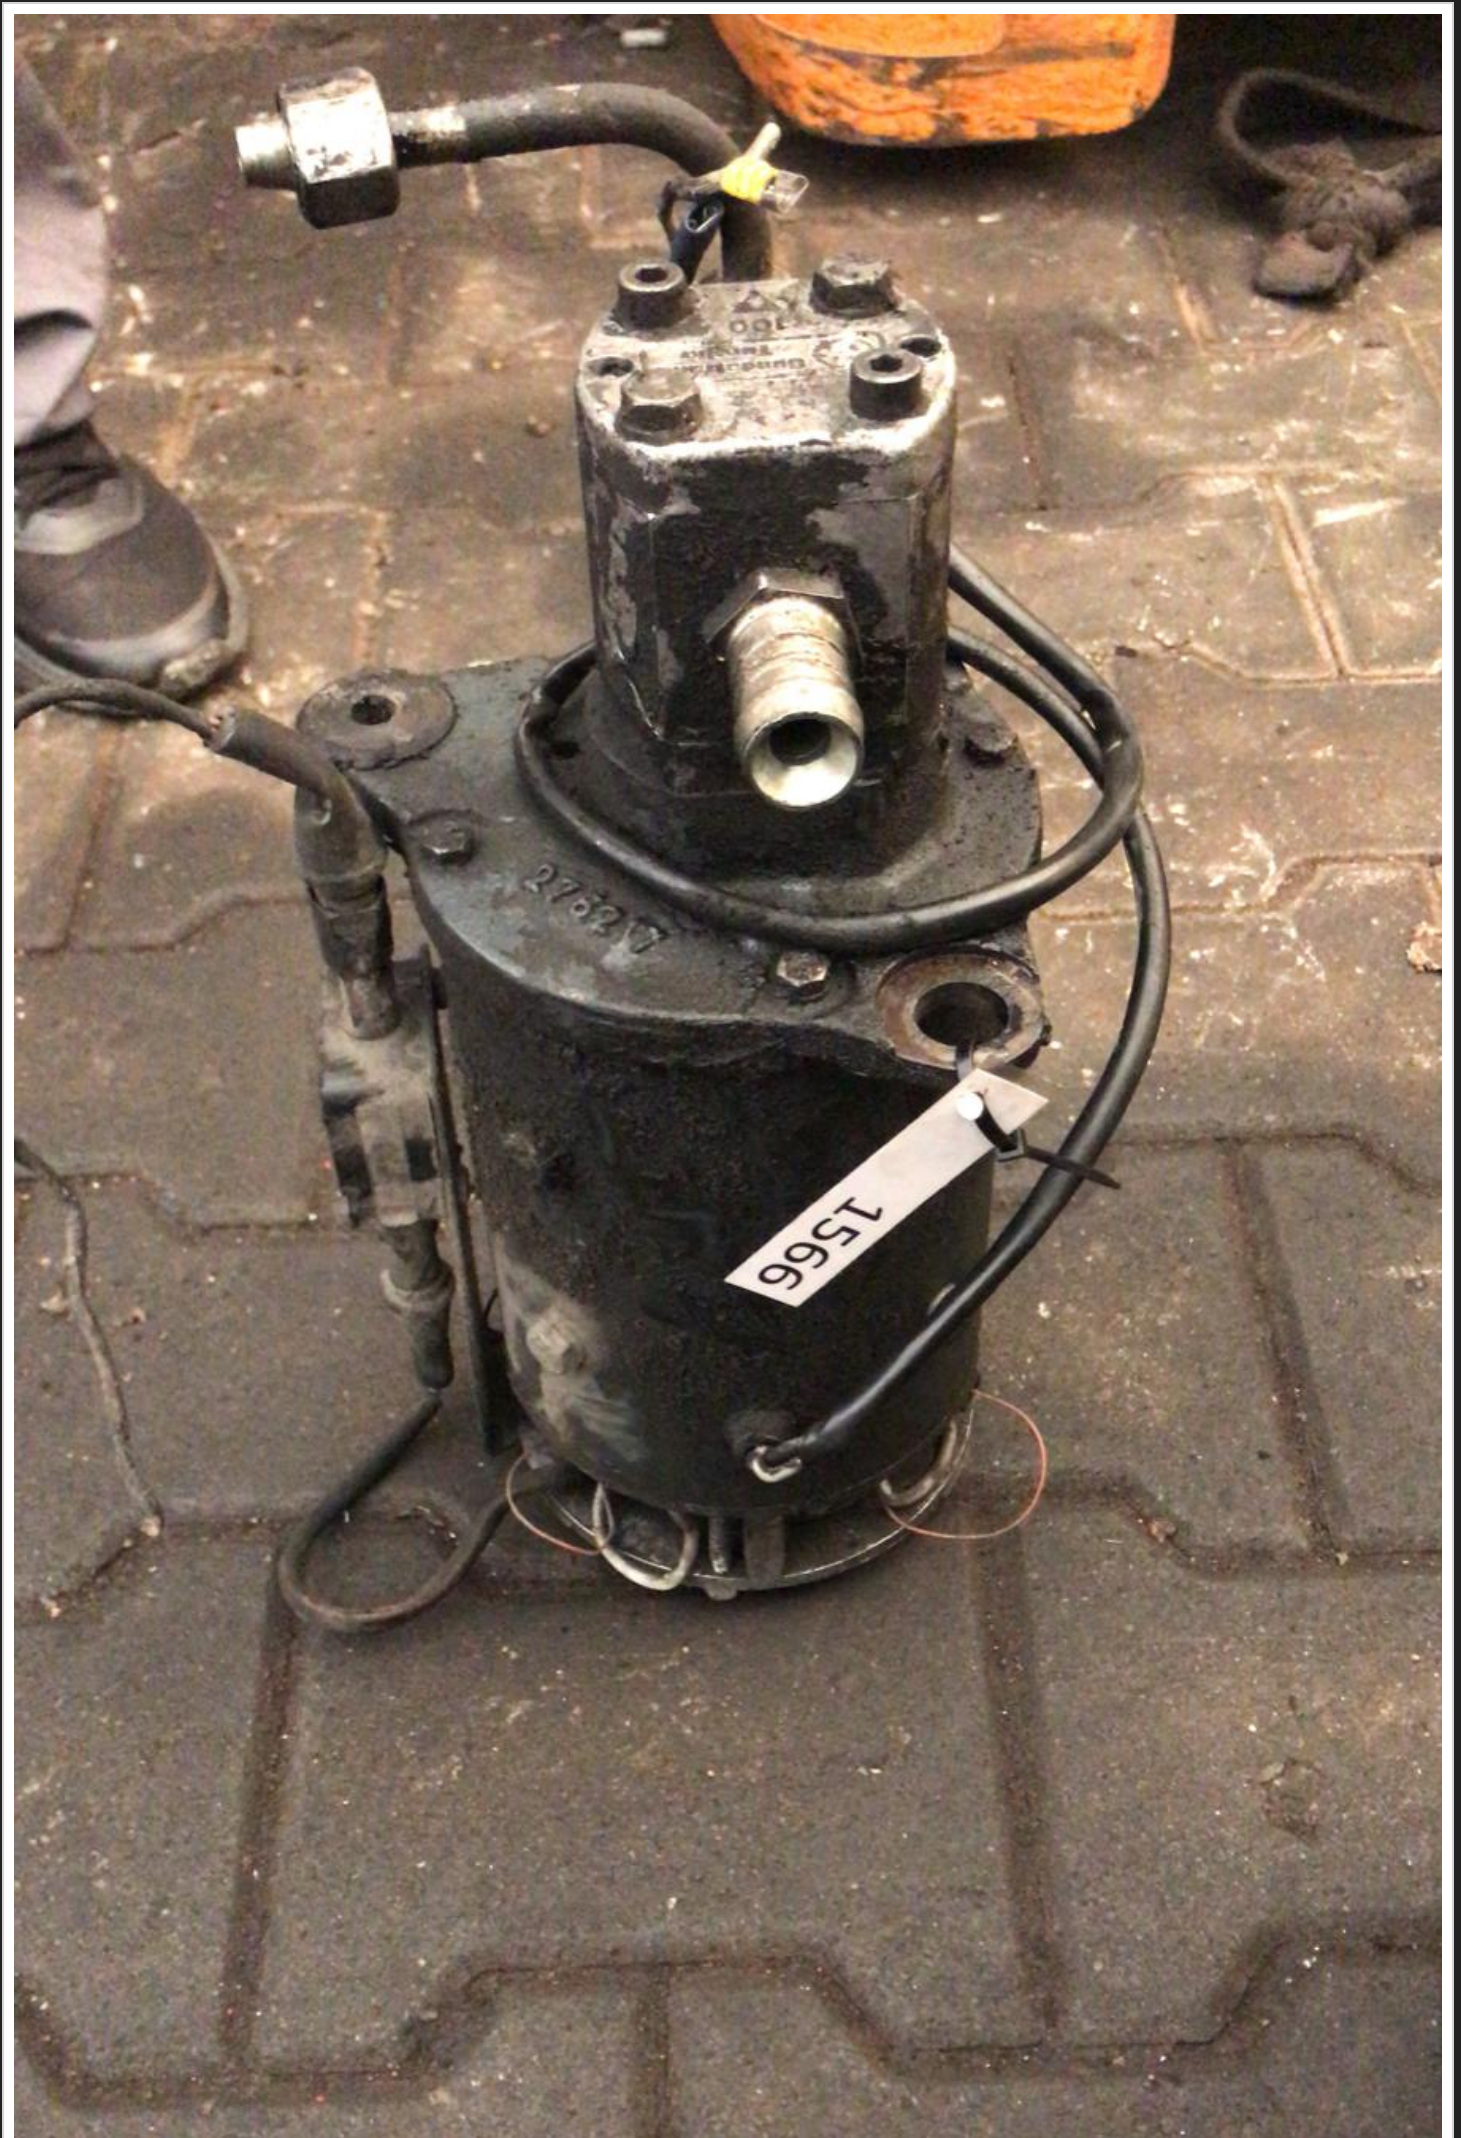

SC Stivuitoare-Lize SRL

Telefon: 0040 744 136 717

Email: office@stivuitoare-lize.ro

Website: <http://stivuitoare-lize.ro/>

Comuna Corunca, Str. Principala, nr. 412-413, judet Mures, Romania

Motor electric stivuator Still 80V, 35A, 2kw SN: 375608 (1566)

1566

2716217

Motor e

emite

factura

— SPECIFICATIONS —

Total length (mm)	260	Revolutions/Minute (tr/min)	2400
Length of the armature housing (mm)	163	Power (kW)	2
Diameter of the armature housing (mm)	134	Motor type	pump motor
Front flange	NO	CE	YES
Type shaft front	A	Type	DC coil field
Number of plugs	3	Intermittent operation S3 [%]	15
Cooling fan	none	Sort of electric motor	direct current
Minimum voltage U1 [V]	80		