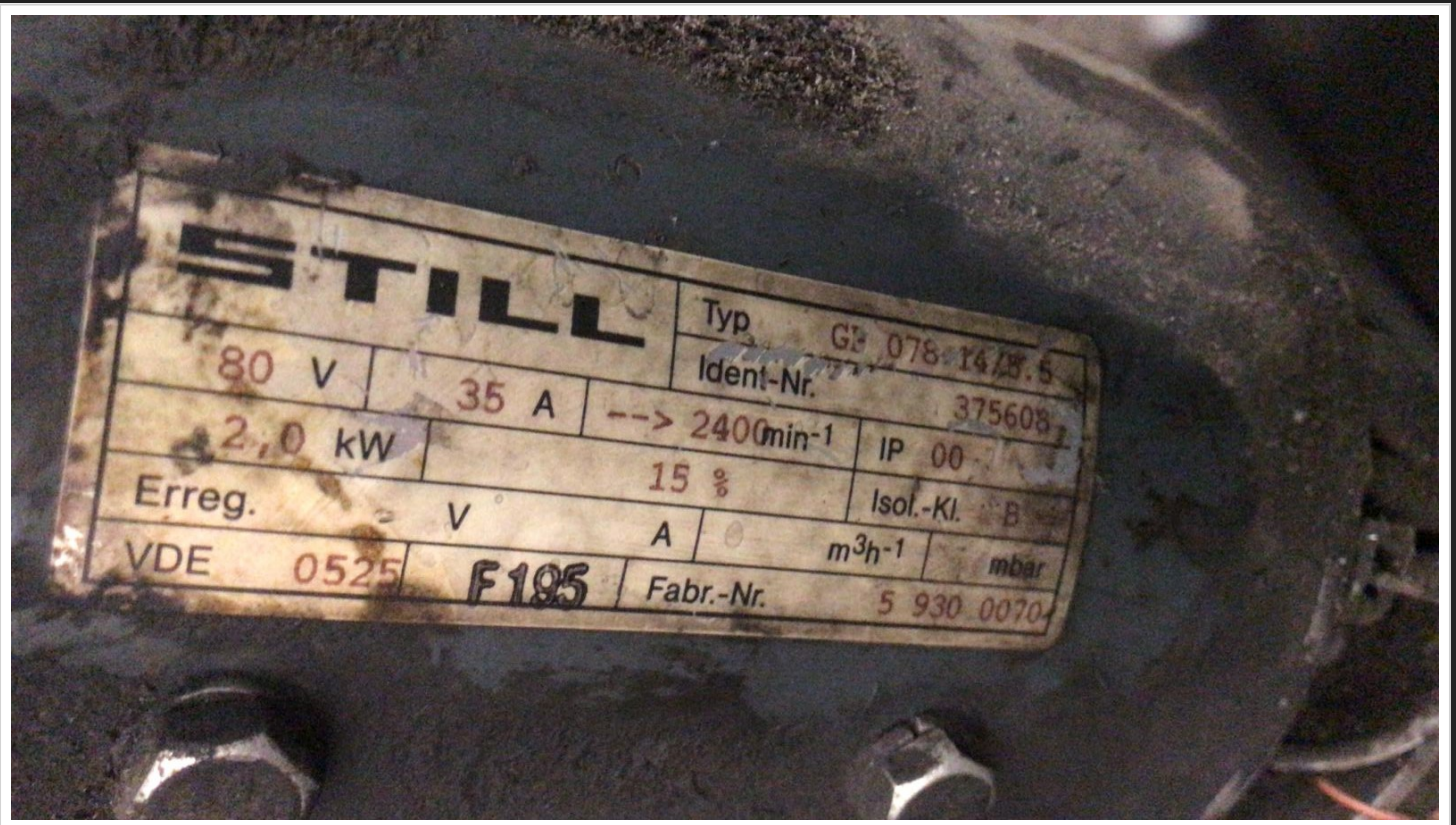

SC Stivuitoare-Lize SRL

Telefon: 0040 744 136 717

Email: office@stivuitoare-lize.ro

Website: <http://stivuitoare-lize.ro/>

Comuna Corunca, Str. Principala, nr. 412-413, judet Mures, Romania

Motor electric stivuator Still 80V, 35A, 2kw SN: 375608 (1566)

1566

2716217

Motor e

emite

factura

— SPECIFICATIONS —

Total length (mm)	260	Revolutions/Minute (tr/min)	2400
Length of the armature housing (mm)	163	Power (kW)	2
Diameter of the armature housing (mm)	134	Motor type	pump motor
Front flange	NO	CE	YES
Type shaft front	A	Type	DC coil field
Number of plugs	3	Intermittent operation S3 [%]	15
Cooling fan	none	Sort of electric motor	direct current
Minimum voltage U1 [V]	80		