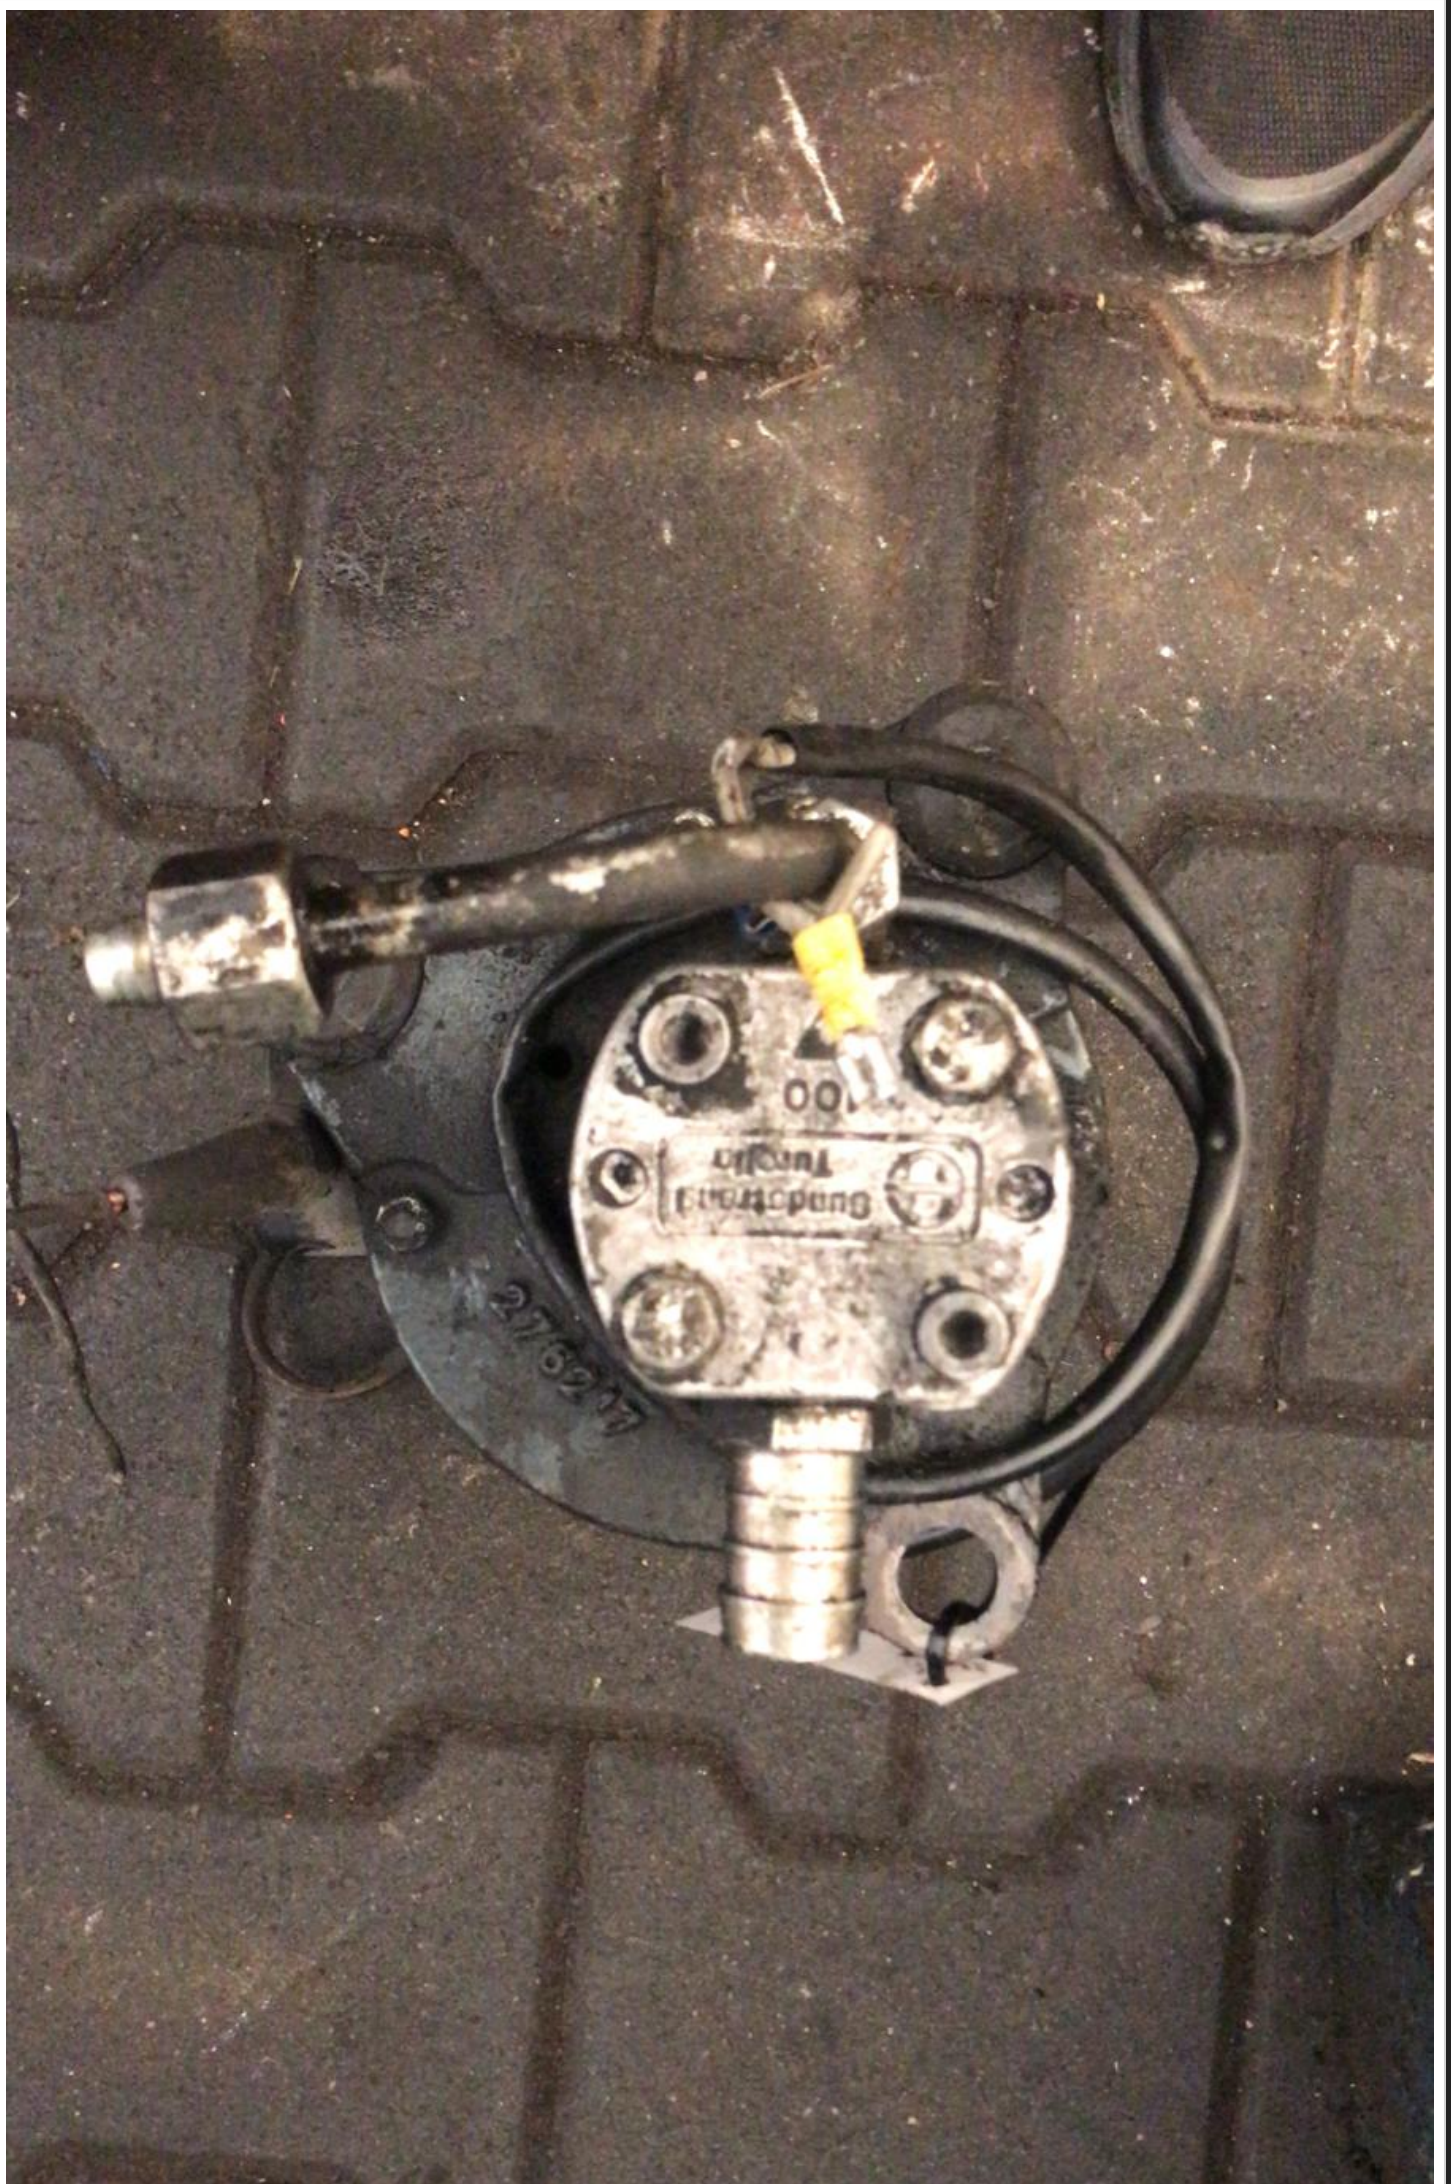

SC Stivuitoare-Lize SRL

Telefon: 0040 744 136 717

Email: office@stivuitoare-lize.ro

Website: <http://stivuitoare-lize.ro/>

Comuna Corunca, Str. Principala, nr. 412-413, judet Mures, Romania

Motor electric stivuator Still 80V, 35A, 2kw SN: 375608 (1566)

1566

2716217

Motor e

emite

factura

— SPECIFICATIONS —

Total length (mm)	260	Revolutions/Minute (tr/min)	2400
Length of the armature housing (mm)	163	Power (kW)	2
Diameter of the armature housing (mm)	134	Motor type	pump motor
Front flange	NO	CE	YES
Type shaft front	A	Type	DC coil field
Number of plugs	3	Intermittent operation S3 [%]	15
Cooling fan	none	Sort of electric motor	direct current
Minimum voltage U1 [V]	80		