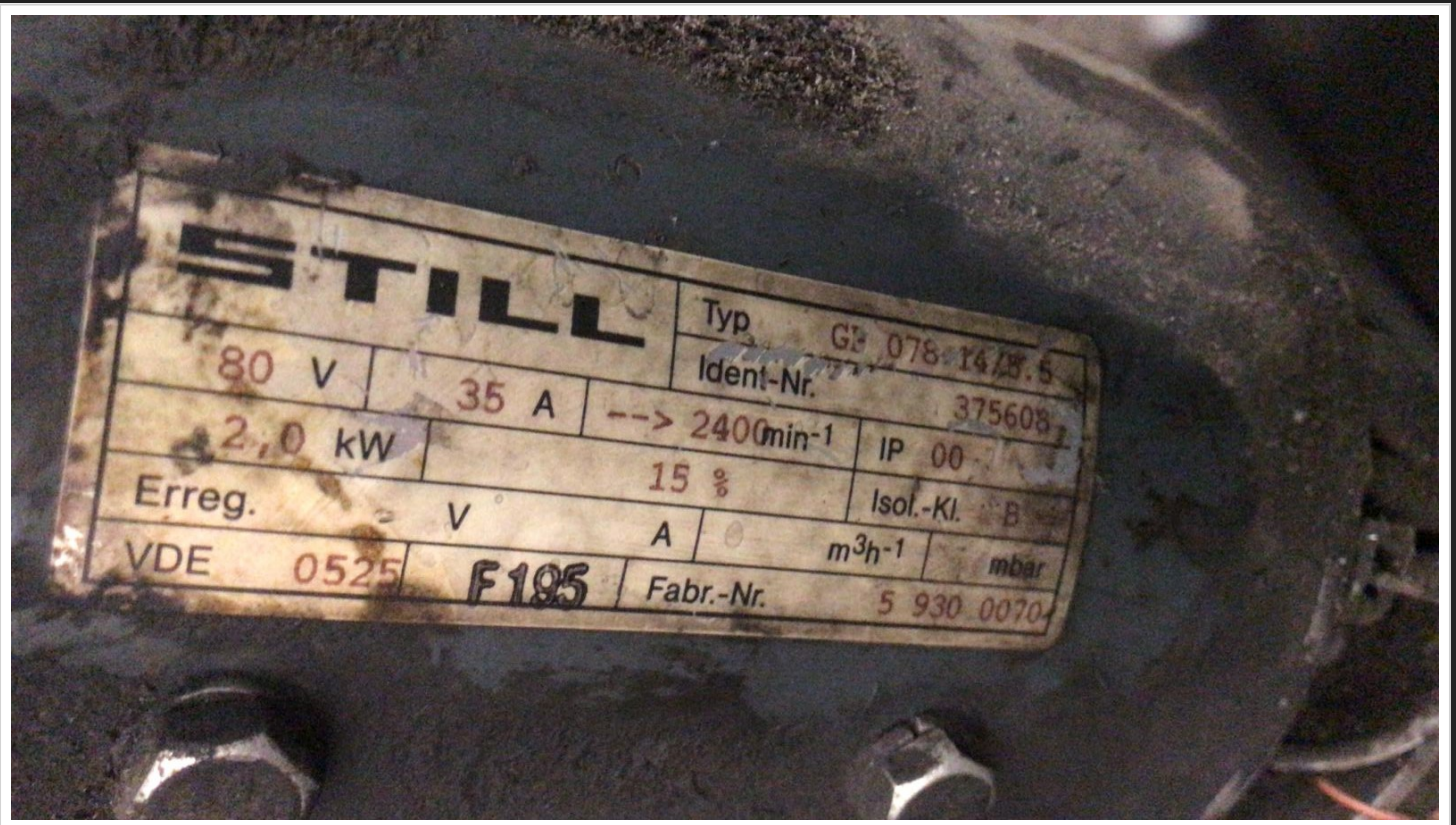

## Motor electric stivuitor Still 80V, 35A, 2kw SN: 375608 (1566)

2716217

Motor e

emite

factura

— SPECIFICATIONS —

Total length (mm)	260	Revolutions/Minute (tr/min)	2400
Length of the armature housing (mm)	163	Power (kW)	2
Diameter of the armature housing (mm)	134	Motor type	pump motor
Front flange	NO	CE	YES
Type shaft front	A	Type	DC coil field
Number of plugs	3	Intermittent operation S3 [%]	15
Cooling fan	none	Sort of electric motor	direct current
Minimum voltage U1 [V]	80		