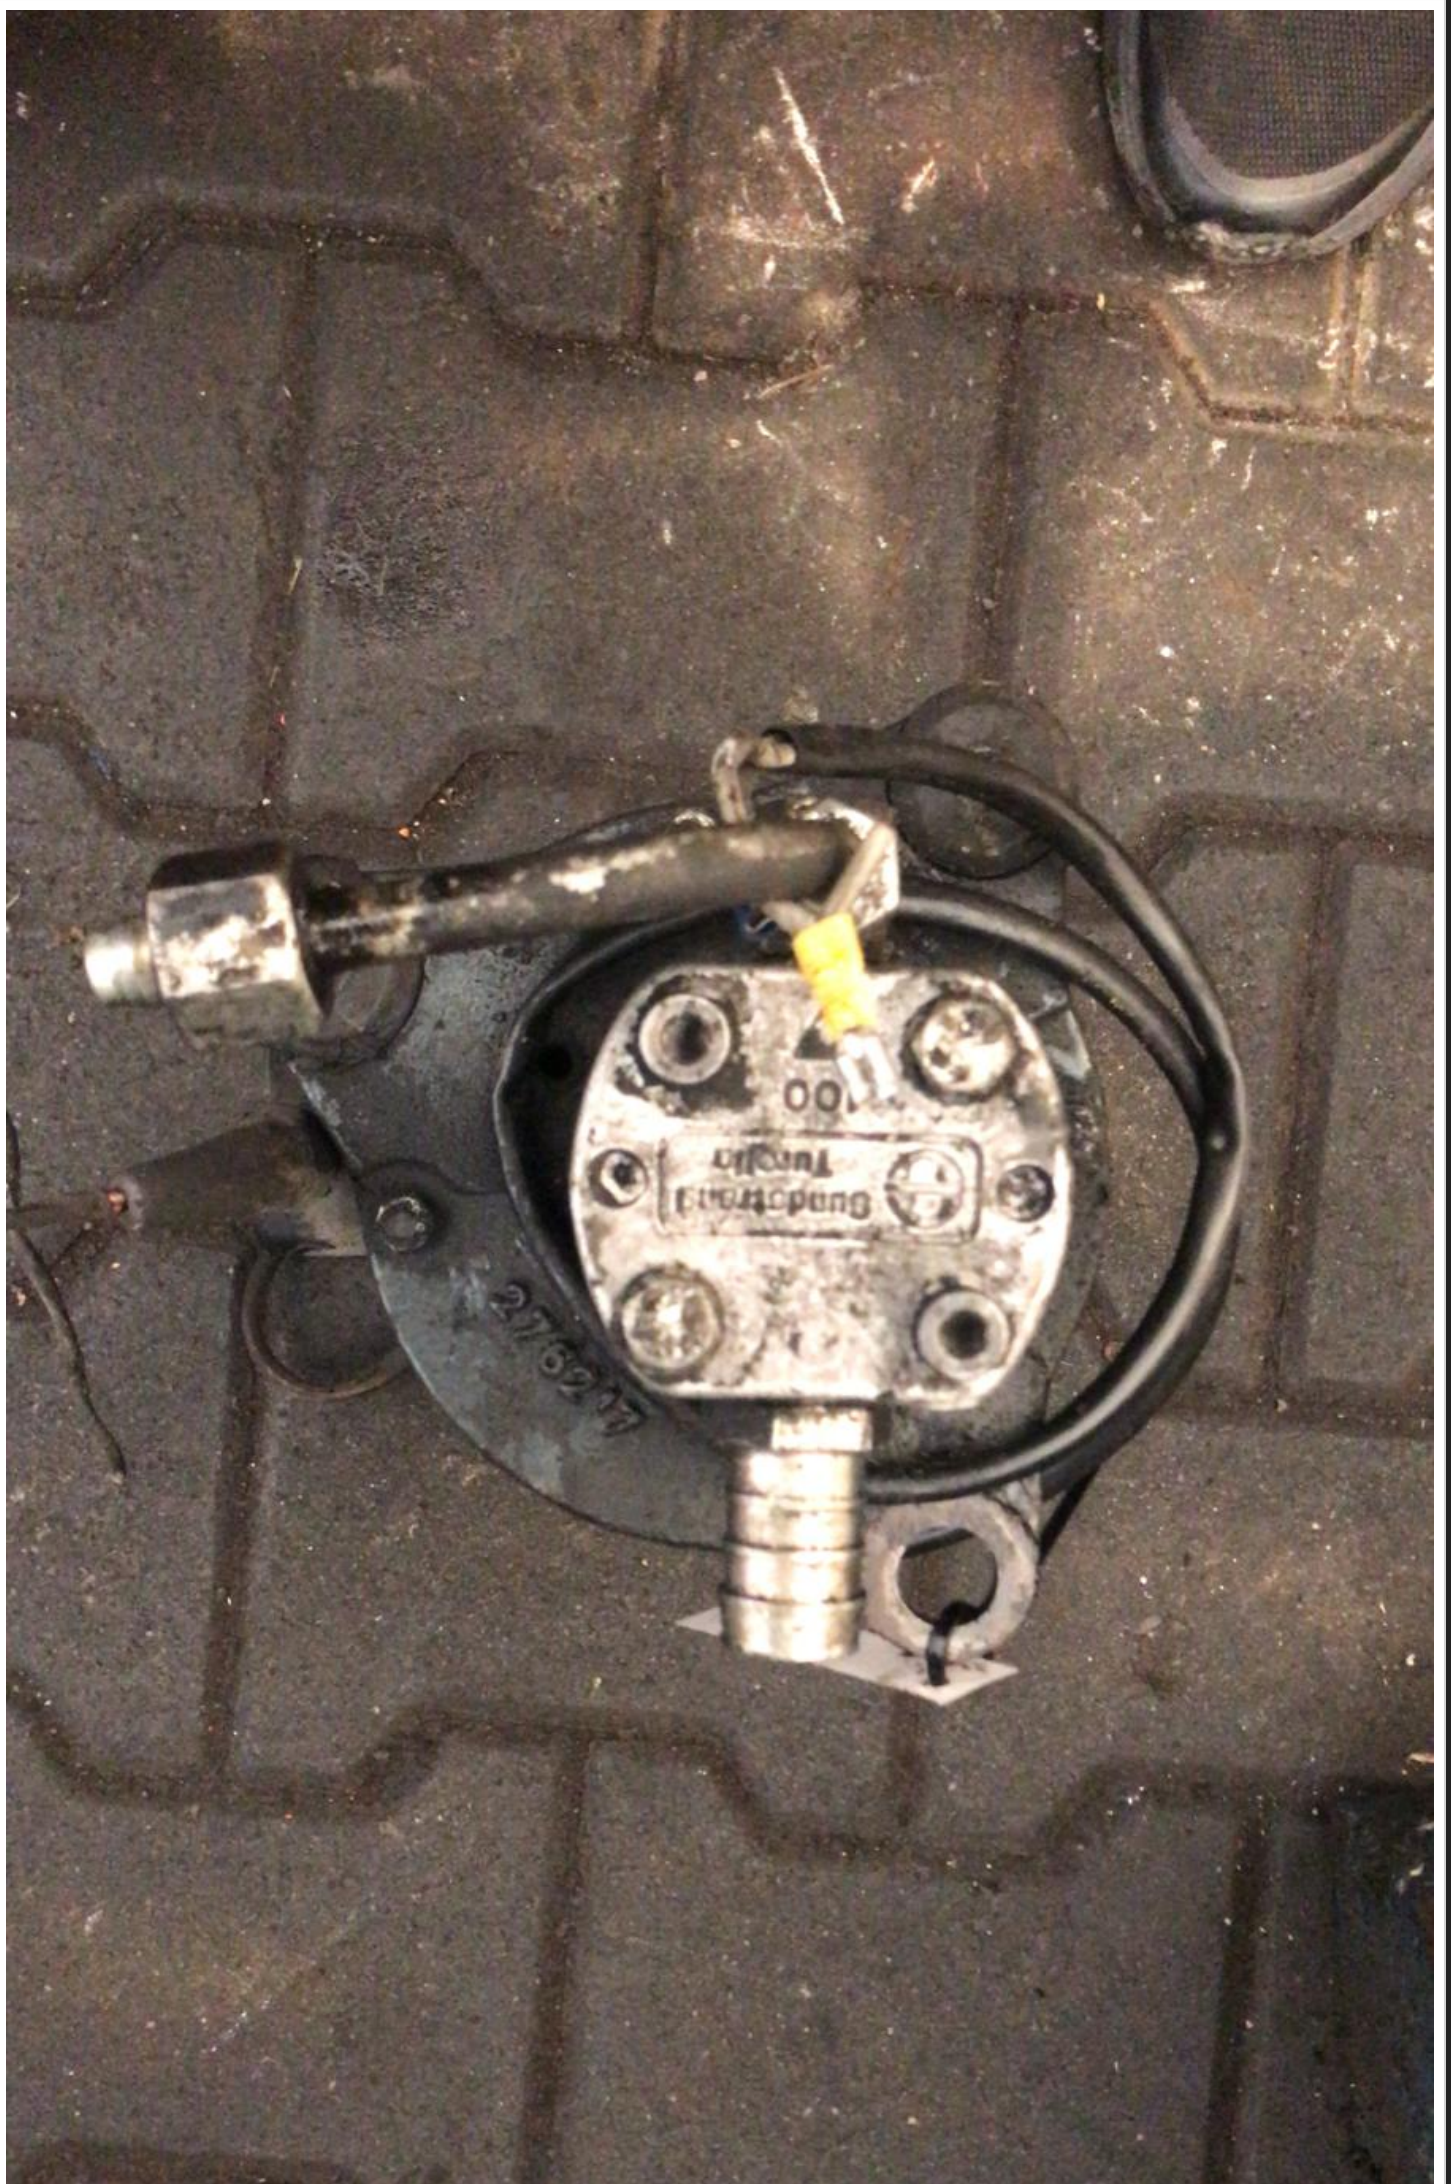

## Motor electric stivuitor Still 80V, 35A, 2kw SN: 375608 (1566)

2716217

Motor e

emite

factura

— SPECIFICATIONS —

Total length (mm)	260	Revolutions/Minute (tr/min)	2400
Length of the armature housing (mm)	163	Power (kW)	2
Diameter of the armature housing (mm)	134	Motor type	pump motor
Front flange	NO	CE	YES
Type shaft front	A	Type	DC coil field
Number of plugs	3	Intermittent operation S3 [%]	15
Cooling fan	none	Sort of electric motor	direct current
Minimum voltage U1 [V]	80		