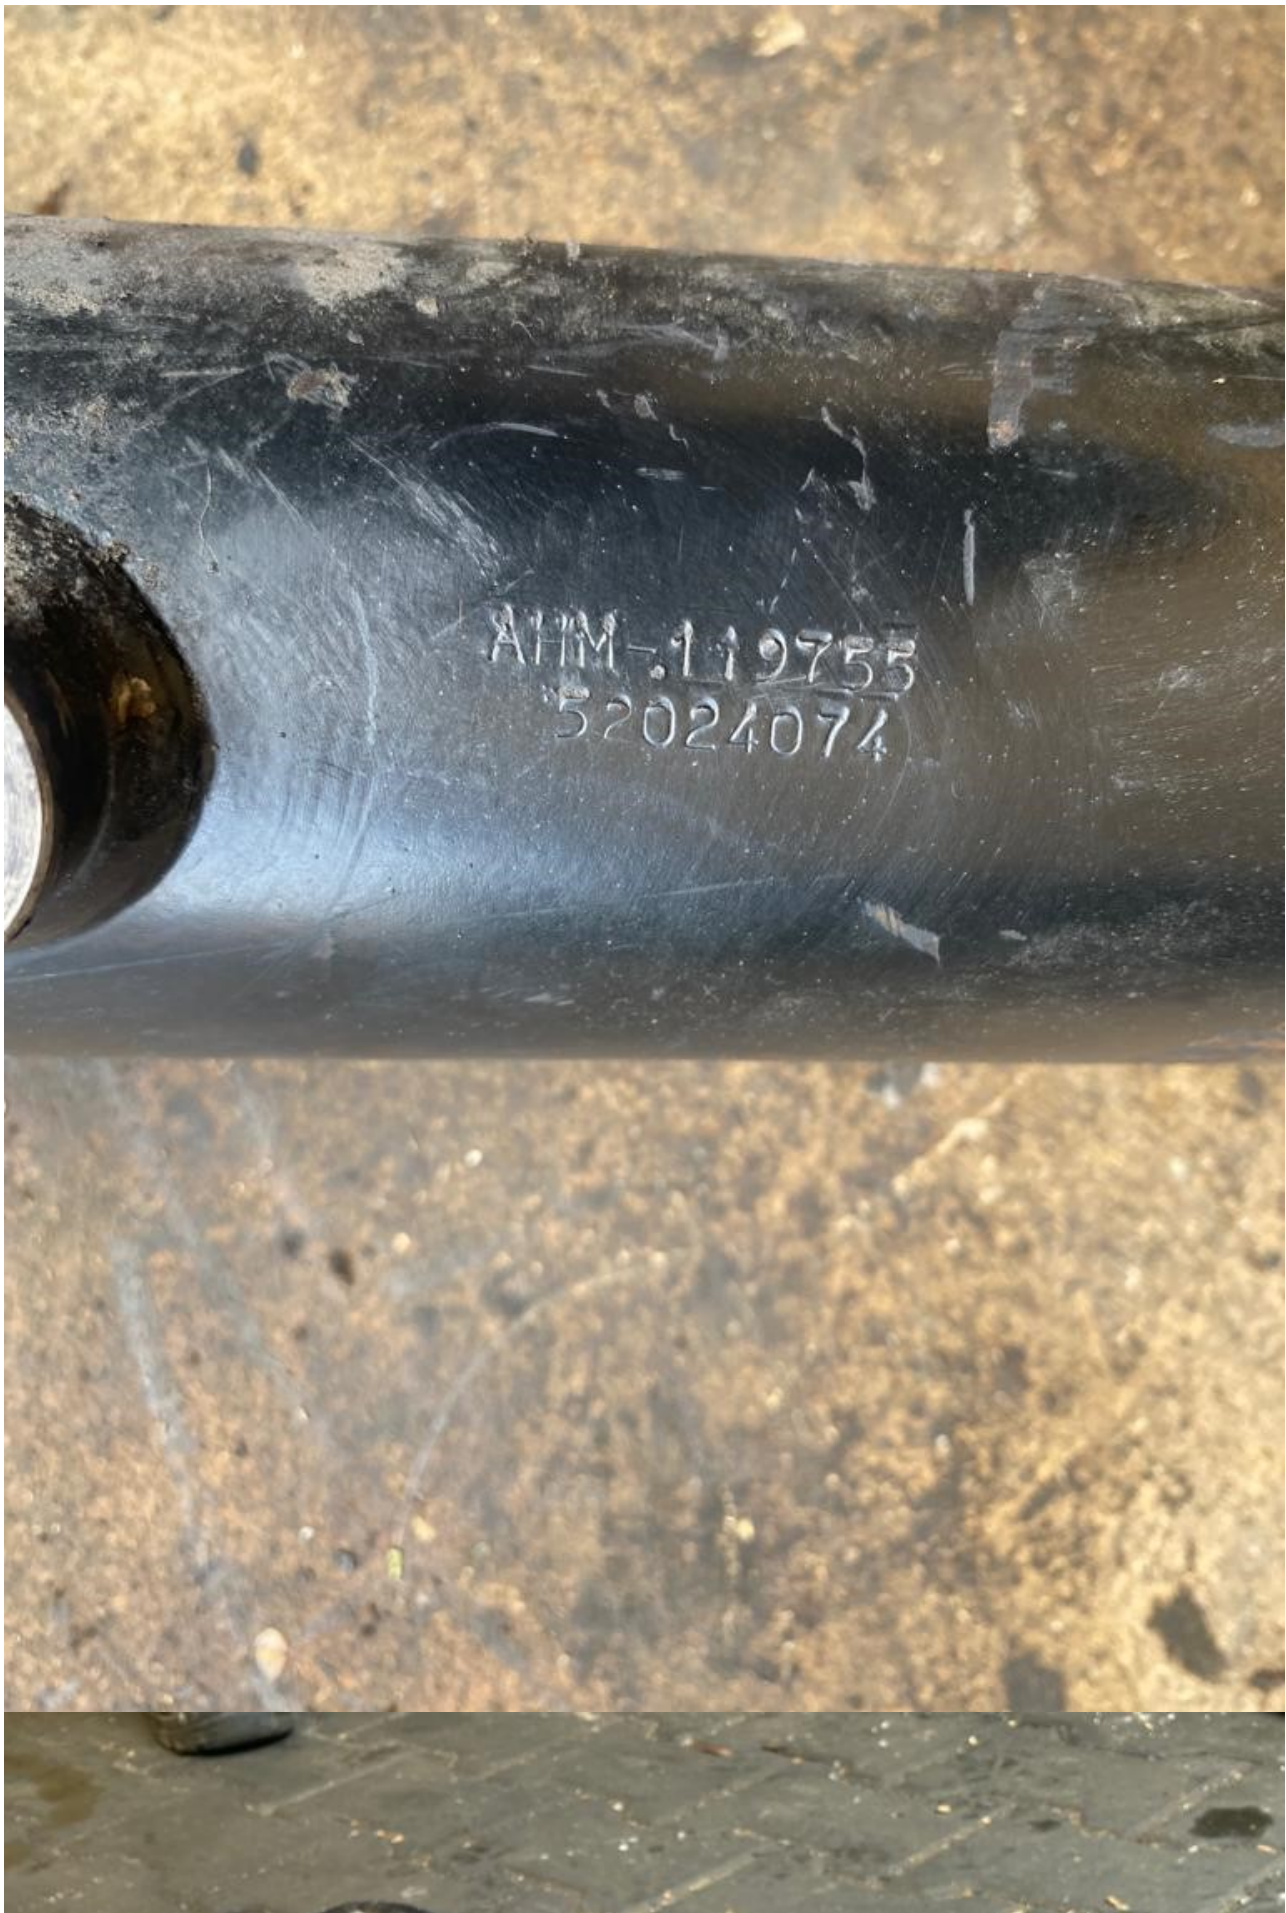

Cilind - SPECIFICATIONS

Type of Cylinder	tilt cylinder or double-acting
Type of Base	type T
Diameter D2 (mm)	35
Length L2 (mm)	30
Type of Tube	inner thread
Diameter D3 (mm)	77

Type of Piston Shaft	piston head-outer thread
Diameter D4 (mm)	32
Type of Thread Ta3	M26
Length L5 (mm)	460
Stroke Piston Shaft (mm)	100

TVA