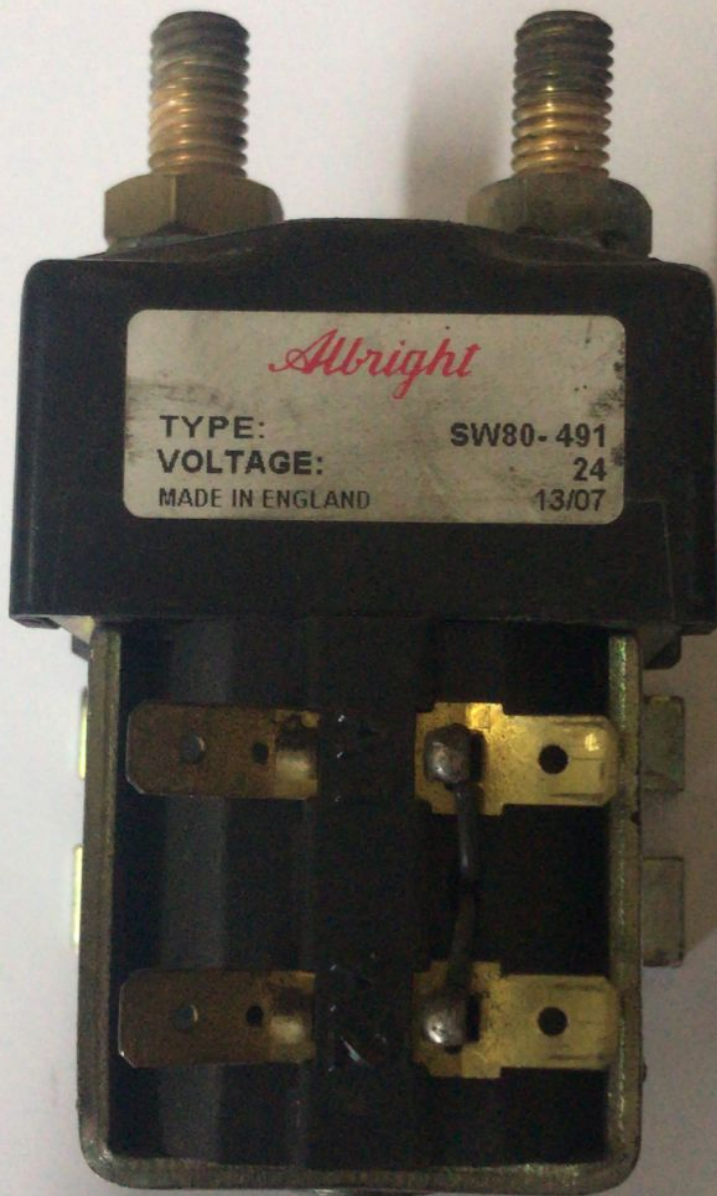

Albright

TYPE:

SW80-491

VOLTAGE:

24

MADE IN ENGLAND

13/07

1112

Albright

TYPE: SW80-491
VOLTAGE: 24
MADE IN ENGLAND 13/07

0000 976 35 45
Finde
14V — 408

1112

Contactor Albright stivuator Linde 24V Cod intern: 1112 Se emite factura Pret: 50€ fara TVA

Albright
TYPE: SW80-491
VOLTAGE: 24
MADE IN ENGLAND 13/07