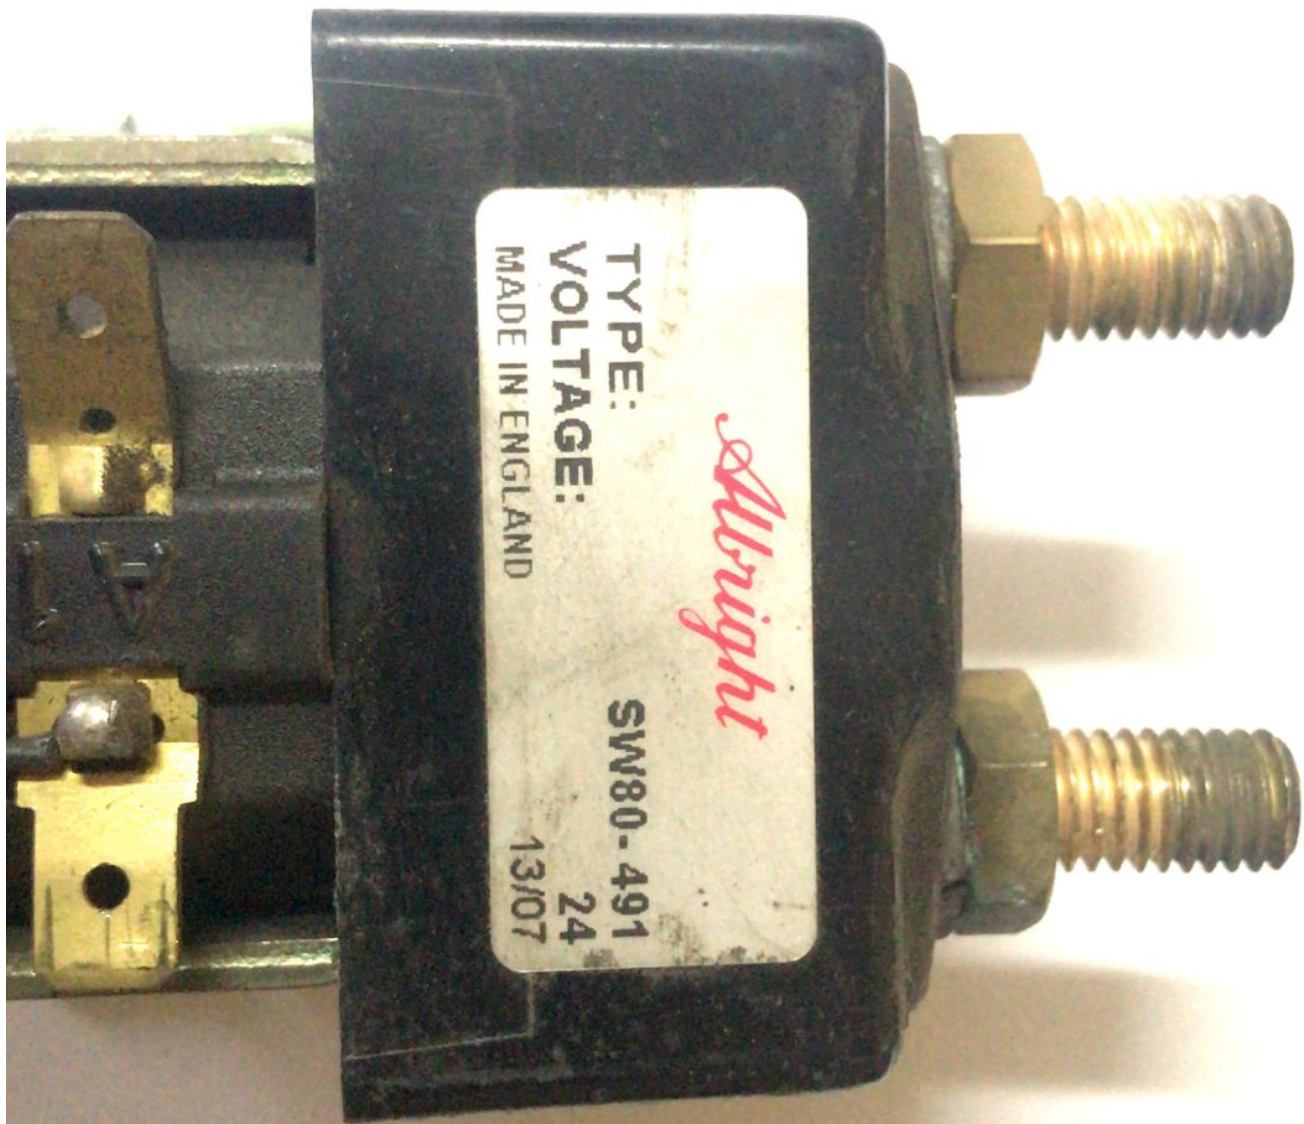

Albright

TYPE:

SW80-491

VOLTAGE:

24

MADE IN ENGLAND

13/07

1112

Albright

TYPE: SW80-491
VOLTAGE: 24
MADE IN ENGLAND 13/07

0000 976 35 45
Finde
14V — 408

1112

Contactor Albright stivuator Linde 24V Cod intern: 1112 Se emite factura Pret: 50€ fara TVA

Albright
TYPE: SW80-491
VOLTAGE: 24
MADE IN ENGLAND 13/07