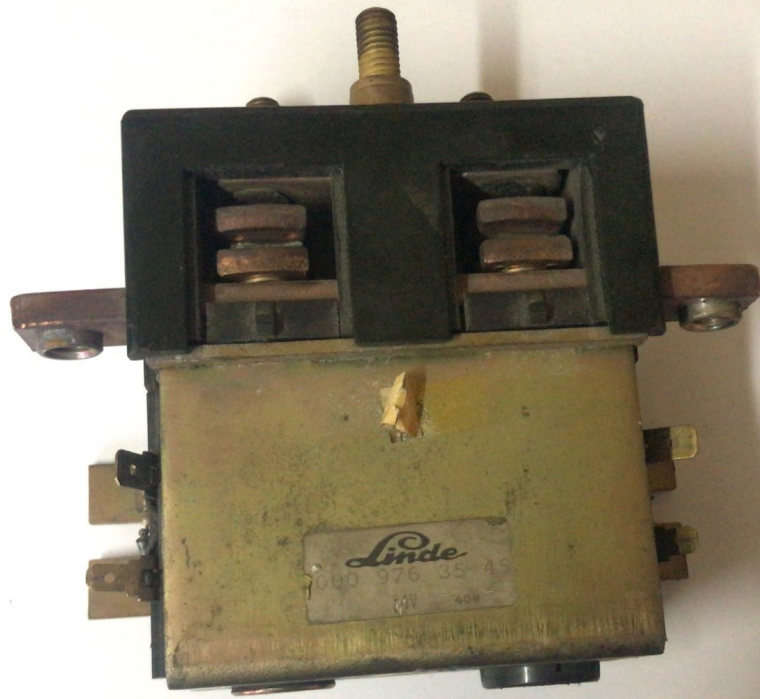

Albright

TYPE:

SW80-491

VOLTAGE:

24

MADE IN ENGLAND

13/07

1112

Albright
TYPE: SW80-491
VOLTAGE: 24
MADE IN ENGLAND 13/07

0000 976 35 45
Finde
14V — 408

1112

Contactor Albright stivuator Linde 24V Cod intern: 1112 Se emite factura Pret: 50€ fara TVA

SC Stivuitoare-Lize SRL