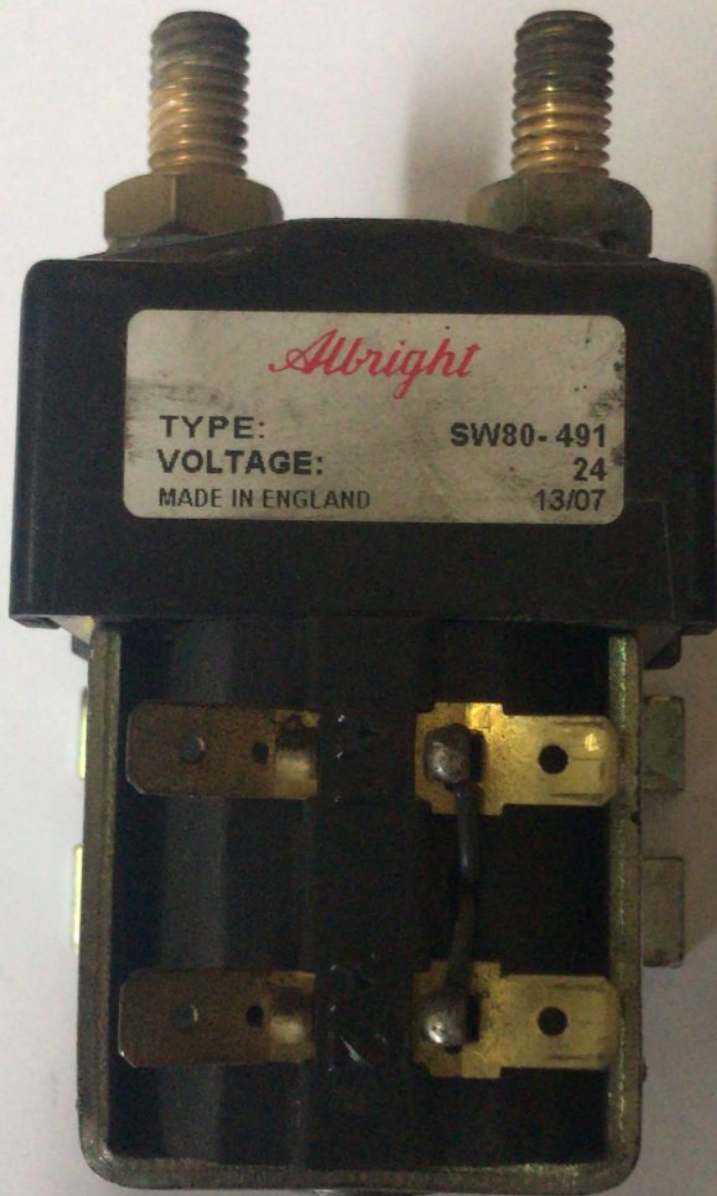

Albright

TYPE:

SW80-491

VOLTAGE:

24

MADE IN ENGLAND

13/07

1112

Albright
TYPE: SW80-491
VOLTAGE: 24
MADE IN ENGLAND 13/07

0000 976 35 45
Finde
14V — 408

1112

Contactor Albright stivuator Linde 24V Cod intern: 1112 Se emite factura Pret: 50€ fara TVA

SC Stivuitoare-Lize SRL