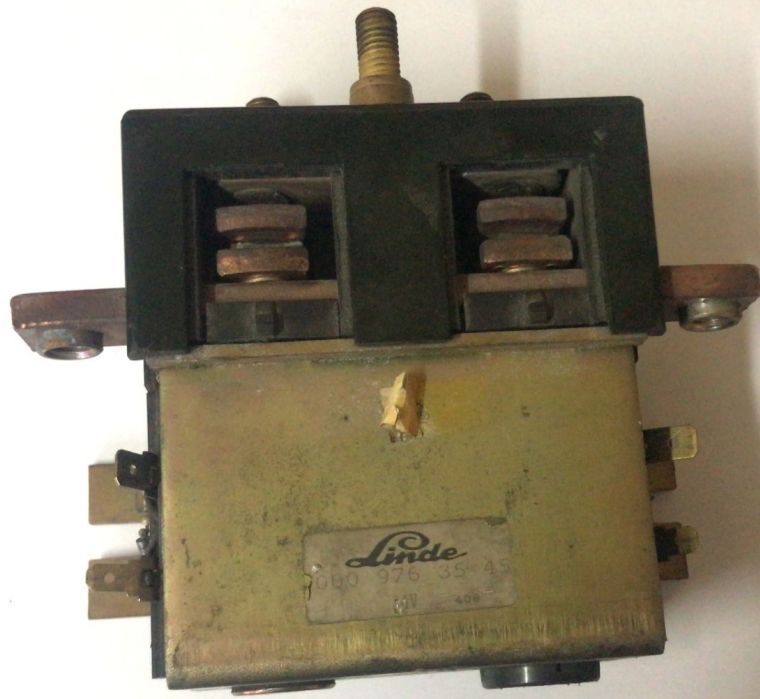

Albright

TYPE:

SW80-491

VOLTAGE:

24

MADE IN ENGLAND

13/07

1112

Albright

TYPE: SW80-491
VOLTAGE: 24
MADE IN ENGLAND 13/07

0000 976 35 45
Finde
14V — 408

1112

Contactor Albright stivuator Linde 24V Cod intern: 1112 Se emite factura Pret: 50€ fara TVA

Albright
TYPE: SW80-491
VOLTAGE: 24
MADE IN ENGLAND 13/07