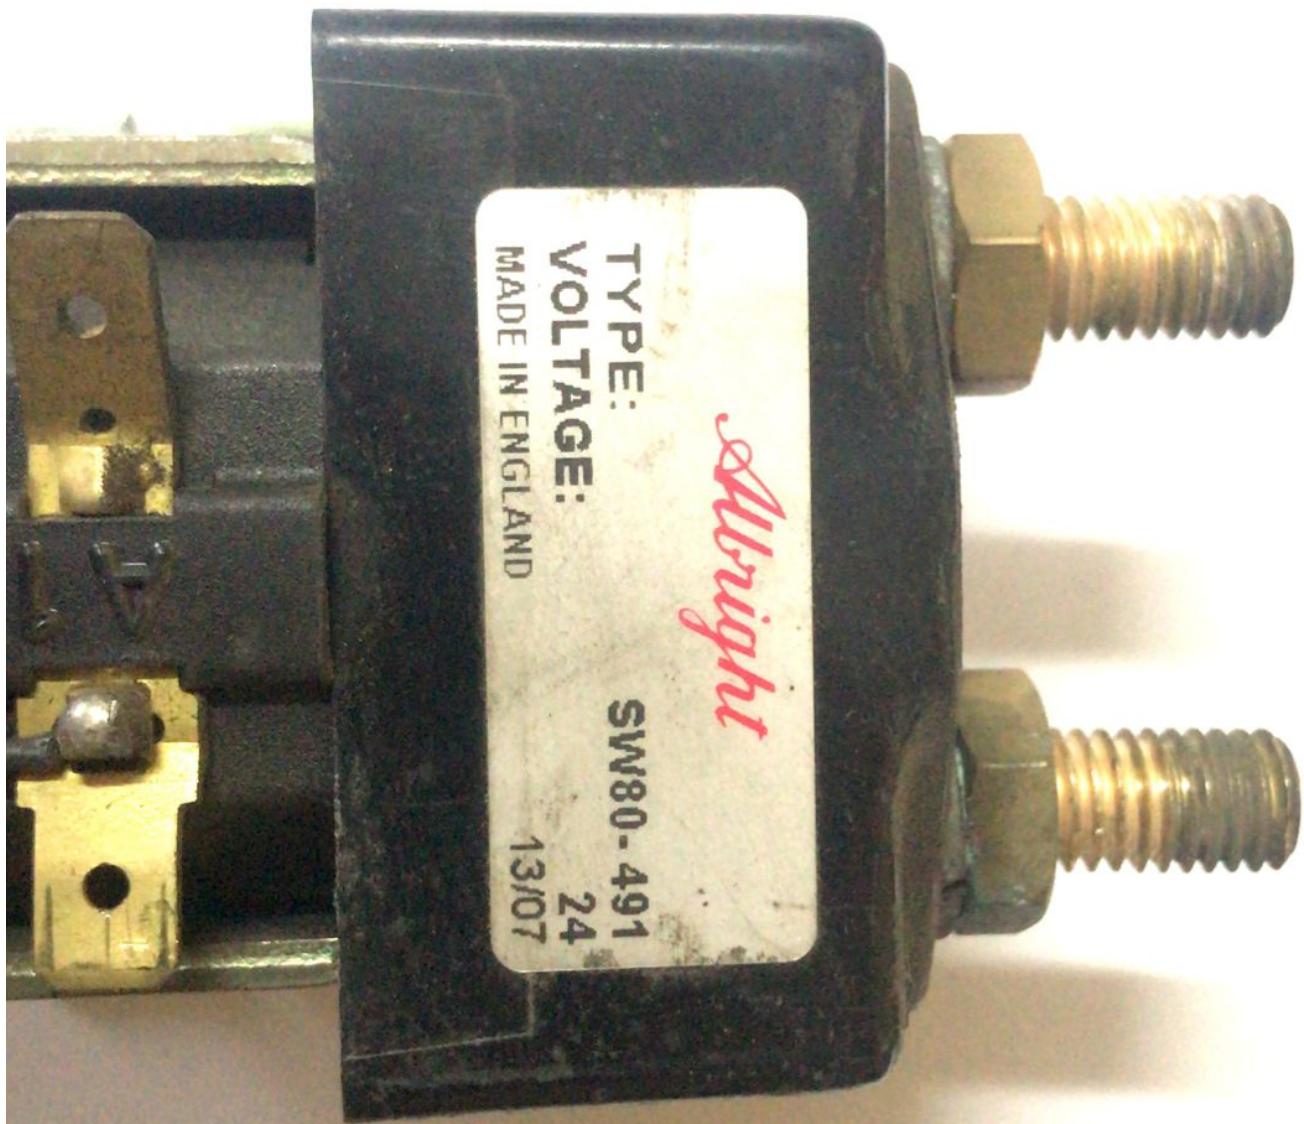

Albright

TYPE:

SW80-491

VOLTAGE:

24

MADE IN ENGLAND

13/07

1112

Albright
TYPE: SW80-491
VOLTAGE: 24
MADE IN ENGLAND 13/07

0000 976 35 45
Finde
14V — 408

1112

Contactor Albright stivuator Linde 24V Cod intern: 1112 Se emite factura Pret: 50€ fara TVA

SC Stivuitoare-Lize SRL