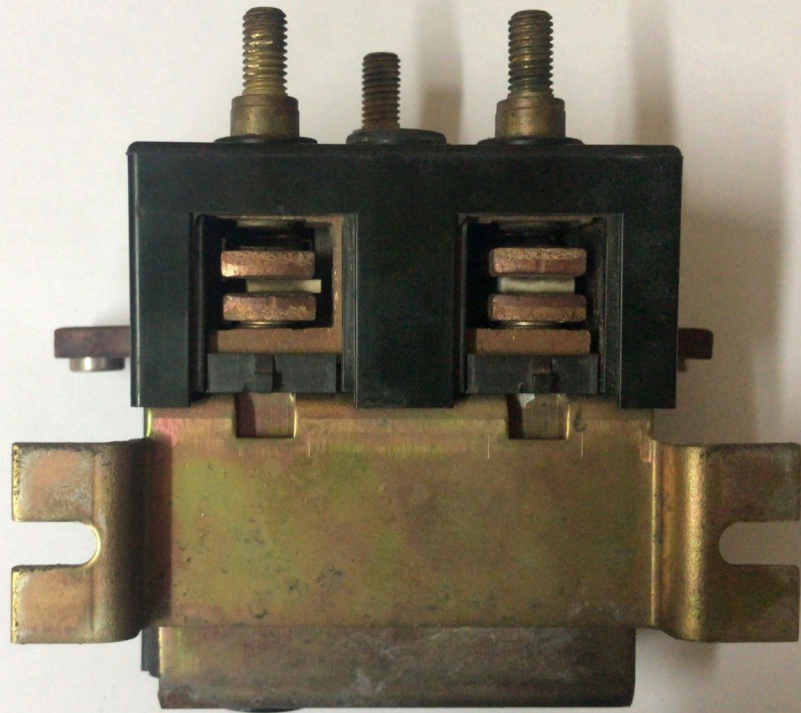

## Contactor stivuitor Linde 24V (1113)

---

1113

This image shows a black rectangular solenoid valve. The top surface features several brass fittings, including two large threaded ports and several smaller circular openings. A white label with the number '1113' is affixed to the front face. On the left side, there is a brass fitting with a threaded hole. The bottom of the valve is partially open, revealing internal brass components, including a central plunger with a small white cross-shaped mark and various electrical contacts.