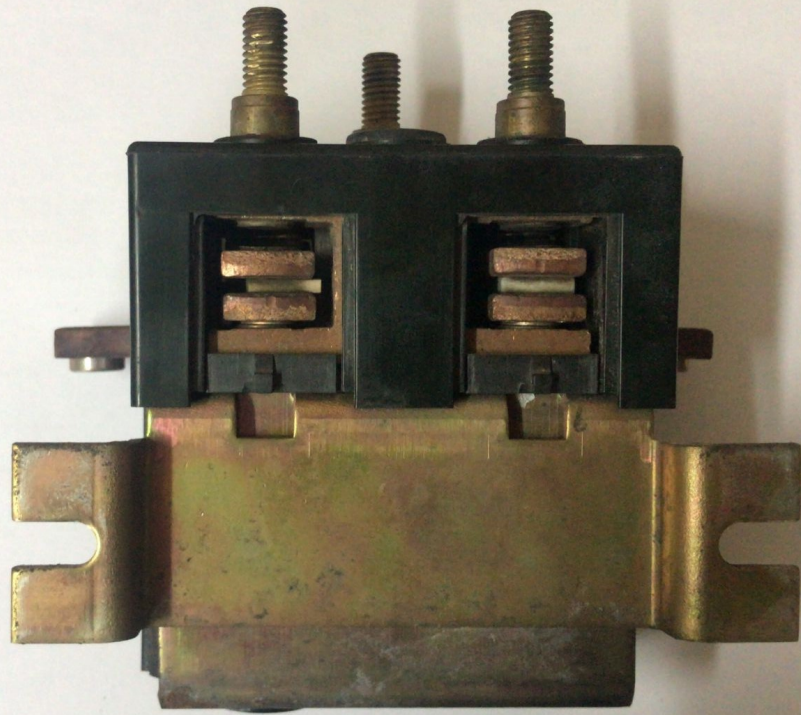

## Contactor stivuitor Linde 24V (1113)

---

1113

The image shows a black rectangular solenoid valve. On top, there are two brass fittings with threaded stems. The front face has a brass fitting on the left and a large brass terminal on the right. The bottom of the valve is open, revealing internal brass components and electrical contacts. A white label with the number '1113' is affixed to the front.

1113

This image shows a black rectangular solenoid valve. The top surface features several brass fittings, including two large threaded ports and several smaller circular openings. A white label with the number '1113' is affixed to the front face. On the left side, there is a brass fitting with a threaded hole. The bottom of the valve is partially open, revealing internal brass components, including a central plunger with a white cross-shaped mark and various electrical contacts. The valve is resting on a white surface.