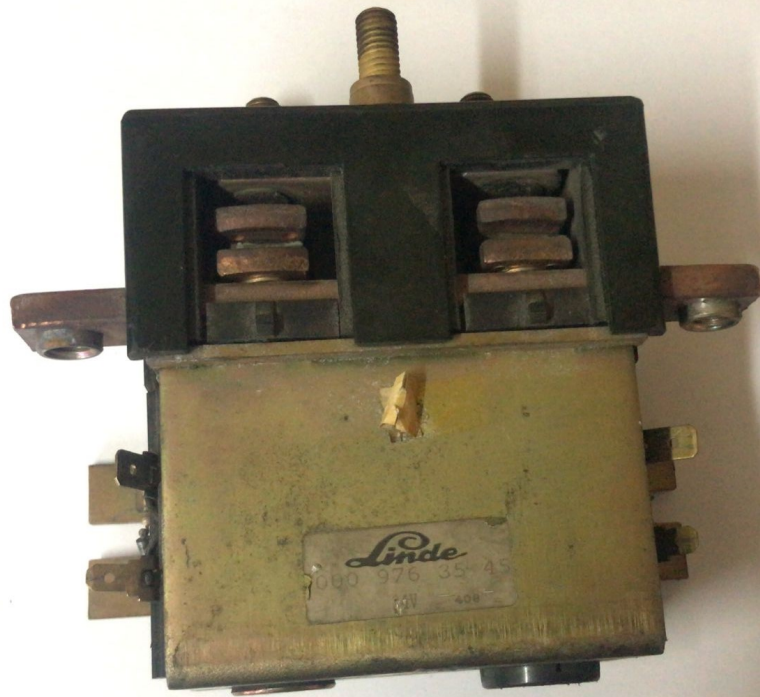

## Contactor stivuitor Linde 24V (1113)

---

1113

The image shows a black rectangular solenoid valve. On top, there are two brass fittings with threaded stems. The front face has a brass fitting on the left and a large brass terminal on the right. The bottom of the valve is open, revealing internal brass components and electrical contacts. A white label with the number '1113' is affixed to the front.

1113

This image shows a black rectangular solenoid valve. The top surface features several brass fittings, including two large threaded ports and several smaller circular openings. A white label with the number '1113' is affixed to the front face. On the left side, there is a brass fitting with a threaded hole. The bottom of the valve is partially open, revealing internal brass components, including a central plunger with a white cross-shaped mark and various electrical contacts. The valve is resting on a white surface.