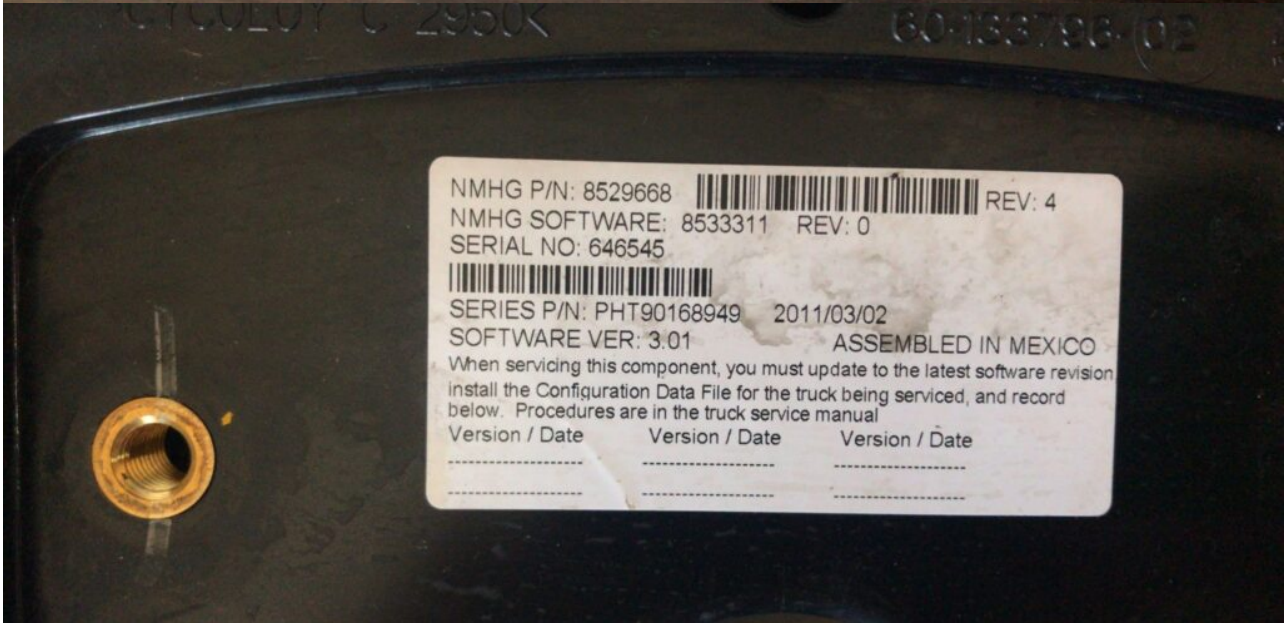

Panou de bord stivuator stivuator Yale-Hyster, An 2006-2016, 1.6-2 tone (1642) SN: 8529668 Cod intern: 1642 Se emite factura Pret: 920€ fara TVA