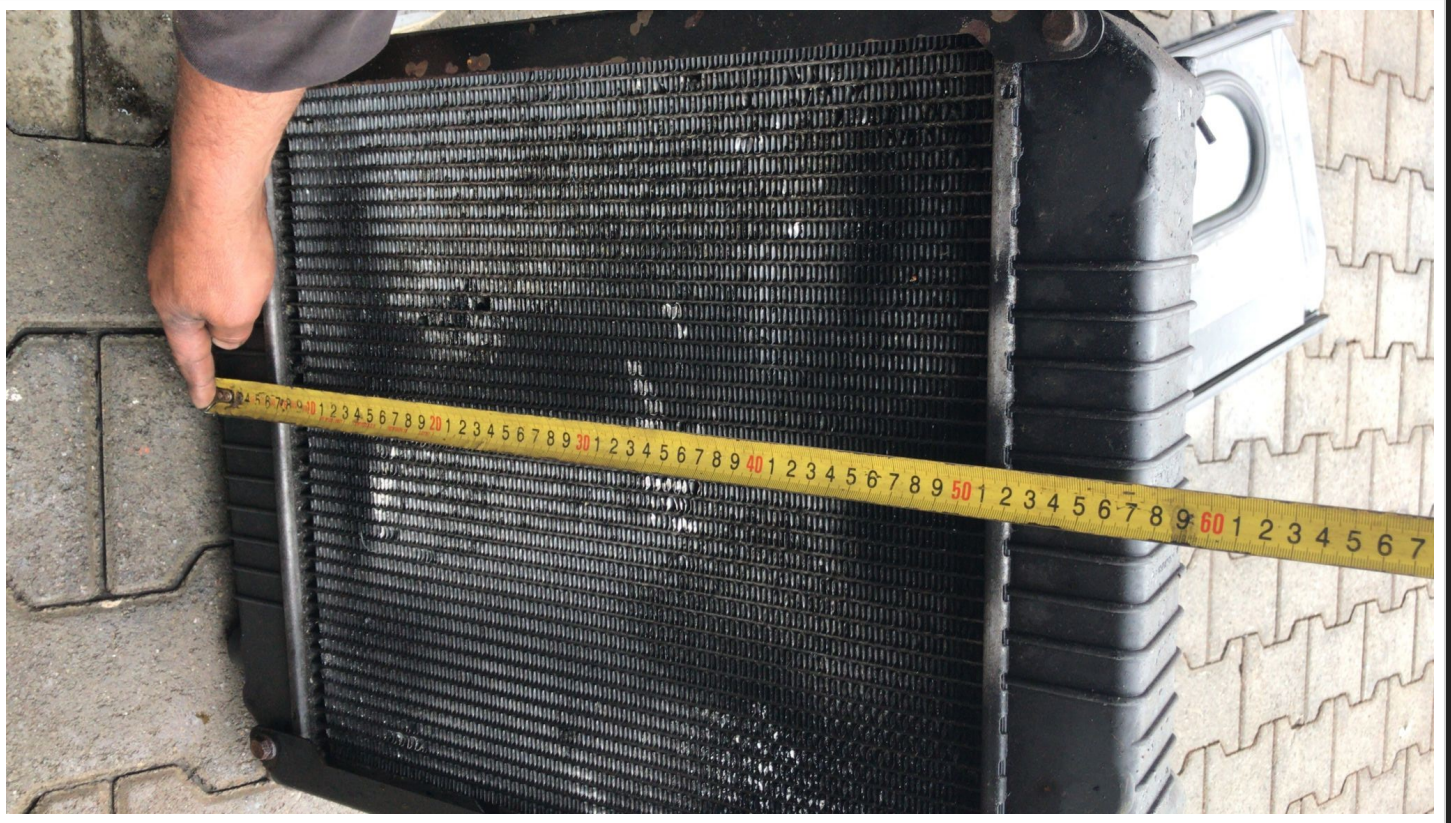

— SPECIFICATIONS

Radiator type	vertical	Height H1 (mm)	450
Position radiator cap	L2	Width B1 (mm)	80
Position of input	R	Length L2 (mm)	584
Diameter input D1 (mm)	35.5	Height H2 (mm)	485
Position of output	L	Width B2 (mm)	139
Outer diameter D2 (mm)	35.5	Position oil cooler	K2
Centre distance (mm)	617	Centre distance L4 (mm)	255
Position draincock	23	Thickness heat sink ass (mm)	56
Length L1 (mm)	575	Centre distance fins (mm)	10

Radiator stivuitor Yale-Hyster, An 2006-2016, 1.6-2 tone Cod intern: 1652 SN: 8520321-3089182 Se emite factura Pret: 650€ fara TVA

SPECIFICATIONS

Radiator type	vertical	Height H1 (mm)	450
Position radiator cap	L2	Width B1 (mm)	80
Position of input	R	Length L2 (mm)	584
Diameter input D1 (mm)	35.5	Height H2 (mm)	485
Position of output	L	Width B2 (mm)	139
Outer diameter D2 (mm)	35.5	Position oil cooler	K2
Centre distance (mm)	617	Centre distance L4 (mm)	255
Position draincock	23	Thickness heat sink ass (mm)	56
Length L1 (mm)	575	Centre distance fins (mm)	10