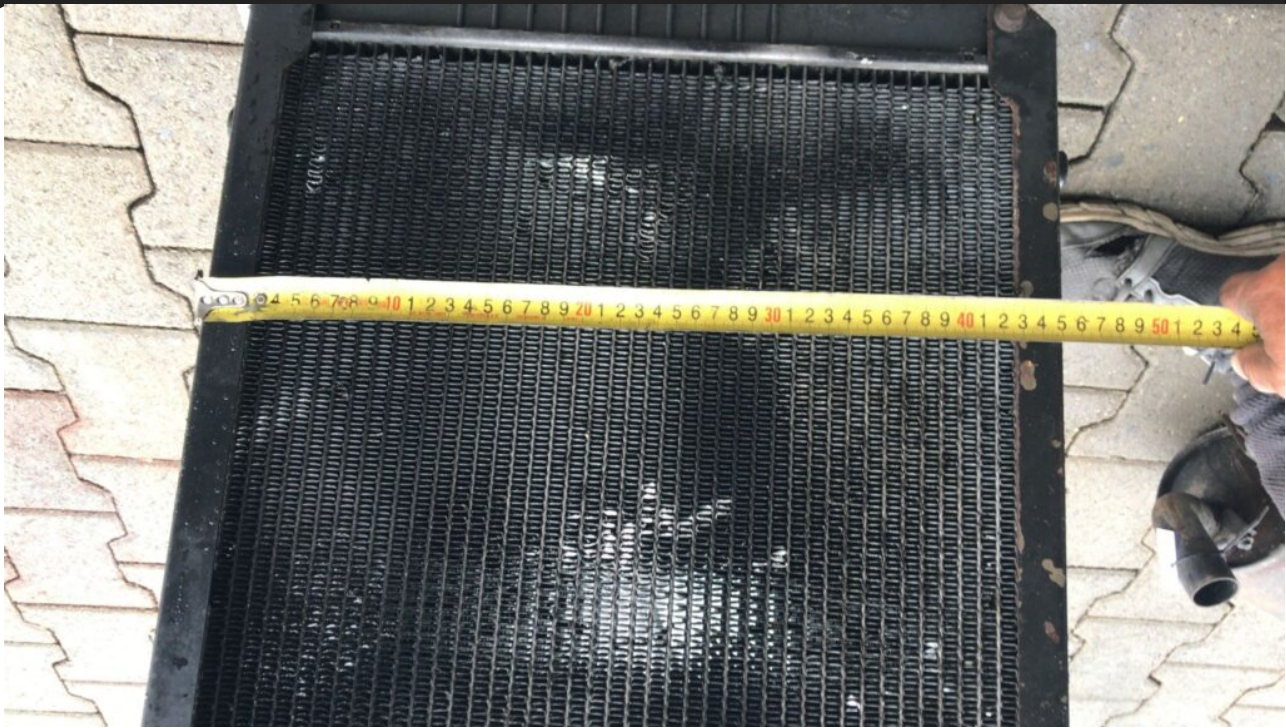

SC Stivuitoare-Lize SRL

Telefon: 0040 744 136 717

Email: office@stivuitoare-lize.ro

Website: <http://stivuitoare-lize.ro/>

Comuna Corunca, Str. Principala, nr. 412-413, judet Mures, Romania