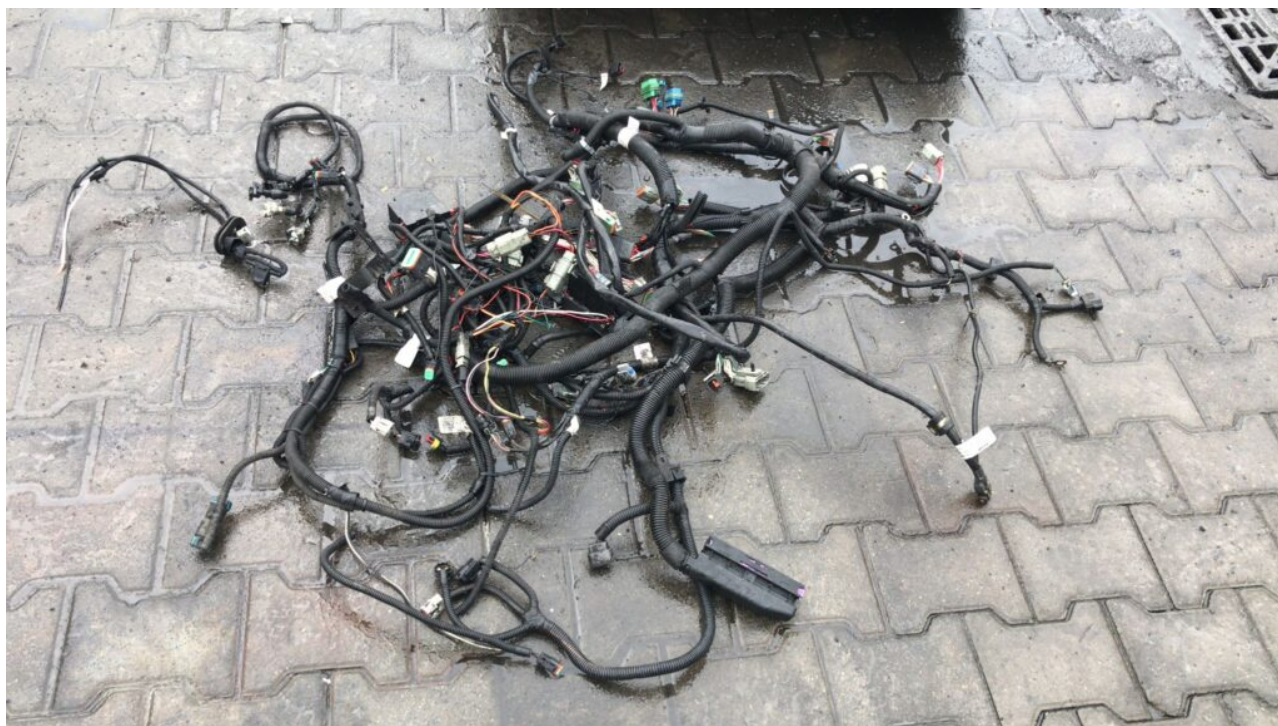

Instalatie electrica stivuitor Yale-Hyster, An 2006-2016, 1.6-2 tone SN: 8545008 Se emite factura Pret: 770€ fara TVA

- SPECIFICATIONS

Cable type	cables € 6 mm²	Length (mm)	1470
Number of cores	multiple cable loom: several cables	Number of plugs	10