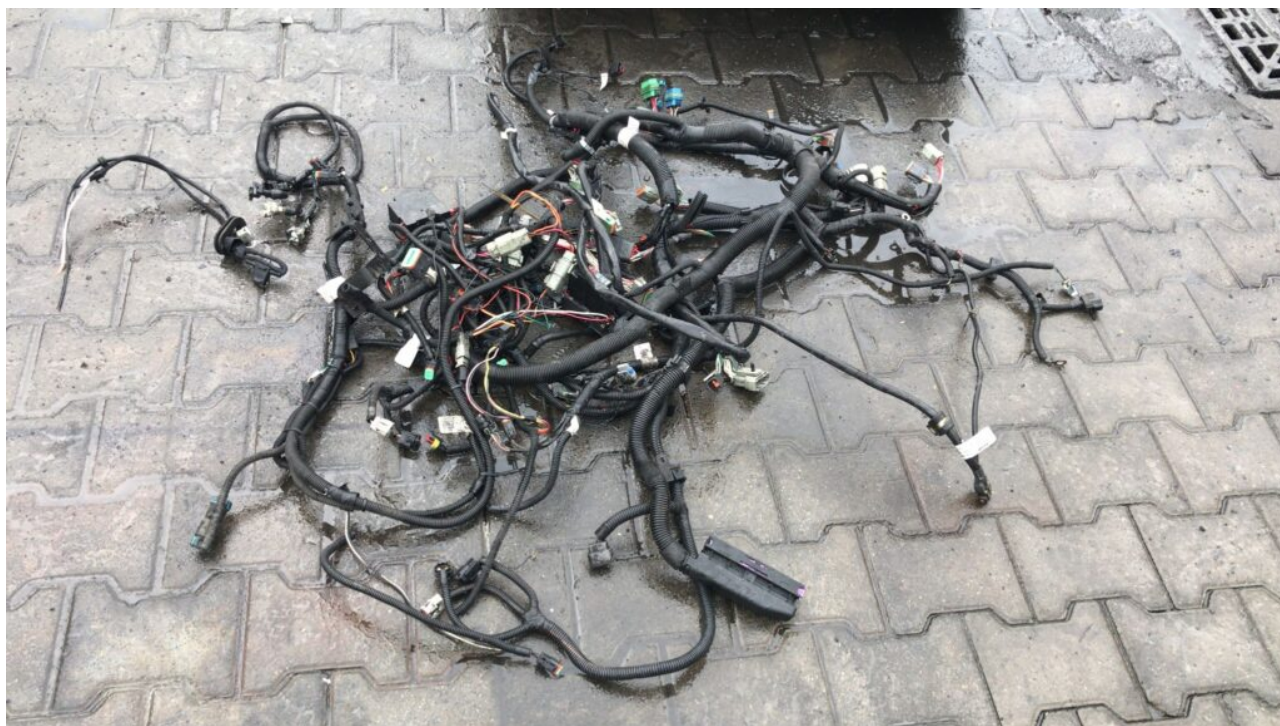

Instalatie electrica stivuitor Yale-Hyster, An 2006-2016, 1.6-2 tone SN: 8545008 Se emite factura Pret: 770€ fara TVA

- SPECIFICATIONS

Cable type	cables € 6 mm²	Length (mm)	1470
Number of cores	multiple cable loom: several cables	Number of plugs	10