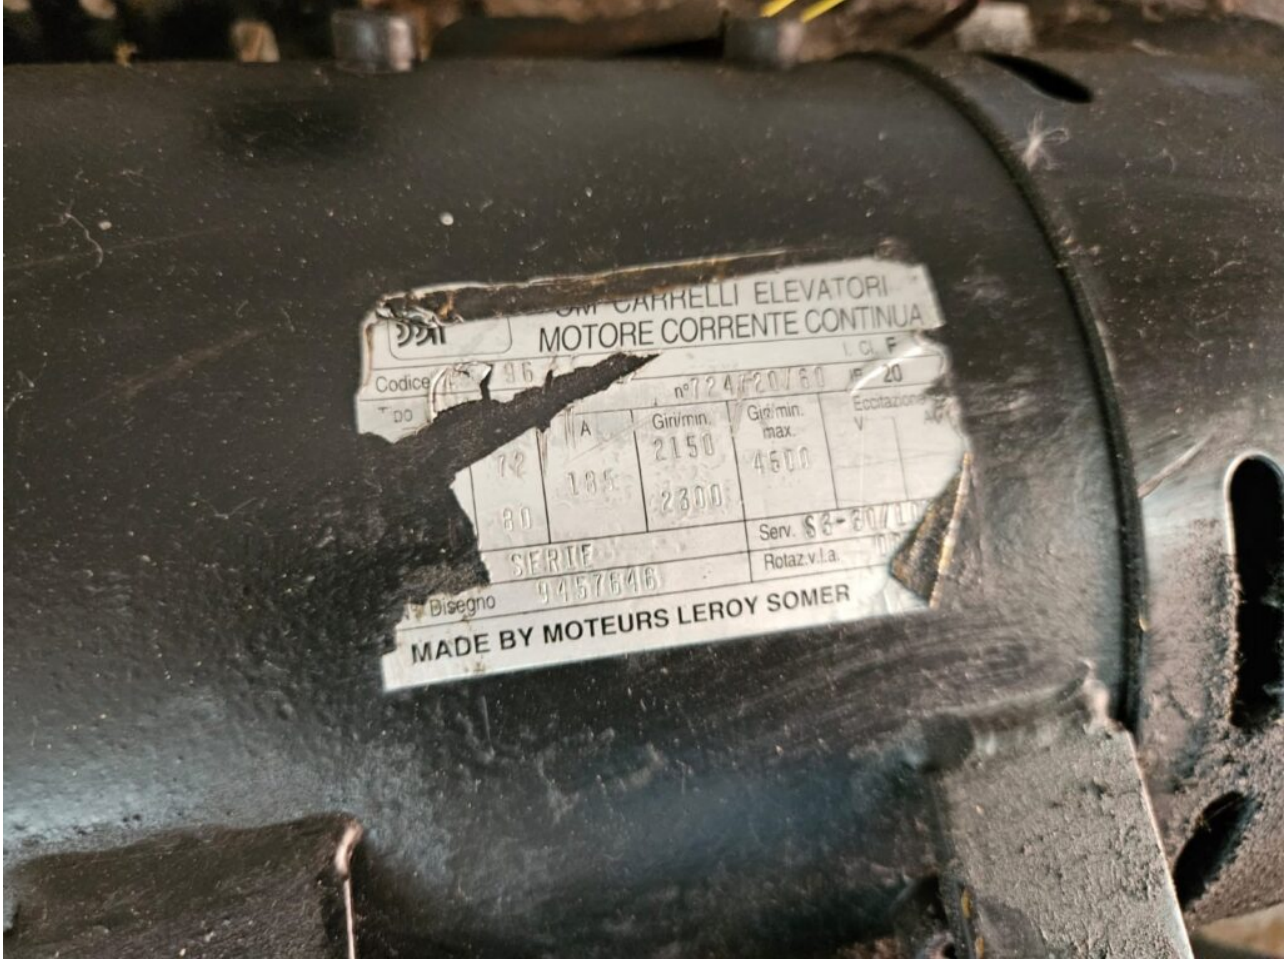

## Motor electric stivuator Still 80V, 185A