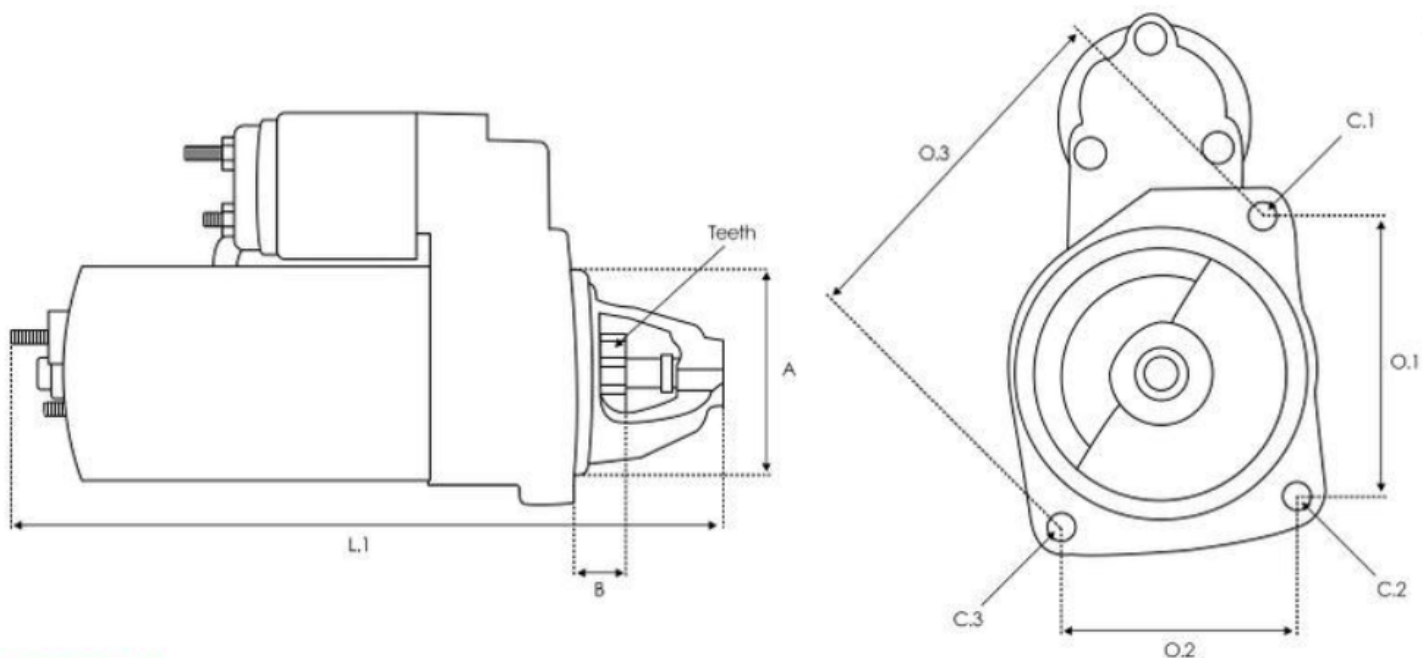

Premium Line

A: 82.50 mm

B: 15.00 mm

C.1: M12x1.75 mm

C.2: M12x1.75 mm

L.1: 265.00 mm

Numărul dinților: 9

Numărul găurilor de prindere: 2

Numărul găurilor filetate: 2

O.1: 101.00 mm

S0039PR

Voltage	12 V	No./mount. holes	2 qty.
Power	1.80 kW	No./mount. holes with thread	2 qty.
Rotation	CW	L.1	265.00 mm
Size A	82.50 mm	O.1	101.00 mm
Size B	15.00 mm	C.1	M12x1.75 mm
No./teeth	9 qty.	C.2	M12x1.75 mm

Electromotor stivuitor Bosch SN: S0039PR (1813) Pret: 110€ fara TVA

S0039PR

Voltage	12 V	No./mount. holes
Power	1.80 kW	No./mount. holes with thread
Rotation	CW	L.1
Size A	82.50 mm	O.1
Size B	15.00 mm	C.1
No./teeth	9 qty.	C.2

A: **82.50** mm

B: **15.00** mm

C.1: **M12x1.75** mm

C.2: **M12x1.75** mm

L.1: **265.00** mm

Numărul dinților: **9**

Numărul găurilor de prindere: **2**

Numărul găurilor filetate: **2**