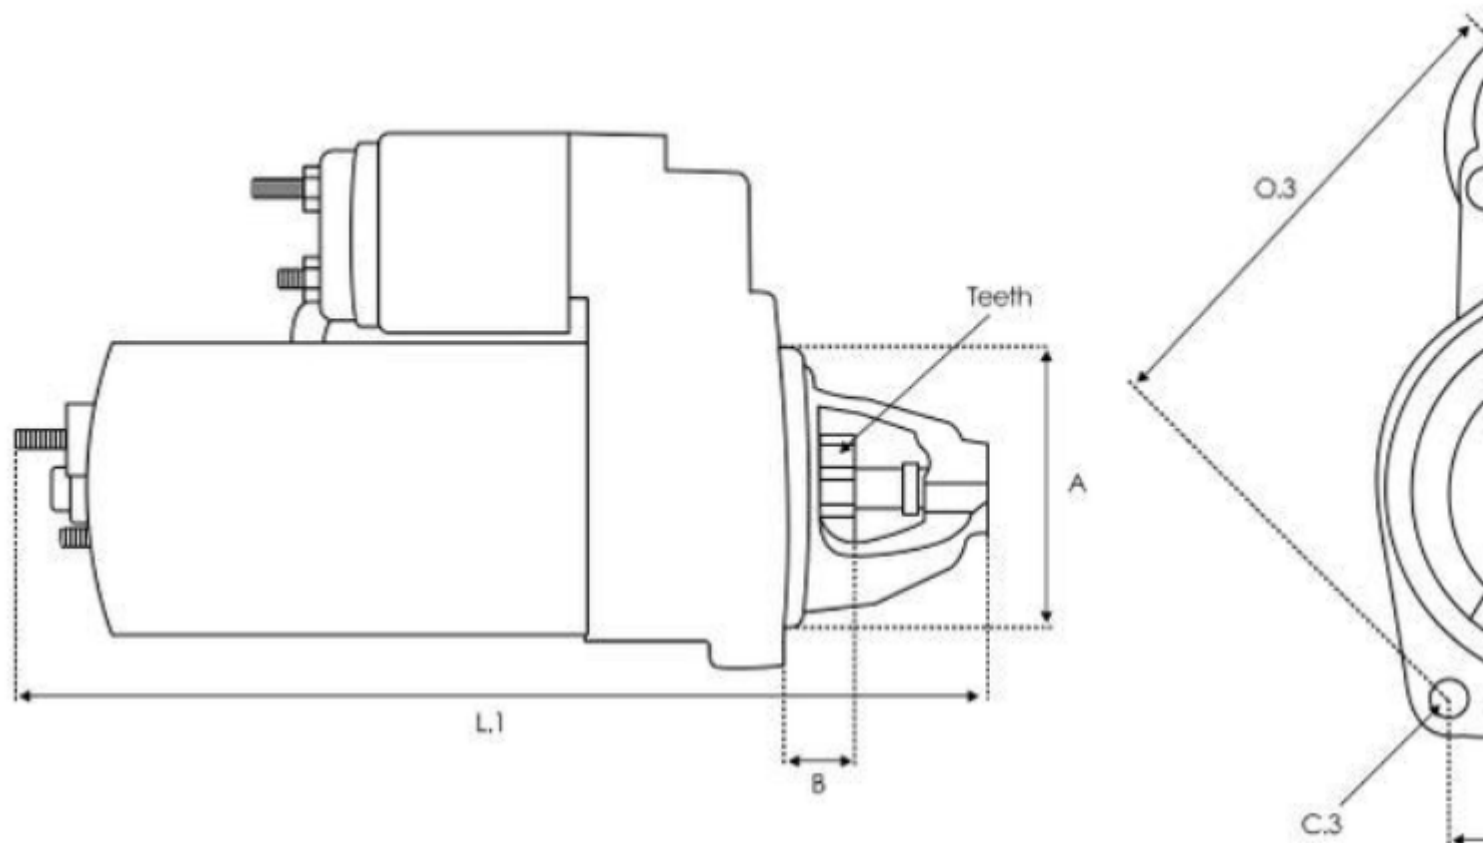

Premium Line

A: 82.50 mm

B: 15.00 mm

C.1: M12x1.75 mm

C.2: M12x1.75 mm

L.1: 265.00 mm

Numărul dinților: 9

Numărul găurilor de prindere: 2

Numărul găurilor filetate: 2

O.1: 101.00 mm

S0039PR

Voltage	12 V	No./mount. holes	2 qty.
Power	1.80 kW	No./mount. holes with thread	2 qty.
Rotation	CW	L.1	265.00 mm
Size A	82.50 mm	O.1	101.00 mm
Size B	15.00 mm	C.1	M12x1.75 mm
No./teeth	9 qty.	C.2	M12x1.75 mm

Electromotor stivuitor Bosch SN: S0039PR (1813) Pret: 110€ fara TVA

S0039PR

Voltage	12 V	No./mount. holes
Power	1.80 kW	No./mount. holes with thread
Rotation	CW	L.1
Size A	82.50 mm	O.1
Size B	15.00 mm	C.1
No./teeth	9 qty.	C.2

A: **82.50** mm

B: **15.00** mm

C.1: **M12x1.75** mm

C.2: **M12x1.75** mm

L.1: **265.00** mm

Numărul dinților: **9**

Numărul găurilor de prindere: **2**

Numărul găurilor filetate: **2**