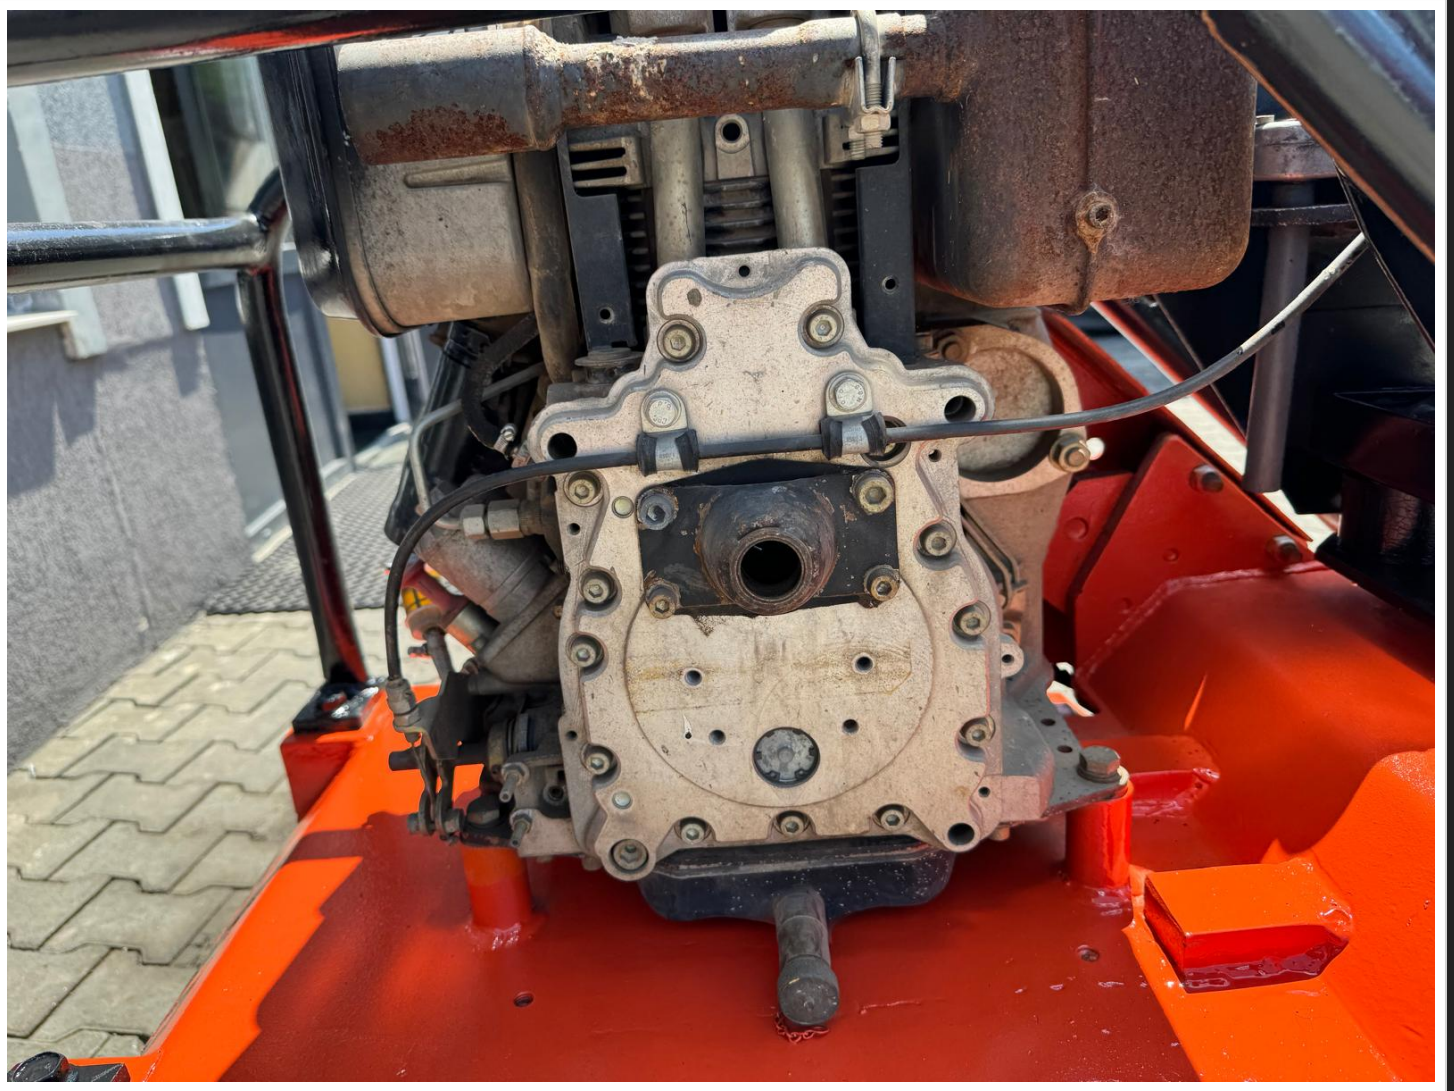

MOTORENFABRIK HATZ ^{GMBH} ^{KO}
D-8399 RUHSTORF/ROTT

KENNZ.

1080S

MOTOR / FABRIK NO. ABE / AUSF.

901793018243

MIN⁻¹ NH PV CM³

3000

60

1,22

HATZ

DIESEL

MADE IN GERMANY

Placa compactoare RILCO RSL6000 -650kg

Marca:

RILCO RSL6000

Tip motor: