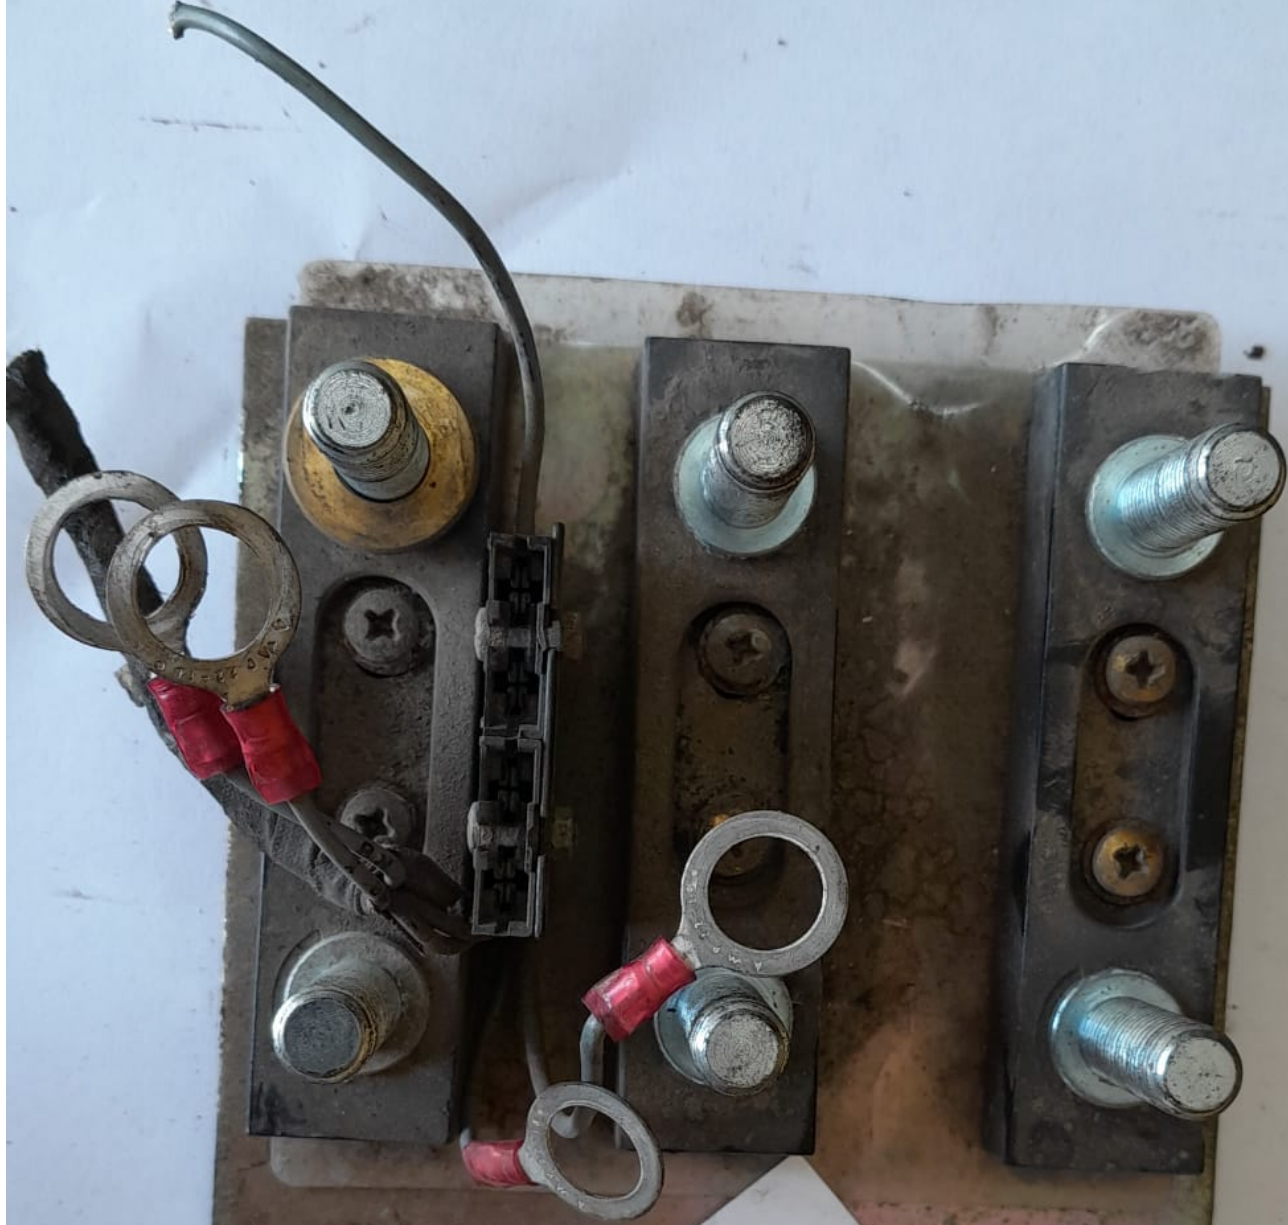

**Placa terminal stivuator Still R50-15, An 2002,  
SN:364070 (1967)**

---

1967

A photograph showing a white rectangular label with the number '1967' printed in large, bold, black font. The label is placed on a weathered, reddish-brown metal surface. A clear plastic pipette tip is visible, touching the right side of the label. In the upper left corner, a portion of a metal bolt or nut is visible. The background is a plain, light-colored surface.