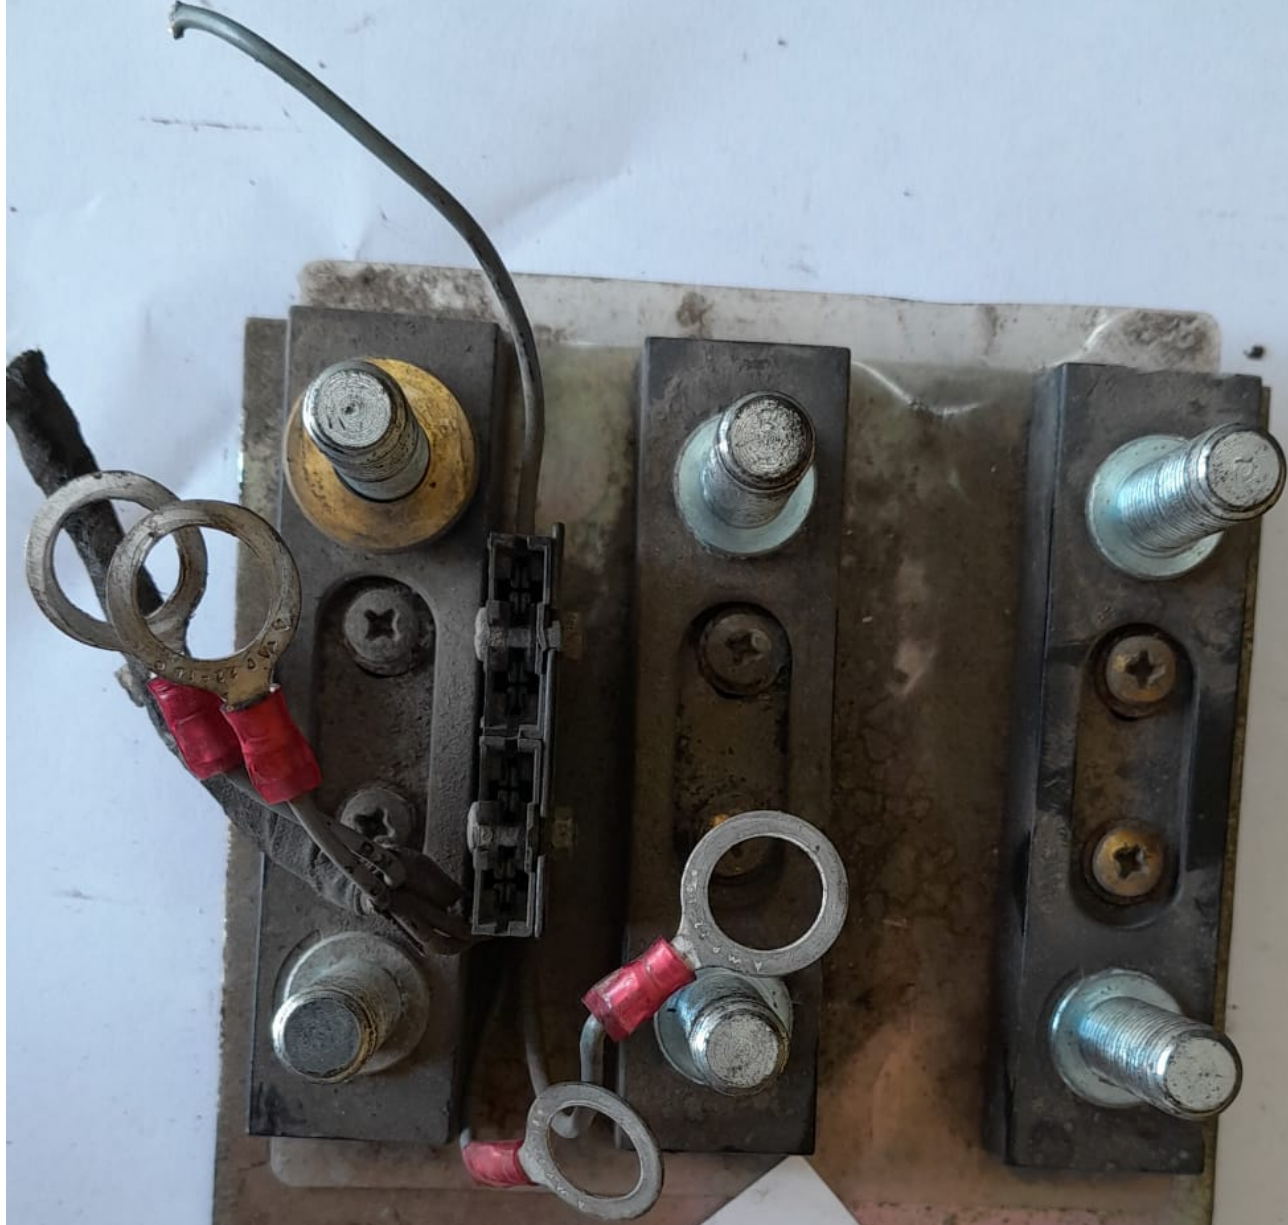

1967

A photograph showing a white rectangular label with the number '1967' printed in large, bold, black digits. The label is placed on a weathered, reddish-brown metal surface. A clear plastic pipette tip is positioned to the right of the label, with its tip touching the right edge of the number '7'. In the upper left corner, a portion of a metal bolt or nut is visible. The background is a plain, light-colored surface.