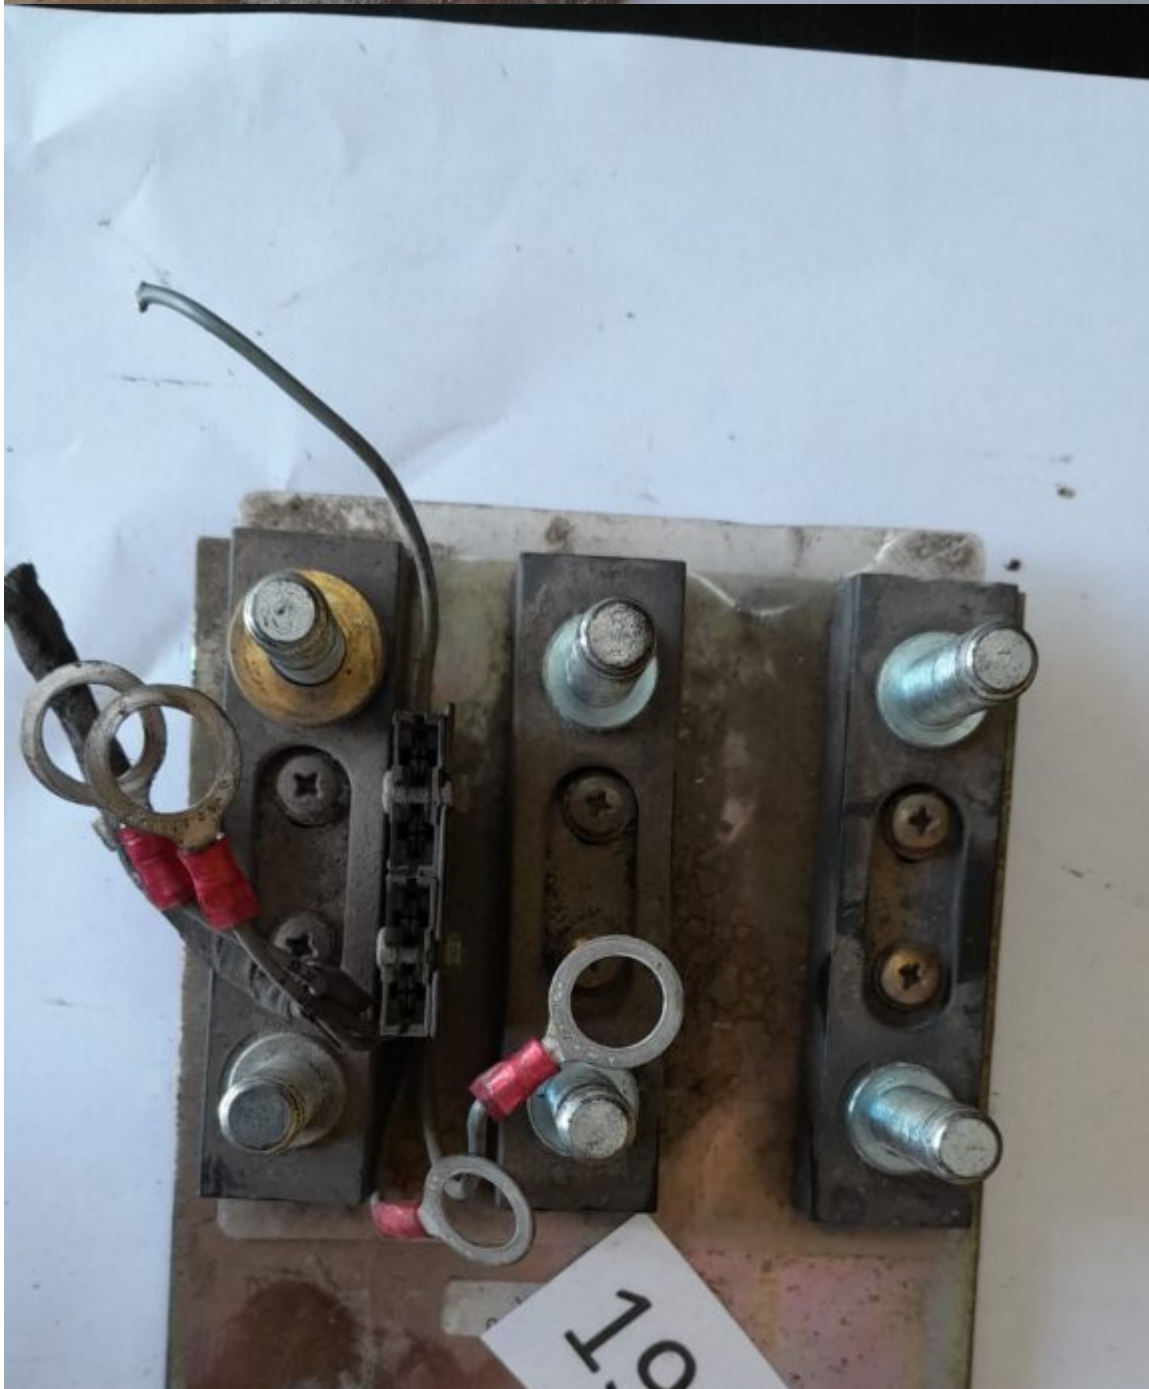

Placa terminal stivuitor Still R50-15, An 2002, SN:364070 (1967) Se emite factura Pret: 120€ fara TVA