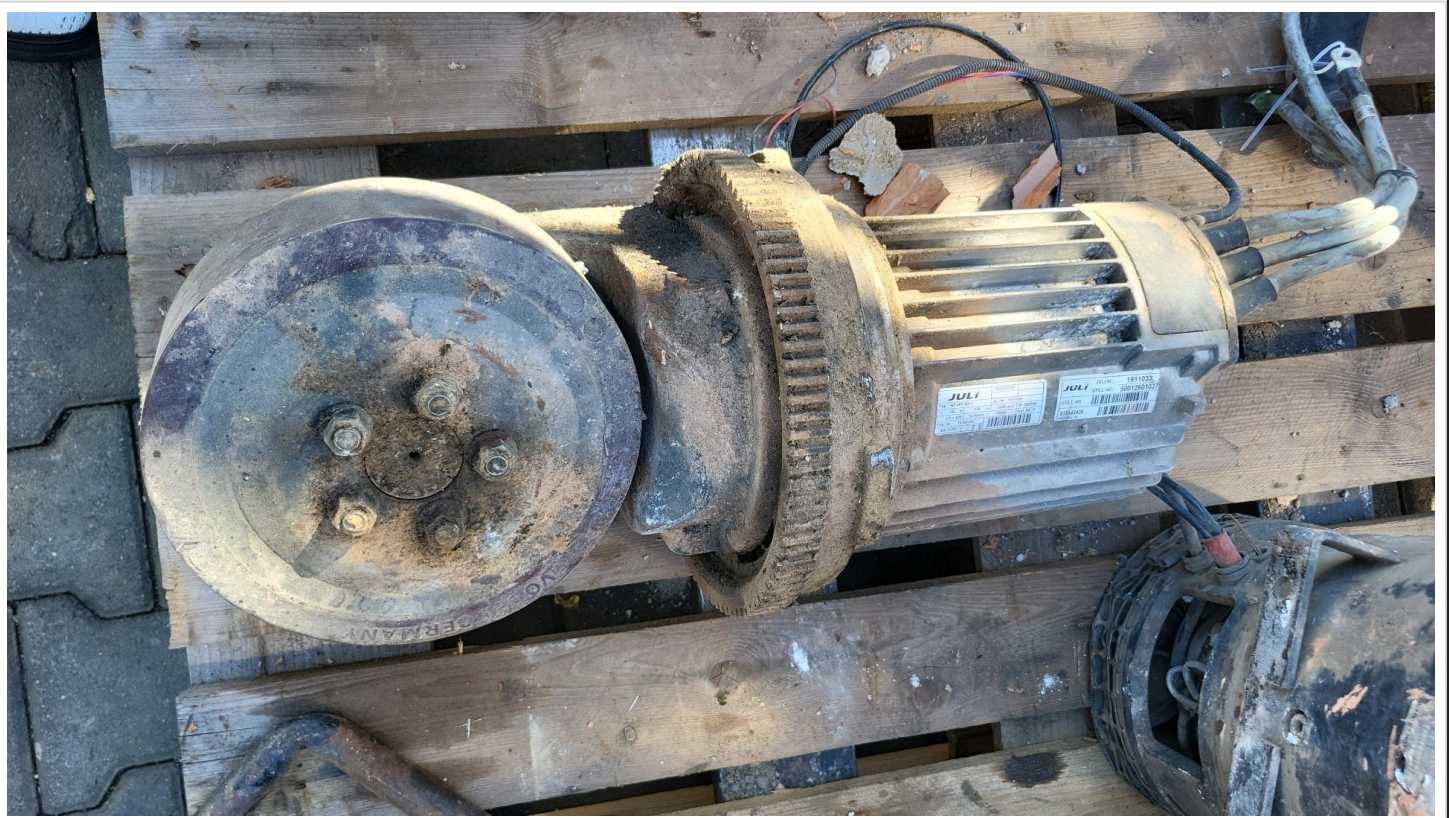

Motor electric tractiune stivuitor 14V, 135Ah, 2.5kw Juli SN: 1011199 (2072)

**Motor electric tractiune stivuitor 14V, 135Ah, 2.5kw Juli SN: 1011199 (2072) SN: 00039761147(Linde)
Pret: 1600€ fara TVA Se emite factura**

Total length L1 (mm)	338	Current (ampere) I1 (A)	135
Length of the stator L2 (mm)	205	Revolutions/Minute N (tr/min)	3450
Diameter of the stator D (mm)	190	Power P (kW)	2.3
Front flange VF	NO	Motor type TY-MO	traction motor
Type shaft front TY-AS1	X	Insulation grade IP	44
Type shaft rear TY-AS2	T	Insulation class IC	F
Number of plugs AT-FIC	4	Frequency HZ (Hz)	120
Cooling fan KS	none	Brief operation S2 (min)	60
Minimum voltage U1 (V)	14	Sort of electric motor SORT	multi-phase alternating current motor
		Greutate (kg)	22.95