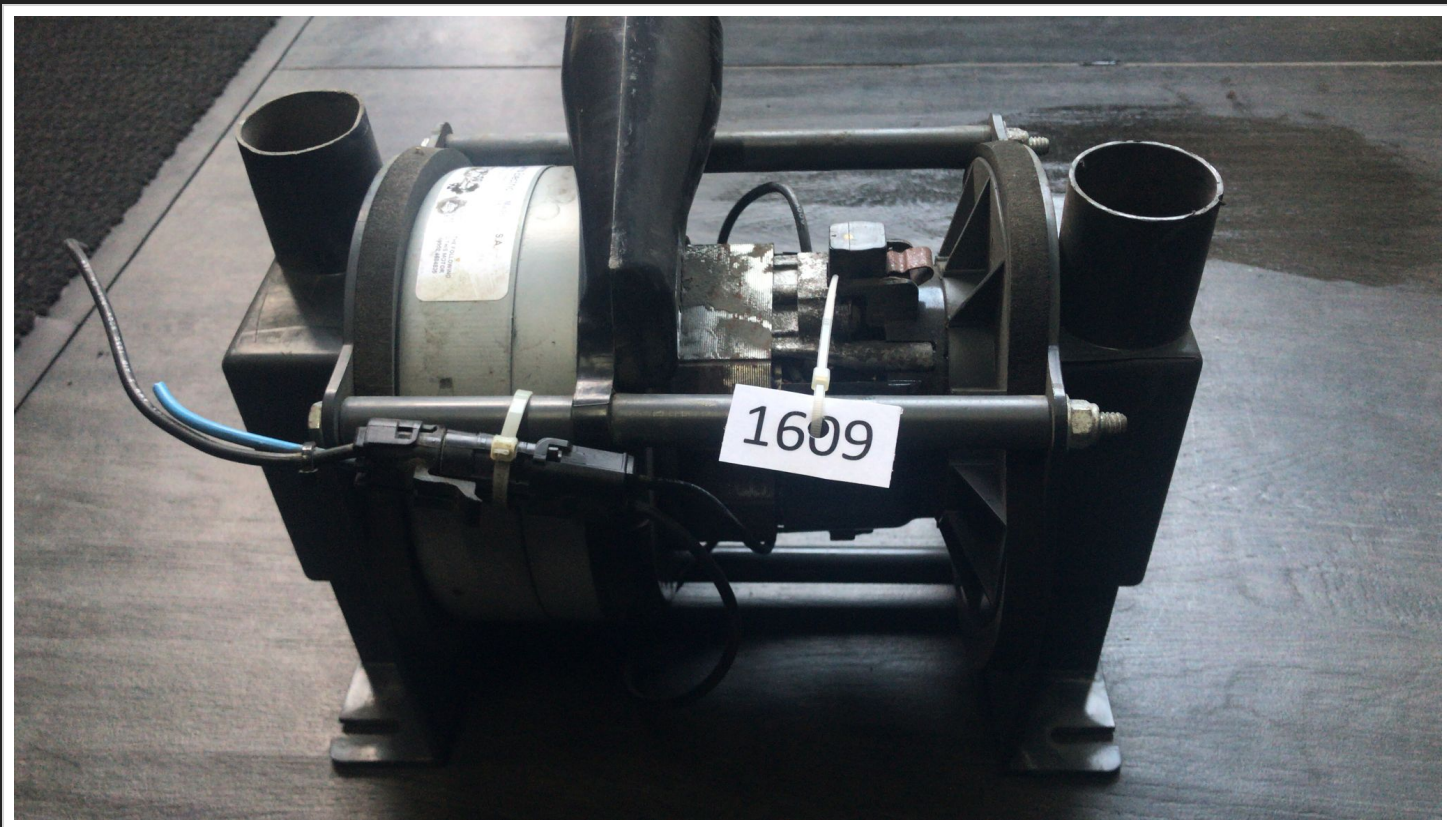

## Motor electric stivuator SN:11615700 (1609)

Lamb Electric      Made in U.S.A.  
A Division of Ametek      24 Volts DC  
West Ohio 44240  
116157-00  
ONE OR MORE OF THE FOLLOWING  
PARTS APPLY TO THIS MOTOR  
SEE LIST 572690 408900 408901